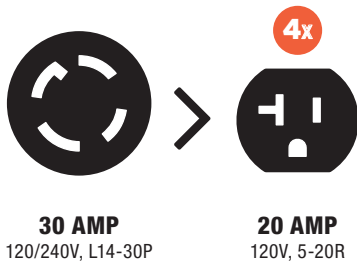

25ft. / 7.6m

Features

250 VOLTS

30 AMPS

10 GAUGE

Receptacles

Specifications

WIRE GAUGE	10 AWG
LENGTH	25 ft.
END "A"	L14-30P
END "B"	5-20R
END "A" VOLTAGE RATING	250
END "B" VOLTAGE RATING	125
NUMBER OF CONDUCTORS	4

Extend 30 amps of generator power with the Champion 25-foot extension cord. This durable, fan-style cord includes dust covers and converts your 30-amp locking outlet to four 20-amp household outlets. Resistant to extreme heat or cold, this cord stays flexible so it's ready when you are.