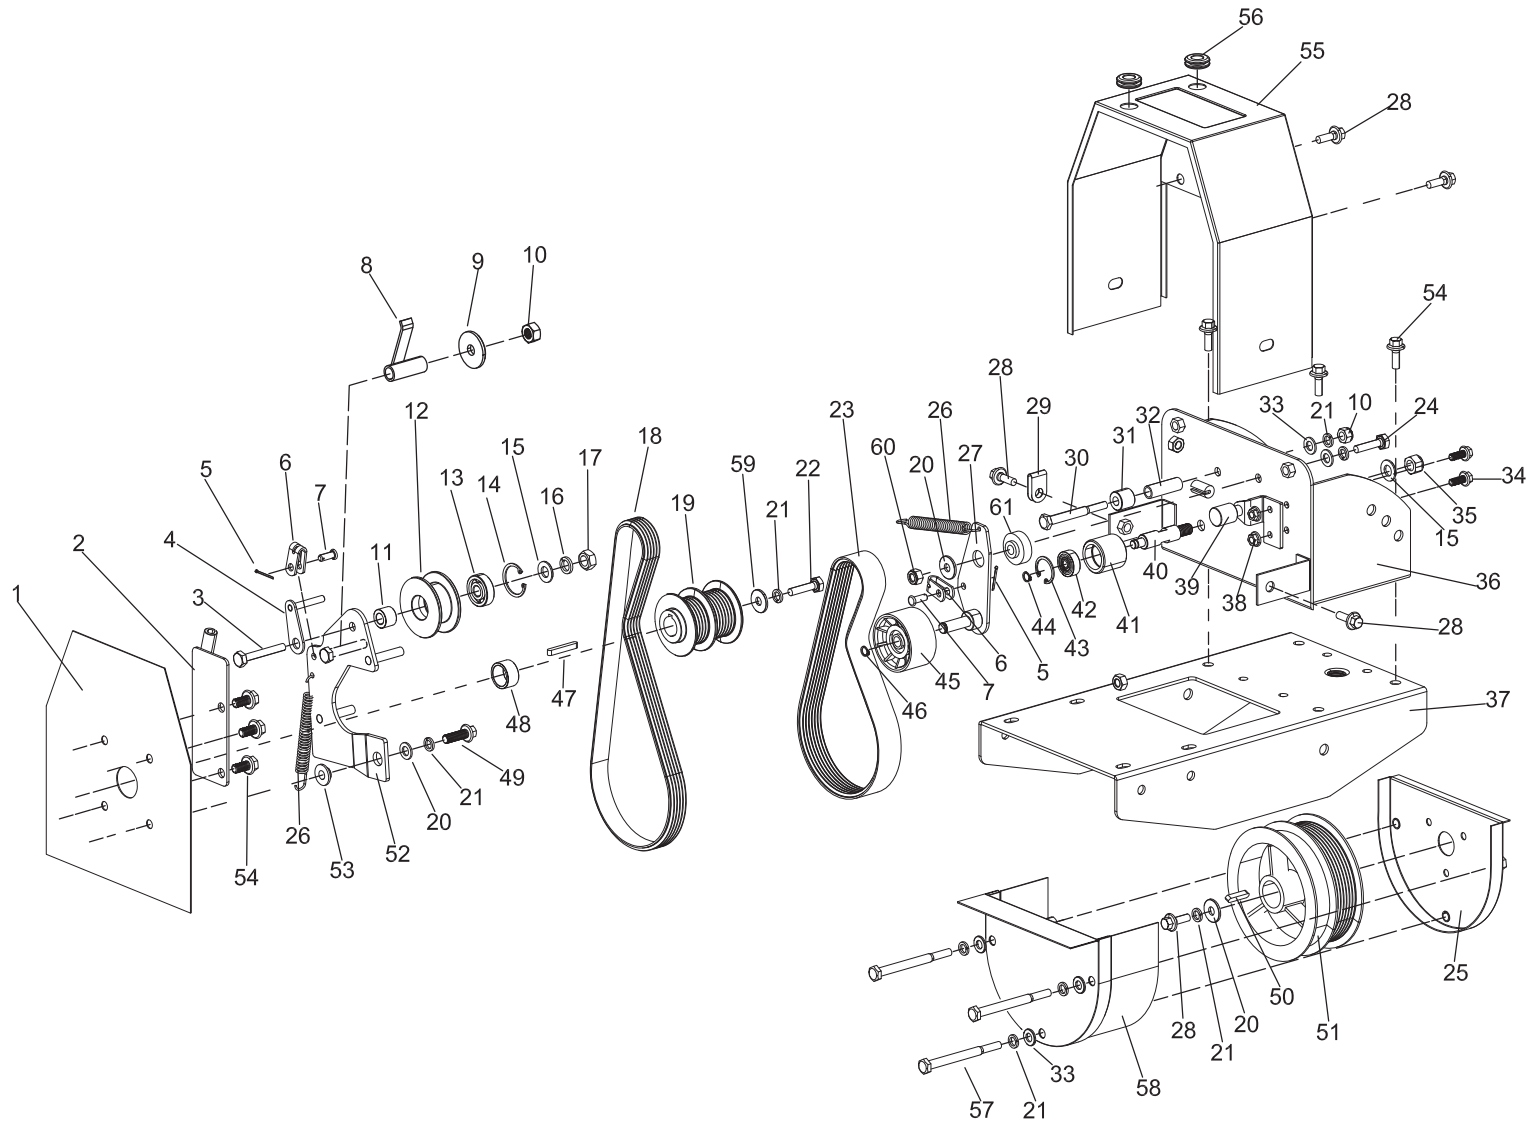

#	Part Number	Description	Qty.
31	100021742-0001	Fan-shaped Screw M8 x 50	4
32	100756758	Handle Bar Knob Nut	4
33	100756567	Curved washer	4
34	100756565	Wire Clip	2
35	100756571-0001	Handle Arm	1

TRANSMISSION PARTS DIAGRAM

Figure C

TRANSMISSION PARTS LIST

#	Part Number	Description	Qty.
1	100756614-0001	Big Belt Cover Protector	1
2	100756615-0001	Reverse Plate Assembly	1
3	100736036-0001	Bolt M10 x 45	1
4	100770588	Belt Buckle	1
5	100764098-0001	Pin Ø1.5 x 25	2
6	100770589	Cable Clip	2
7	100011039-0002	Pin Roll Ø6 x 18	2
8	100756591	Shaft Bushing 1	1
9	100010449	Flat Washer Ø8 x 2 x Ø30	1
10	100011069-0002	GB889.1 Locknut M8	2
11	100770590	Reverse Tension Sleeve	1
12	100770591	Reverse Tension Wheel	1
13	100010772	Bearing 6200	1
14	100011079-0001	GB893.1 Circlip 30	1
15	100010912-0002	GB97.1 Flat Washer Ø10	2
16	100010888	GB93 Spring Washer Ø10	1
17	100011423-0003	GB6170 Nut M10	1
18	100756590	Belt 5PK730	1
19	100756609	Small Belt Wheel	1
20	100740132-0001	GB96.1 Flat Washer Ø8	3
21	100010887-0005	GB93 Spring Washer Ø8	7
22	100023521	Bolt 5/16-24UNF-L=20	1
23	100756594	Belt 7PK612	1
24	100011186-0002	GB5783 Bolt M8 x 30	1
25	100756608-0001	Small Belt Cover Protector Assembly	1
26	100756579	Spring	2
27	100770592	Clutch Arm Assembly	1
28	100011313-0004	GB5789 Flange Bolt M8 x 20	5
29	100756573	Wire Nip	1
30	100011337-0002	GB5789 Bolt M8 x 70	1