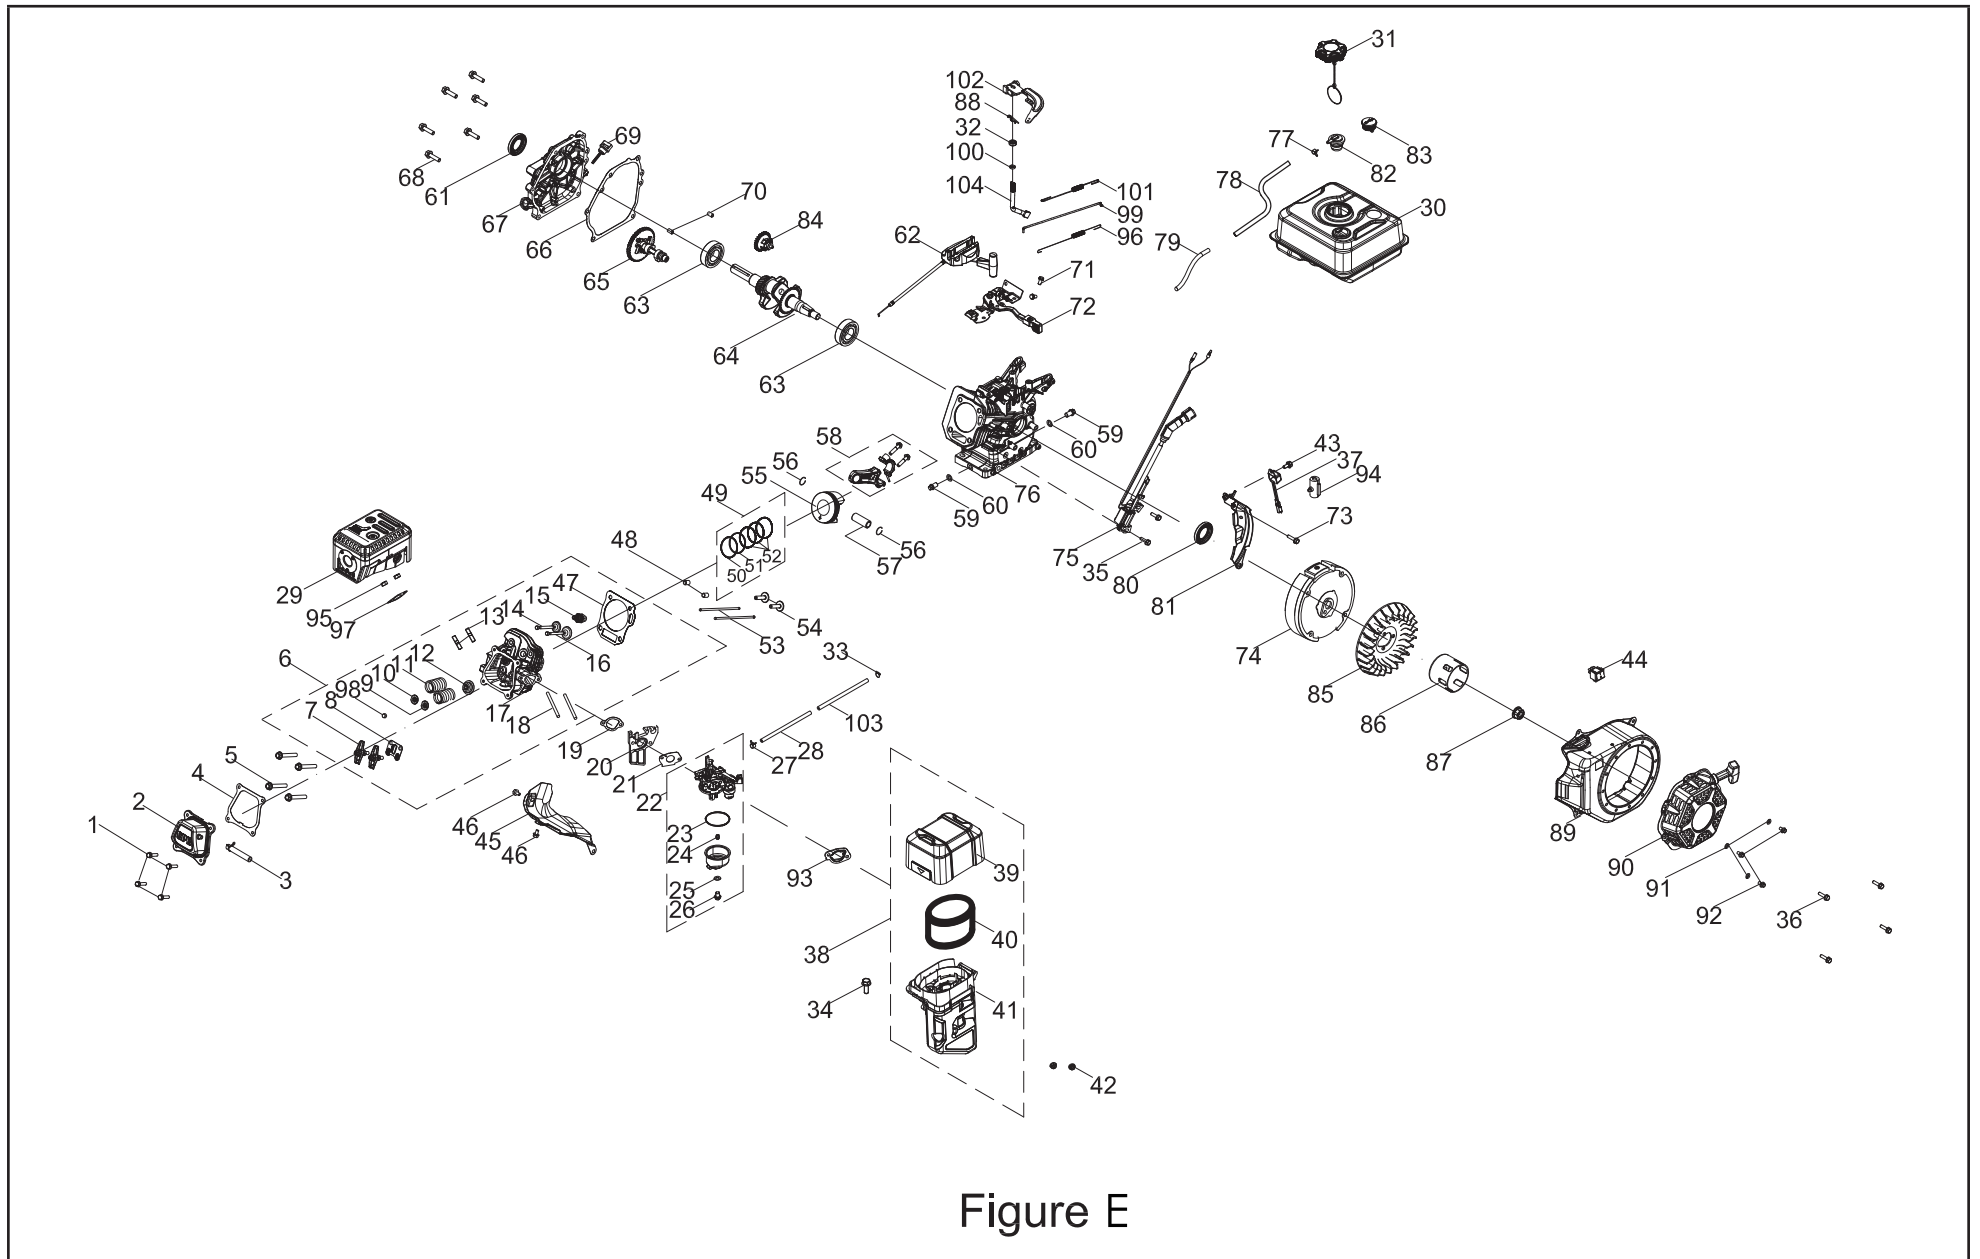

ENGINE PARTS DIAGRAM

Figure E

ENGINE PARTS LIST

#	Part Number	Description	Qty.
1	100011264-0003	Flange Bolt M6 x 16, GB5789	4
2	100002335	Cylinder Head Cover(Cpe)	1
3	100002832	Breather Tube	1
4	100079562	Gasket, Cylinder Head Cover	1
5	100002463-0001	Flange Bolt M8 x 65	4
6	100746583	Cylinder Head Assembly	1
7	100004420	Rocker Arm	2
8	100050881	Guide Plate, Push Rod	1
9	100004580	Valve Spring Seat, Intake	1
10	100004585	Valve Spring Seat, Exhaust	1
11	100004564	Spring Valve	2
12	100004600	Oil Seal, Intake Valve	1
13	100010387	Stud Bolt M8 x 34	2
14	100057969	Exhaust Valve	1
15	100009378	Spark Plug F6RTC	1
16	100004522	Intake Valve	1
17	100002378	Cylinder Head	1
18	100733507	Stud Bolt M6 x 117	2
19	100078607	Gasket, Insulator	1
20	100005599	Insulator, Carburetor	1
21	100078606	Gasket, Carburetor	1
22	100732679-0001	Carburetor Assembly	1
23	100005717	O-Ring, Fuel Bowl	1
24	100073724	Main Jet Standard (74)	1
	100092470	Main Jet Altitude 1000-3000m (72)	/
25	100006037	Gasket, Fuel Bowl Mounting Bolt	1
26	100005725	Mounting Bolt, Fuel Bowl	1
27	100005149	Clamp Ø7.5	1
28	100063788	Fuel Tube, Ø4 x Ø8 x 157	1
29	100730893	Muffler	1

#	Part Number	Description	Qty.
30	100730667-0002	Fuel Tank Assembly	1
31	100730969	Fuel Tank Cap	1
32	100017630	Oil Seal Ø6 x Ø11 x 4	1
33	100005137	Clamp	1
34	100011269-0003	Flange Bolt M6 x 28	1
35	100011268-0003	Flange Bolt M6 x 25	2
36	100011262-0003	Flange Bolt M6 x 14	4
37	100010040	Oil Sensor	1
38	100732678	Air Cleaner Assembly	1
39	100734201	Air Cleaner Cover	1
40	100746758	Air Cleaner Element	1
41	100734203	Air Cleaner Base	1
42	100011463-0004	Flange Nut M6, GB6177.1	2
43	100011261-0004	Flange Bolt M6 x 12	1
44	100733063-0001	Switch	1
45	100007083	Air Guide, Lower	1
46	100011260-0005	Flange Bolt M6 x 10, GB5789	2
47	100732676	Gasket, Cylinder Head	1
48	100010558	Dowel Pin Ø10 x 16	2
49	100003245	Piston Ring Set	1
50	100003150	1st Piston Ring	1
51	100003191	2nd Piston Ring	1
52	100003283	Oil Ring	1
53	100077152	Push Rod	2
54	100004262	Lifter, Valve	2
55	100086253	Piston	1
56	100003221	Circlip, Wrist Pin	2
57	100003120	Wrist Pin	1
58	100003446	Connecting Rod Assembly	1
59	100010272	Drain Bolt, M10 x 1.25 x 15	2