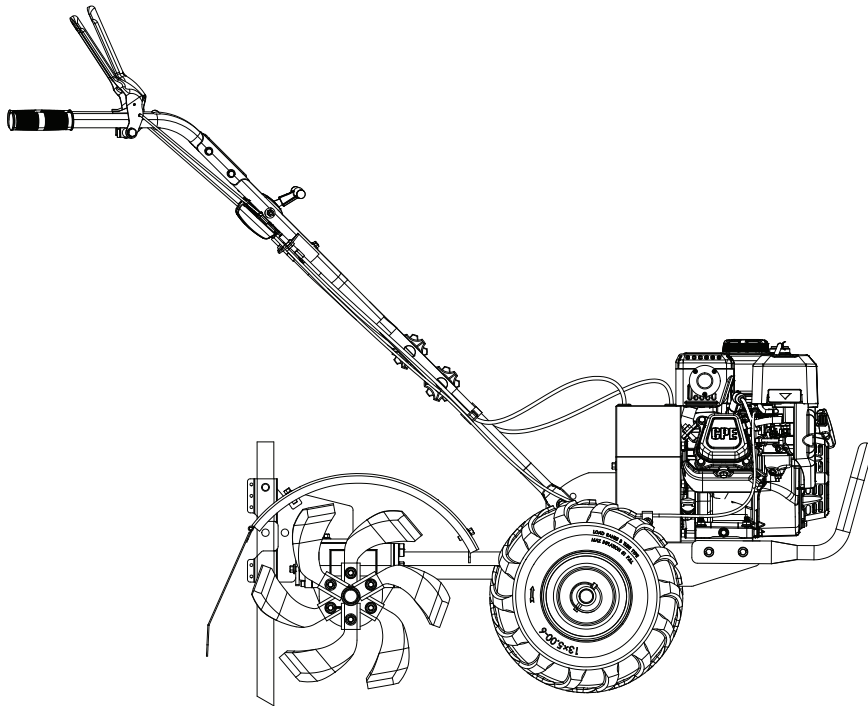

Champion Power Equipment, Inc.

MODEL #201464

PARTS INFORMATION

REAR TINE TILLER

SERIAL NUMBER RANGE: ALL

To order replacement parts please visit:
shop.championpowerequipment.com
or call **1-877-338-0999**.

TILLER PARTS DIAGRAM

TILLER PARTS LIST

#	Part Number	Description	Qty.
1	1ZC7WC381	Gasoline Engine,212cc,EPA	1
2	100741892-0001	GB6183.1 Flange Locknut M8	10
3	100011311-0005	GB5789 Flange Bolt M8 x 16	3
4	100010630	Flat Key 4.75 x 4.75 x 42	1
5	100740132-0001	GB96.1 Flat Washer Ø8	3
6	100010887-0005	GB93 Spring Washer Ø8	1
7	100023521-0001	Bolt 5/16-24UNF-L=20	1
8	100756573	Wire Nip	1
9	100011313-0004	GB5789 Flange Bolt M8 x 20	13
10	100756610	Ajustable Plate	2
11	100756564-0001	Bumper	1
12	100011328-0003	GB5789 Flange Bolt M8 x 45	4
13	100756577	Gaskets	2
14	100032774	Oil Dipstick Gasket	1
15	100764409-0002	Oil Dipstick	1
16	100011314-0001	GB5789 Flange Bolt M8 x 23	4
17	100763660-0001	GB6183.1 Flange Lock Nut M10	2
18	100011353-0001	GB5789 Flange Bolt M10 x 25	4
19	100128131	Pin	1
20	100756578-0001	Safety Guard	1
21	100764903-0001	Pin Roll Ø10 x 25	1
22	100756572-0001	Safety Guard Assembly	1
23	100756603	Lock Pin	2
24	100756601-0001	Wheel Left 13inch	1
25	100756604	Wheel Shaft Cap	2
26	100740118	GB894.2 Circlip 25	2
27	100756629-0001	Tool Carrier Assembly	2
28	100756627-0001	Left Tillage Blade	6
29	100762228-0001	Pin Roll Ø10 x 40	2
30	100010879-0001	GB91 Pin Ø3 x 30	2

#	Part Number	Description	Qty.
31	100021742-0001	Fan-shaped Screw M8 x 50	4
32	100756758	Handle Bar Knob Nut	4
33	100756567	Curved washer	4
34	100756565	Wire Clip	2
35	100756571-0001	Handle Arm	1

TRANSMISSION PARTS DIAGRAM