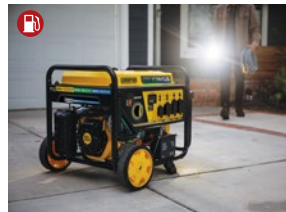

POWERING YOUR *life.*

Model 201438

UPC 817198027913

Warranty 3 Years

12500 **10000**
STARTING WATTS **RUNNING WATTS**
 Propane: 11250 Propane: 9000
 Natural Gas: 10000 Natural Gas: 8000

RUN TIME 8 hrs. **RUN TIME** 3 hrs. **NOISE LEVEL** 74 dBA

CARBON MONOXIDE AUTO-SHUTOFF SYSTEM

NATURAL GAS READY!
 INCLUDES 25 ft. natural gas hose kit.

ELECTRIC START
 Push-button start includes **BATTERY**

INTELLI GAUGE
 4-MODE digital meter

COVERED OUTLETS
 PROTECT outlets from the elements

Receptacles

Specifications

START TYPE	Electric, Recoil
VOLTAGE (V)	120/240
VOLTMETER	Intelligauge
ENGINE SIZE (cc)	500
FUEL TYPE	Gasoline, Propane or Natural Gas
GASOLINE CAPACITY (gal.)	7.7
OIL TYPE	10W-30
OIL CAPACITY (fl. oz.)	43.9
LOW OIL SHUT-OFF	Yes
EMISSIONS	EPA

Champion's 10,000-watt natural gas ready generator features CO Shield® carbon monoxide auto shutoff system. Also operating on Tri-Fuel technology, allowing it to run on natural gas, gasoline, or propane. This unit includes a 25-foot natural gas hose kit.