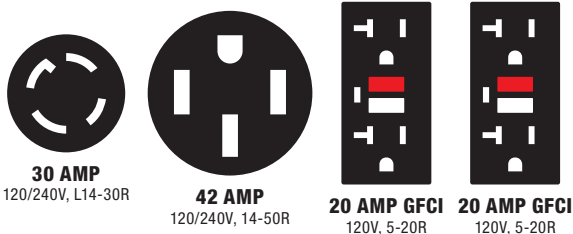

CARBON MONOXIDE AUTO-SHUTOFF SYSTEM

NATURAL GAS READY!
 INCLUDES 25 ft. natural gas hose kit.

ELECTRIC START
 Push-button start includes **BATTERY**

INTELLI GAUGE
 4-MODE digital meter

COVERED OUTLETS
 PROTECT outlets from the elements

Receptacles

Specifications

START TYPE	Electric, Recoil
VOLTAGE (V)	120/240
VOLTMETER	Intelligauge
ENGINE SIZE (cc)	500
FUEL TYPE	Gasoline, Propane or Natural Gas
GASOLINE CAPACITY (gal.)	7.7
OIL TYPE	10W-30
OIL CAPACITY (fl. oz.)	43.9
LOW OIL SHUT-OFF	Yes
EMISSIONS	EPA

Champion's 10,000-watt natural gas ready generator features CO Shield® carbon monoxide auto shutoff system. Also operating on Tri-Fuel technology, allowing it to run on natural gas, gasoline, or propane. This unit includes a 25-foot natural gas hose kit.