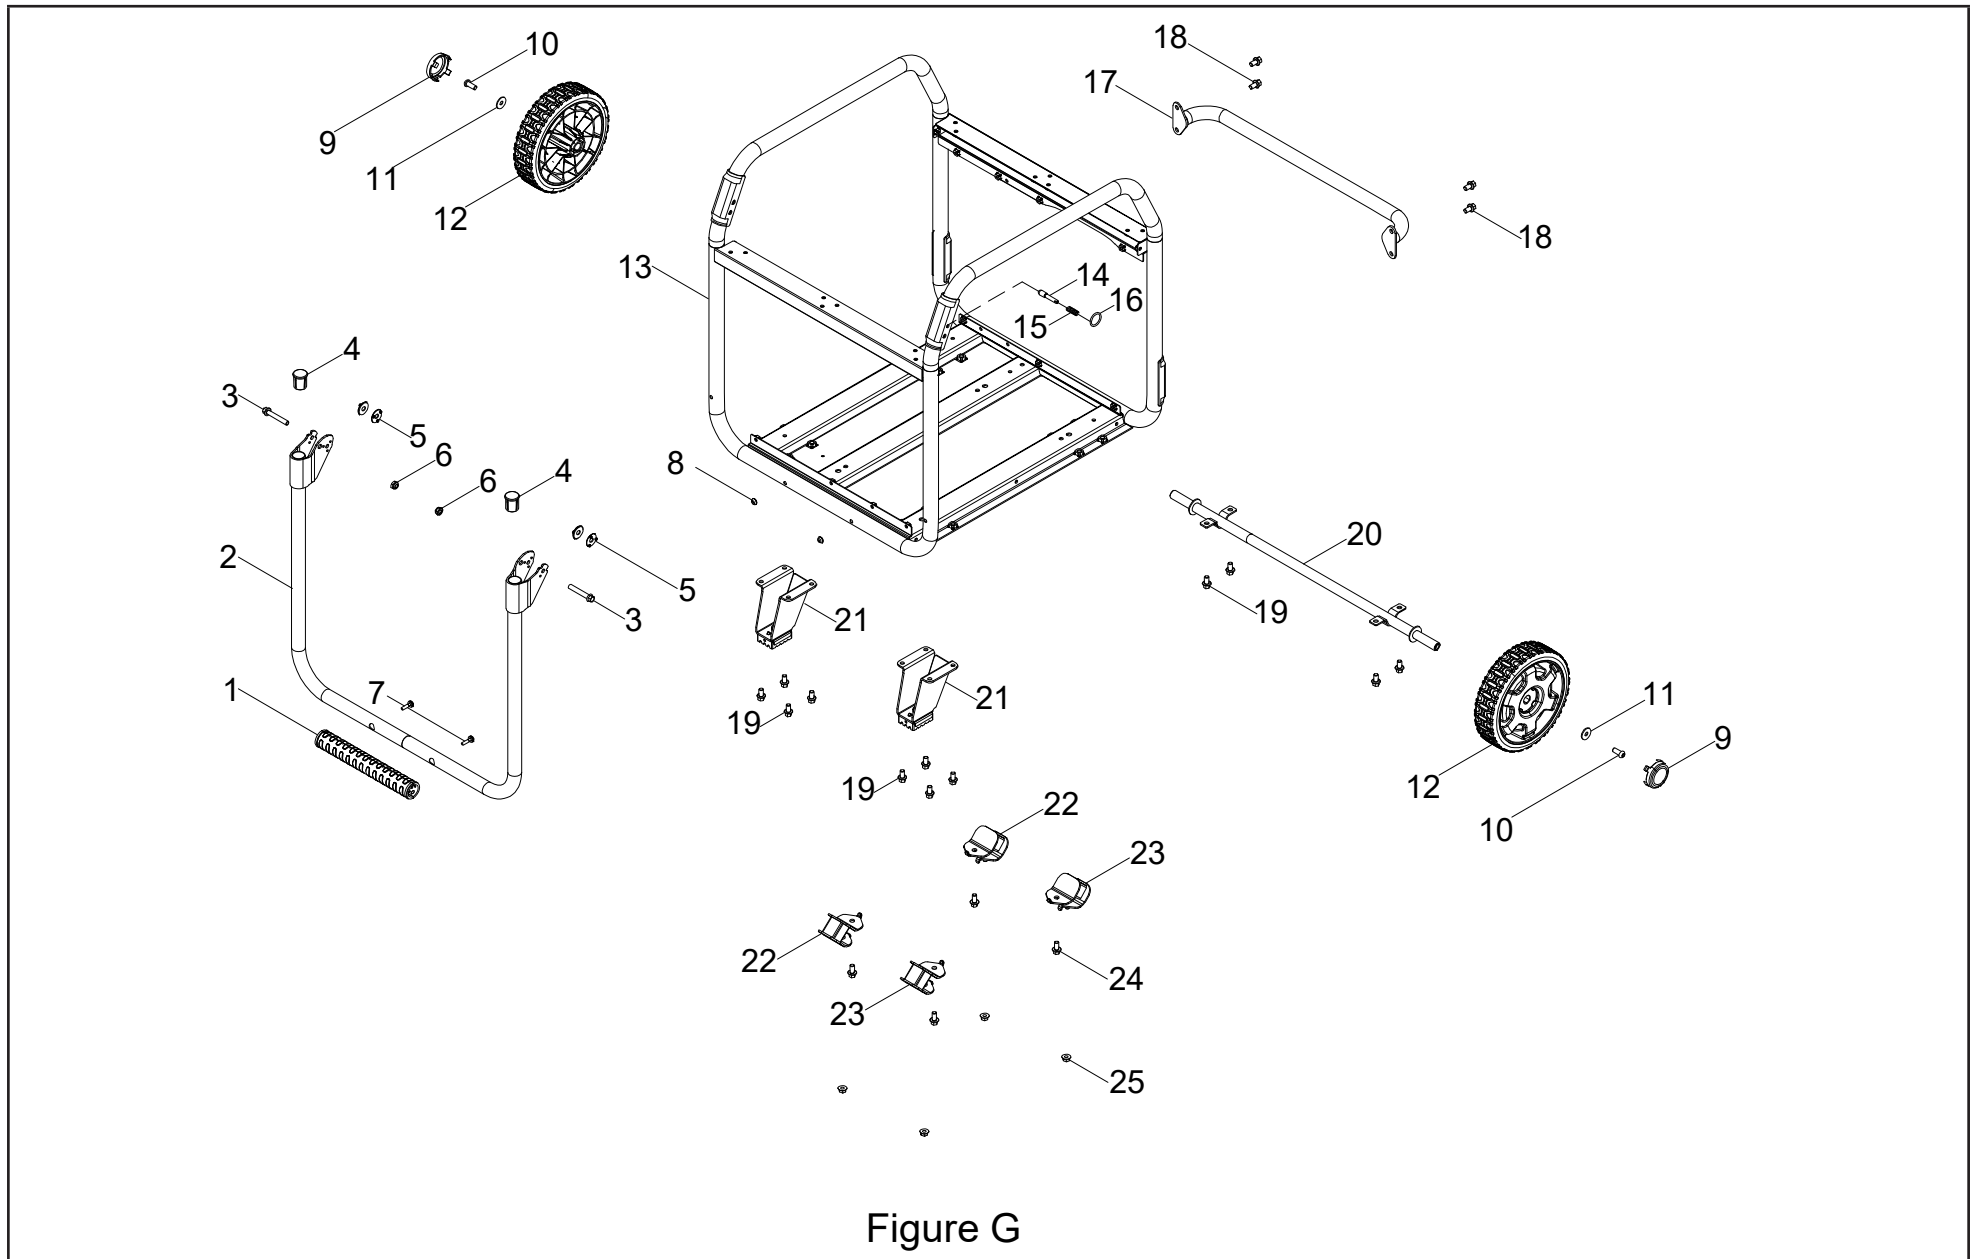

# CONTROL PANEL PARTS DIAGRAM

Figure F

**CONTROL PANEL PARTS LIST**

#	Part Number	Description	Qty.
1	100731570	Receptacle Cover, L14-50R	1
2	100731571	Receptacle Cover, L14-30R	1
3	100731574	Receptacle Cover, 5-20R	2
4	100781222	Intelligauge, INT5CINV	1
5	100019772-0001	Stop Switch	1
6	100019782	Receptacle, 12 VDC	1
7	100120180	Cover, Circuit Breaker	3
8	100031552	O-Ring	3
9	100011421-0003	Flange Nut M6	1
10	100010886-0004	Spring Washer Ø6	1
11	100010910-0003	Flat Washer Ø6	1
12	100092320	Earth Stud	1
13	100128826-0001	Lock Washer Ø6, Toothed	1
14	100019957	Breaker	1
15	100797965	Throttle Cable	1
16	100010919-0002	Flat Washer Ø5	1
17	100010885-0003	Spring Washer Ø5	1
18	100011419-0001	Flange Nut M5	1
19	100019754	20Amp Circuit Breaker, Push Button	2
20	100057719	8Amp Circuit Breaker, Push Button	1
21	100020023	Receptacle L14-30R	1
22	100020022	Receptacle L14-50R	1
23	100052461-0001	Receptacle 5-20R	1
24	100797073	Wire Harness Assembly	1
25	100812232	Control Panel	1

# FRAME ASSEMBLY PARTS DIAGRAM

Figure G

**FRAME ASSEMBLY PARTS LIST**

#	Part Number	Description	Qty.
1	100711157	Handle Grip	1
2	100796469-0001	Handle	1
3	100796110-0001	M8 x 50 Small Flange Bolt	2
4	100020747	Handle Stop Block	2
5	100068791	Washer	4
6	100070851-0001	M8 Flange Nut	2
7	100095857-0005	M4 x 18 Flange Bolt	2
8	100078853	Handle Damping Pad	2
9	100712243-0001	Tire Cover, Yellow	2
10	100736116-0001	M8 x 16 Screw	2
11	100010505-0002	Washer Ø8.5 x 1.5 x Ø23.5	2
12	100714023-0001	8 In. Wheel, Yellow	2
13	100797082-0001	Frame	1
14	100731909	Pin	1
15	100797461	Spring	1
16	100798579	Chain Ring	1
17	100748299-0001	Handrail	1
18	100079508-0003	M8 x 14 Flange Bolt	4
19	100011230-0002	M8 x 16 Flange Bolt	12
20	100797083-0001	Wheel Shaft Assembly	1
21	100797084-0001	Support Base	2
22	100055088-0001	Vibration Mount 1, Support	2
23	100735650-0001	Vibration Mount 2, Support	2
24	100079508-0002	M8 x 14 Flange Bolt	4
25	100011464-0006	M8 Flange Nut	4

# WIRING DIAGRAM