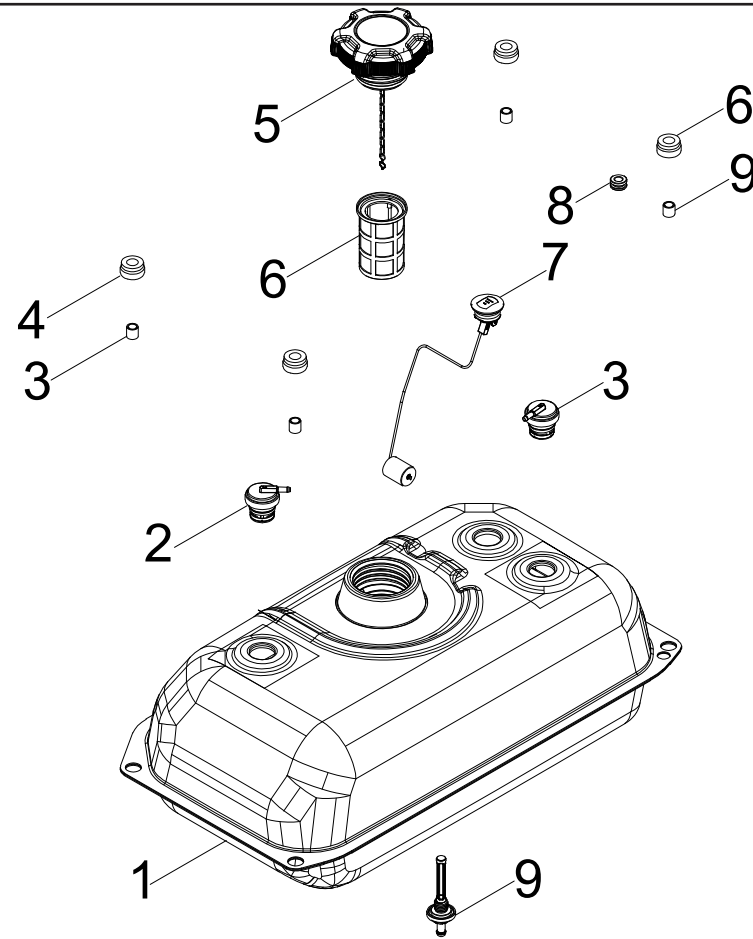

## CYLINDER HEAD PARTS DIAGRAM

Figure C

**CYLINDER HEAD PARTS LIST**

#	Part Number	Description	Qty.
1	100004576	Valve Collet	4
2	100004589	Valve Adjust Cap, Exhaust	2
3	100004516	Valve Spring Seat, 182F	2
4	100067633	Spring Valve	2
5	100004602	Oil Drip Pan	1
6	100011518-0001	M5 x 12 Small Flange Bolt	2
7	100765720	Rocker Arm Shaft	2
8	100728722	Rocker Arm Assembly	2
9	100787693	Cylinder Head	1
10	100798372	M8 x 56 Stud Bolt	2
11	100099271	M6-8 x 115 Stud Bolt	2
12	100009377	Spark Plug(E7RTC)	1
13	100728728	Valve Exhaust	1
14	100728727	Valve Intake	1
15	100753098	Cylinder Head Gasket	1

## FUEL TANK PARTS DIAGRAM

Figure E

**FUEL TANK PARTS LIST**

#	Part Number	Description	Qty.
1	100800483-0001	Fuel Tank, 23L	1
2	100720340	Reversal Valve	2
3	100021118	Bushing, Ø12 x Ø9 x 13	4
4	100032369	Vibration Mounting, Fuel Tank	4
5	100142004	Fuel Tank Cap	1
6	100760633	Fuel Level Filter Assembly	1
7	100751383	Fuel Indicator	1
8	100009075	Vibration Mount	1
9	100808666	Fuel Valve	1

# CONTROL PANEL PARTS DIAGRAM

Figure F

**CONTROL PANEL PARTS LIST**

#	Part Number	Description	Qty.
1	100731570	Receptacle Cover, L14-50R	1
2	100731571	Receptacle Cover, L14-30R	1
3	100731574	Receptacle Cover, 5-20R	2
4	100781222	Intelligauge, INT5CINV	1
5	100019772-0001	Stop Switch	1
6	100019782	Receptacle, 12 VDC	1
7	100120180	Cover, Circuit Breaker	3
8	100031552	O-Ring	3
9	100011421-0003	Flange Nut M6	1
10	100010886-0004	Spring Washer Ø6	1
11	100010910-0003	Flat Washer Ø6	1
12	100092320	Earth Stud	1
13	100128826-0001	Lock Washer Ø6, Toothed	1
14	100019957	Breaker	1
15	100797965	Throttle Cable	1
16	100010919-0002	Flat Washer Ø5	1
17	100010885-0003	Spring Washer Ø5	1
18	100011419-0001	Flange Nut M5	1
19	100019754	20Amp Circuit Breaker, Push Button	2
20	100057719	8Amp Circuit Breaker, Push Button	1
21	100020023	Receptacle L14-30R	1
22	100020022	Receptacle L14-50R	1
23	100052461-0001	Receptacle 5-20R	1
24	100797073	Wire Harness Assembly	1
25	100812232	Control Panel	1