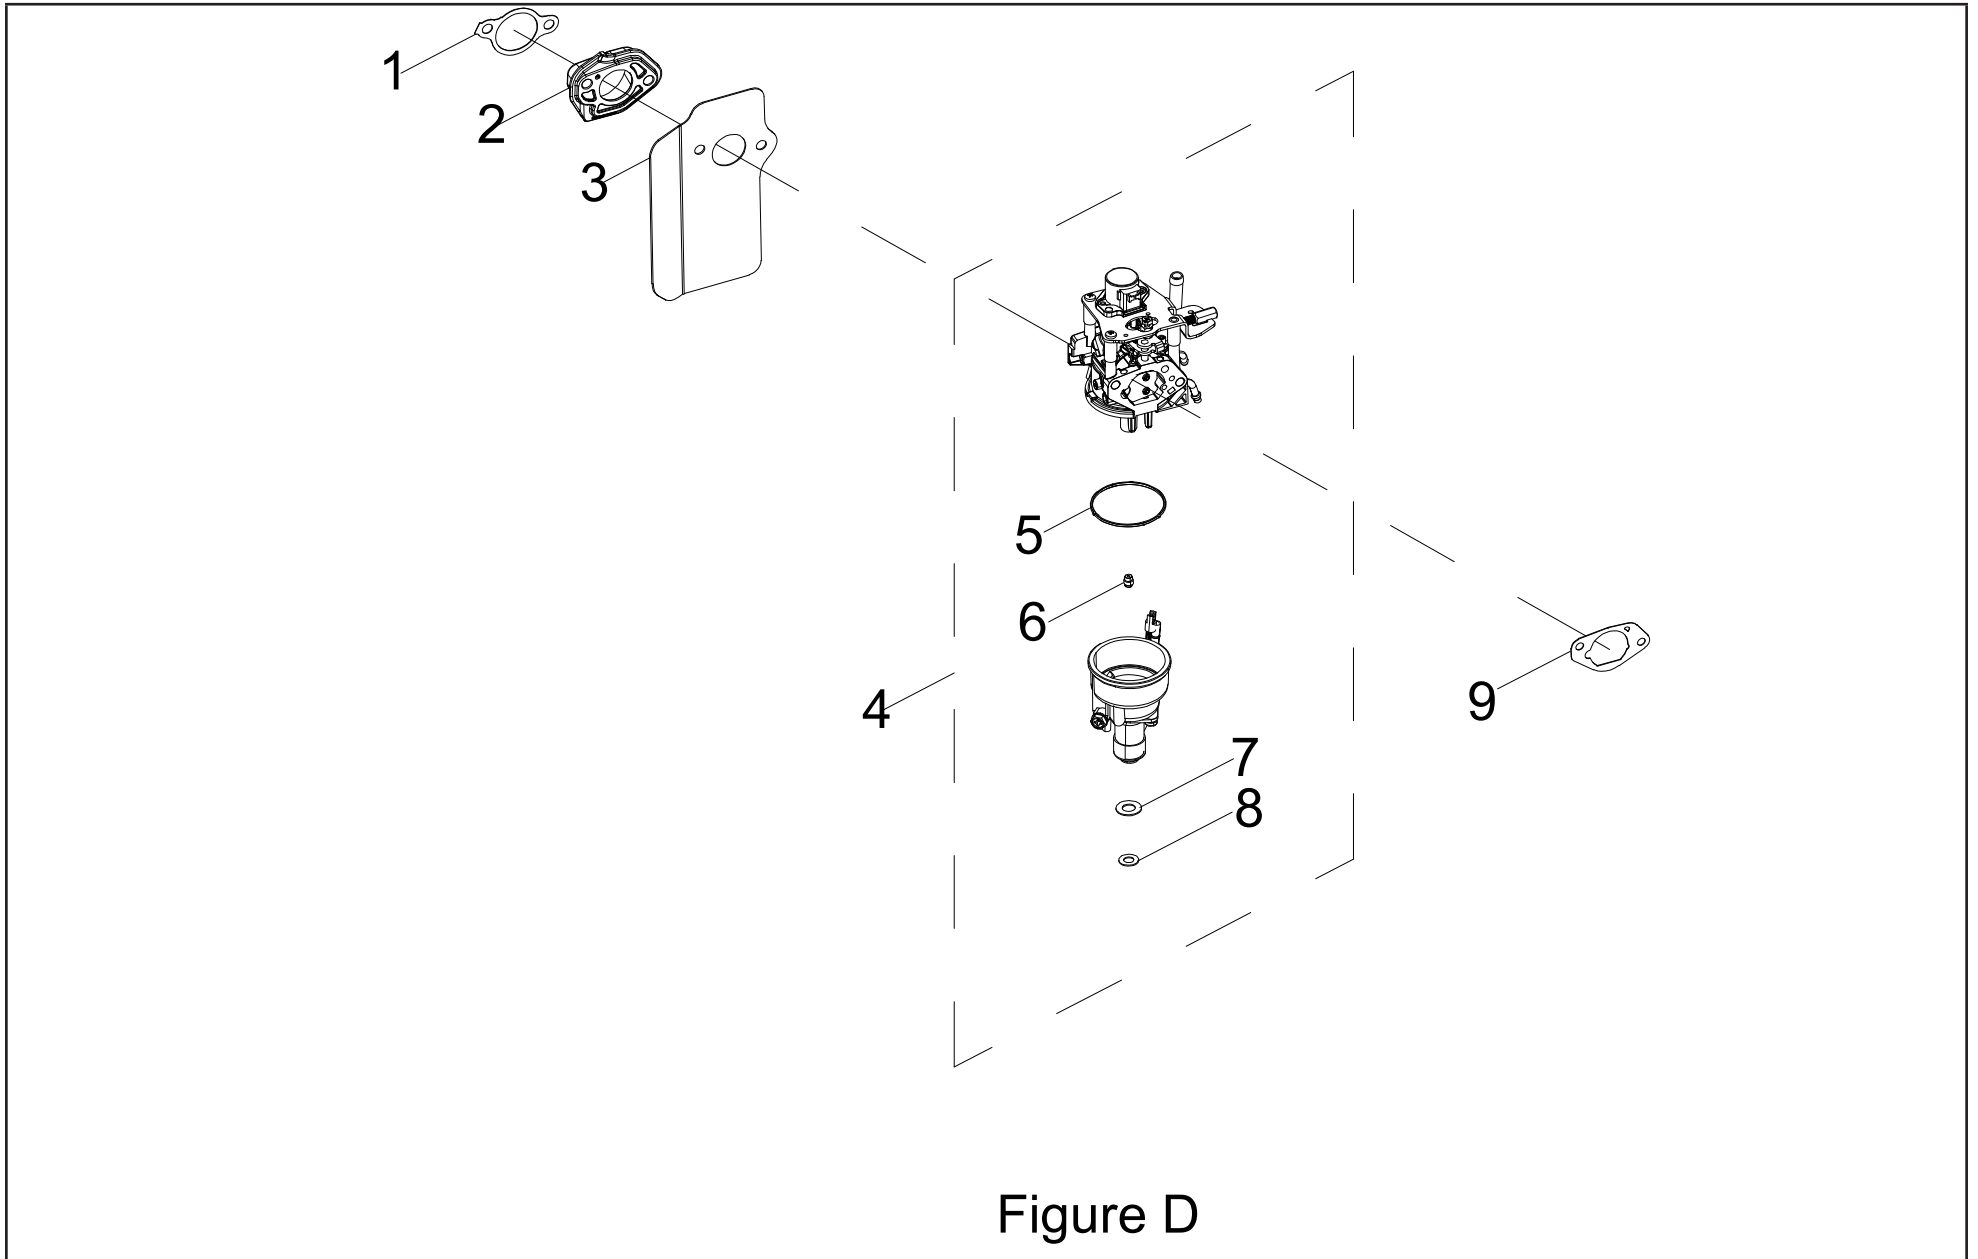

## CYLINDER HEAD PARTS DIAGRAM

Figure C

**CYLINDER HEAD PARTS LIST**

#	Part Number	Description	Qty.
1	100004576	Valve Collet	4
2	100004589	Valve Adjust Cap, Exhaust	2
3	100004516	Valve Spring Seat, 182F	2
4	100067633	Spring Valve	2
5	100004602	Oil Drip Pan	1
6	100011518-0001	M5 x 12 Small Flange Bolt	2
7	100765720	Rocker Arm Shaft	2
8	100728722	Rocker Arm Assembly	2
9	100787693	Cylinder Head	1
10	100798372	M8 x 56 Stud Bolt	2
11	100099271	M6-8 x 115 Stud Bolt	2
12	100009377	Spark Plug(E7RTC)	1
13	100728728	Valve Exhaust	1
14	100728727	Valve Intake	1
15	100753098	Cylinder Head Gasket	1

# CARBURETOR PARTS DIAGRAM

Figure D

**CARBURETOR PARTS LIST**

#	Part Number	Description	Qty.
1	100728730	Insulator Gasket	1
2	100786753	Carburetor Insulator	1
3	100763708	Carburetor Gasket	1
4	100797107	Carburetor	1
5	100085766	Fuel Bowl Mounting Bolt Gasket	1
6	100777320	Main Jet Standard (100)	1
	100089154	Main Jet Standard (98)	/
7	100134226	O-Ring 1	1
8	100134227	O-Ring 2	1
9	100717415	Air Filter Gasket	1

# FRAME ASSEMBLY PARTS DIAGRAM

Figure G

**FRAME ASSEMBLY PARTS LIST**

#	Part Number	Description	Qty.
1	100711157	Handle Grip	1
2	100796469-0001	Handle	1
3	100796110-0001	M8 x 50 Small Flange Bolt	2
4	100020747	Handle Stop Block	2
5	100068791	Washer	4
6	100070851-0001	M8 Flange Nut	2
7	100095857-0005	M4 x 18 Flange Bolt	2
8	100078853	Handle Damping Pad	2
9	100712243-0001	Tire Cover, Yellow	2
10	100736116-0001	M8 x 16 Screw	2
11	100010505-0002	Washer Ø8.5 x 1.5 x Ø23.5	2
12	100714023-0001	8 In. Wheel, Yellow	2
13	100797082-0001	Frame	1
14	100731909	Pin	1
15	100797461	Spring	1
16	100798579	Chain Ring	1
17	100748299-0001	Handrail	1
18	100079508-0003	M8 x 14 Flange Bolt	4
19	100011230-0002	M8 x 16 Flange Bolt	12
20	100797083-0001	Wheel Shaft Assembly	1
21	100797084-0001	Support Base	2
22	100055088-0001	Vibration Mount 1, Support	2
23	100735650-0001	Vibration Mount 2, Support	2
24	100079508-0002	M8 x 14 Flange Bolt	4
25	100011464-0006	M8 Flange Nut	4