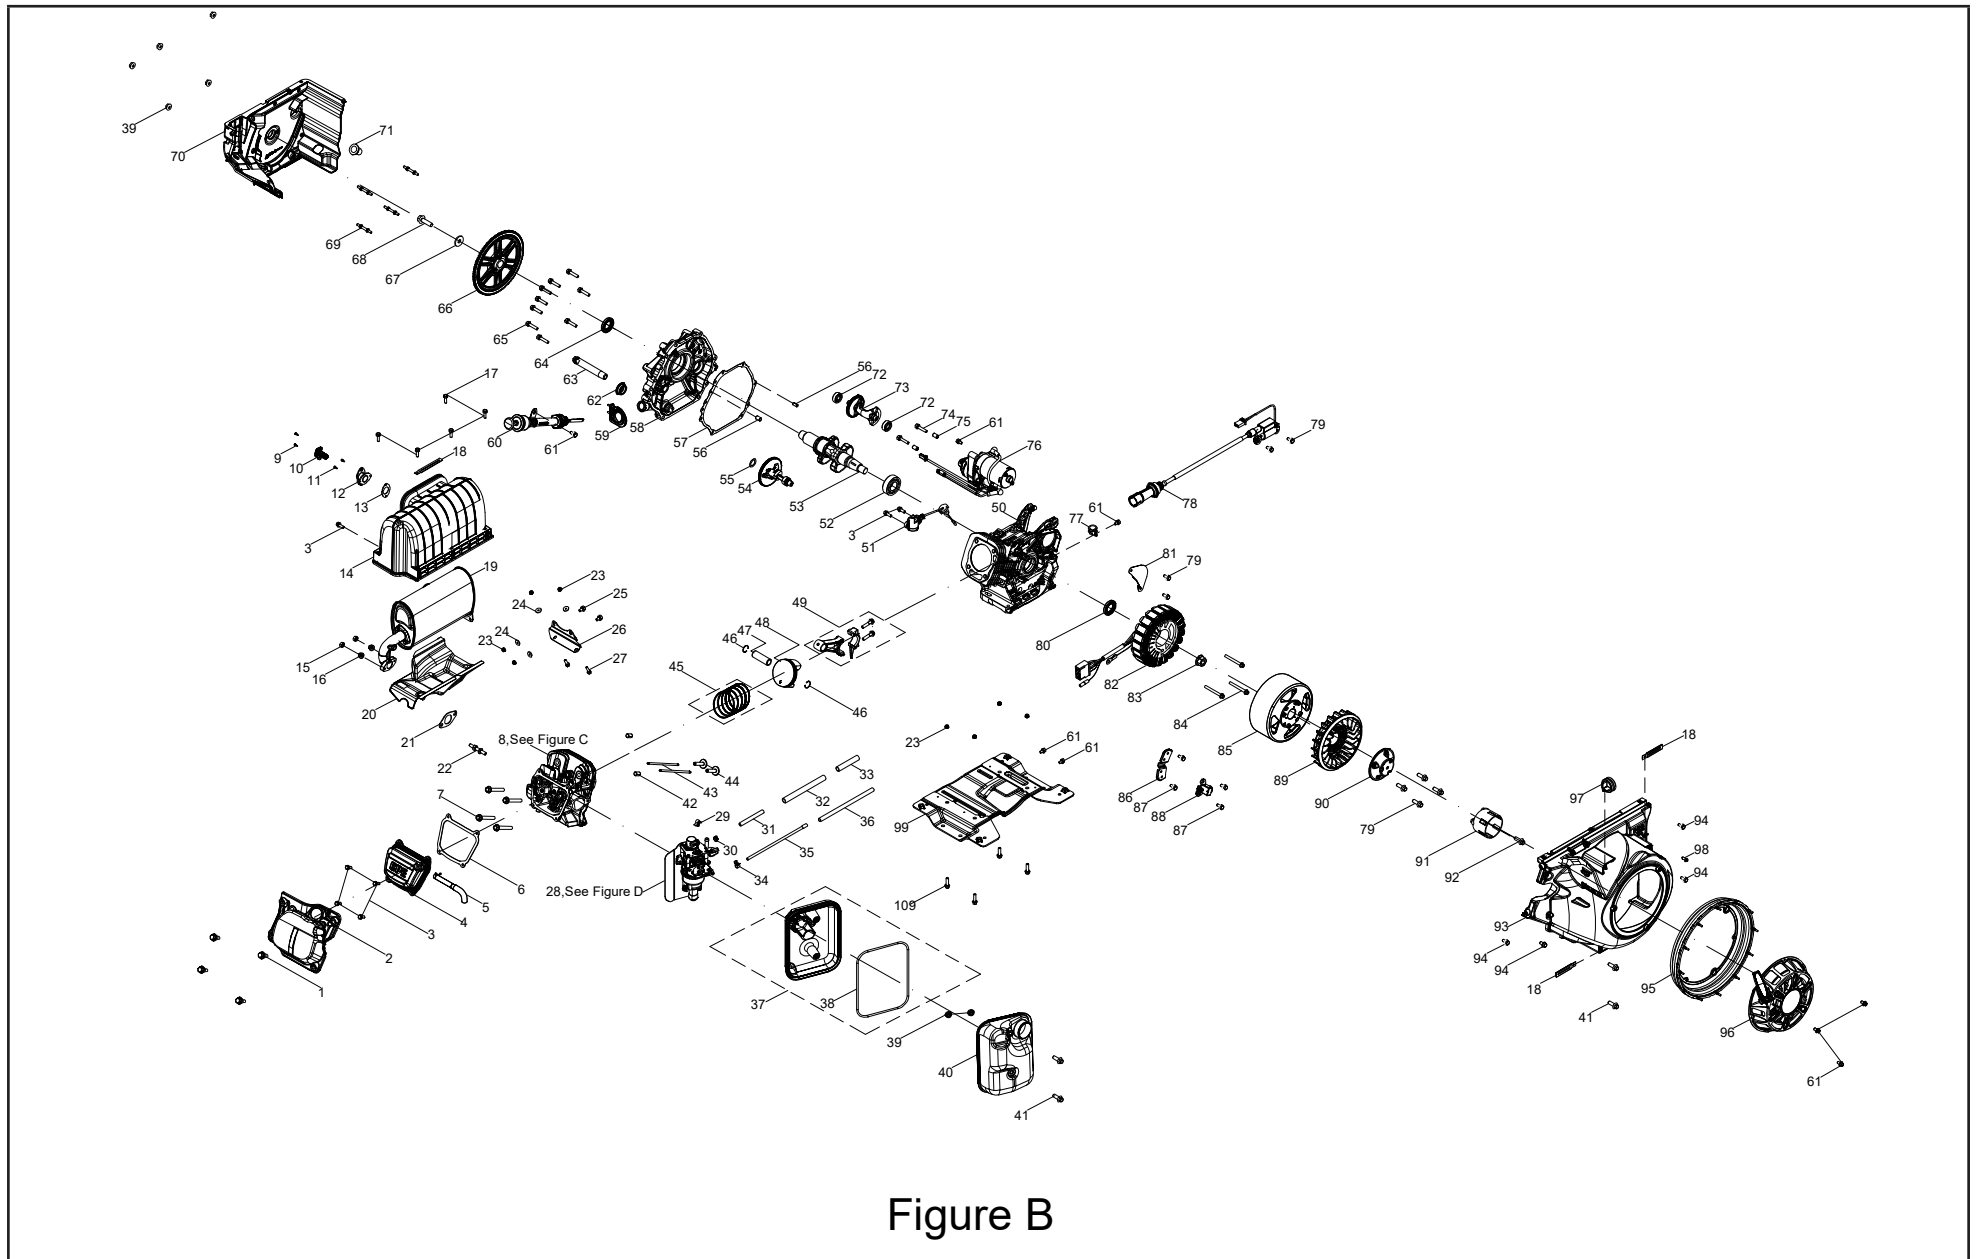

#	Part Number	Description	Qty.
61	100798581	foam tape 2	1
62	100748316-0007	Top Cover	1
63	100750922-0001	Head Cover	1
64	100714560	Lamina Lucida	1
65	100714561-0001	Rubber Ring	1
66	100055584-0003	Flange Bolt M6 x 32	6
67	100775279-0001	Bolt M6 x 30	4
68	100000667	Clip	1
69	100800428	Natural Gas Pipe, L=710mm	1
70	100147749	Natural Gas Pipe, L=460mm	1
71	100750440	Protective Jacket, Ø16.8 x Ø26.8 x 400	1
72	100159468-0001	Clamp, Fuel Hose	2
73	100784229	Gas Pressure Reducing Valve	1
74	100797379	Seat	1
75	100748314-0002	Rear Cover	1
76	100748315-0002	Oil Window	1
77	100799432	Cotton	1
78	100010886-0004	Spring Washer Ø6	1
79	100010920-0002	Flat Washer Ø6	1
80	1ZC7DC086	Engine, See Figure B	1
81	100797376-0001	Service Window	1
82	100748305-0002	Housing Assembly, Right	1
83	100797375-0003	Right Cover Board	1
84	100712815-0001	LPG Hose With Regulator, 2m x 3/8" QC	1

ENGINE PARTS DIAGRAM