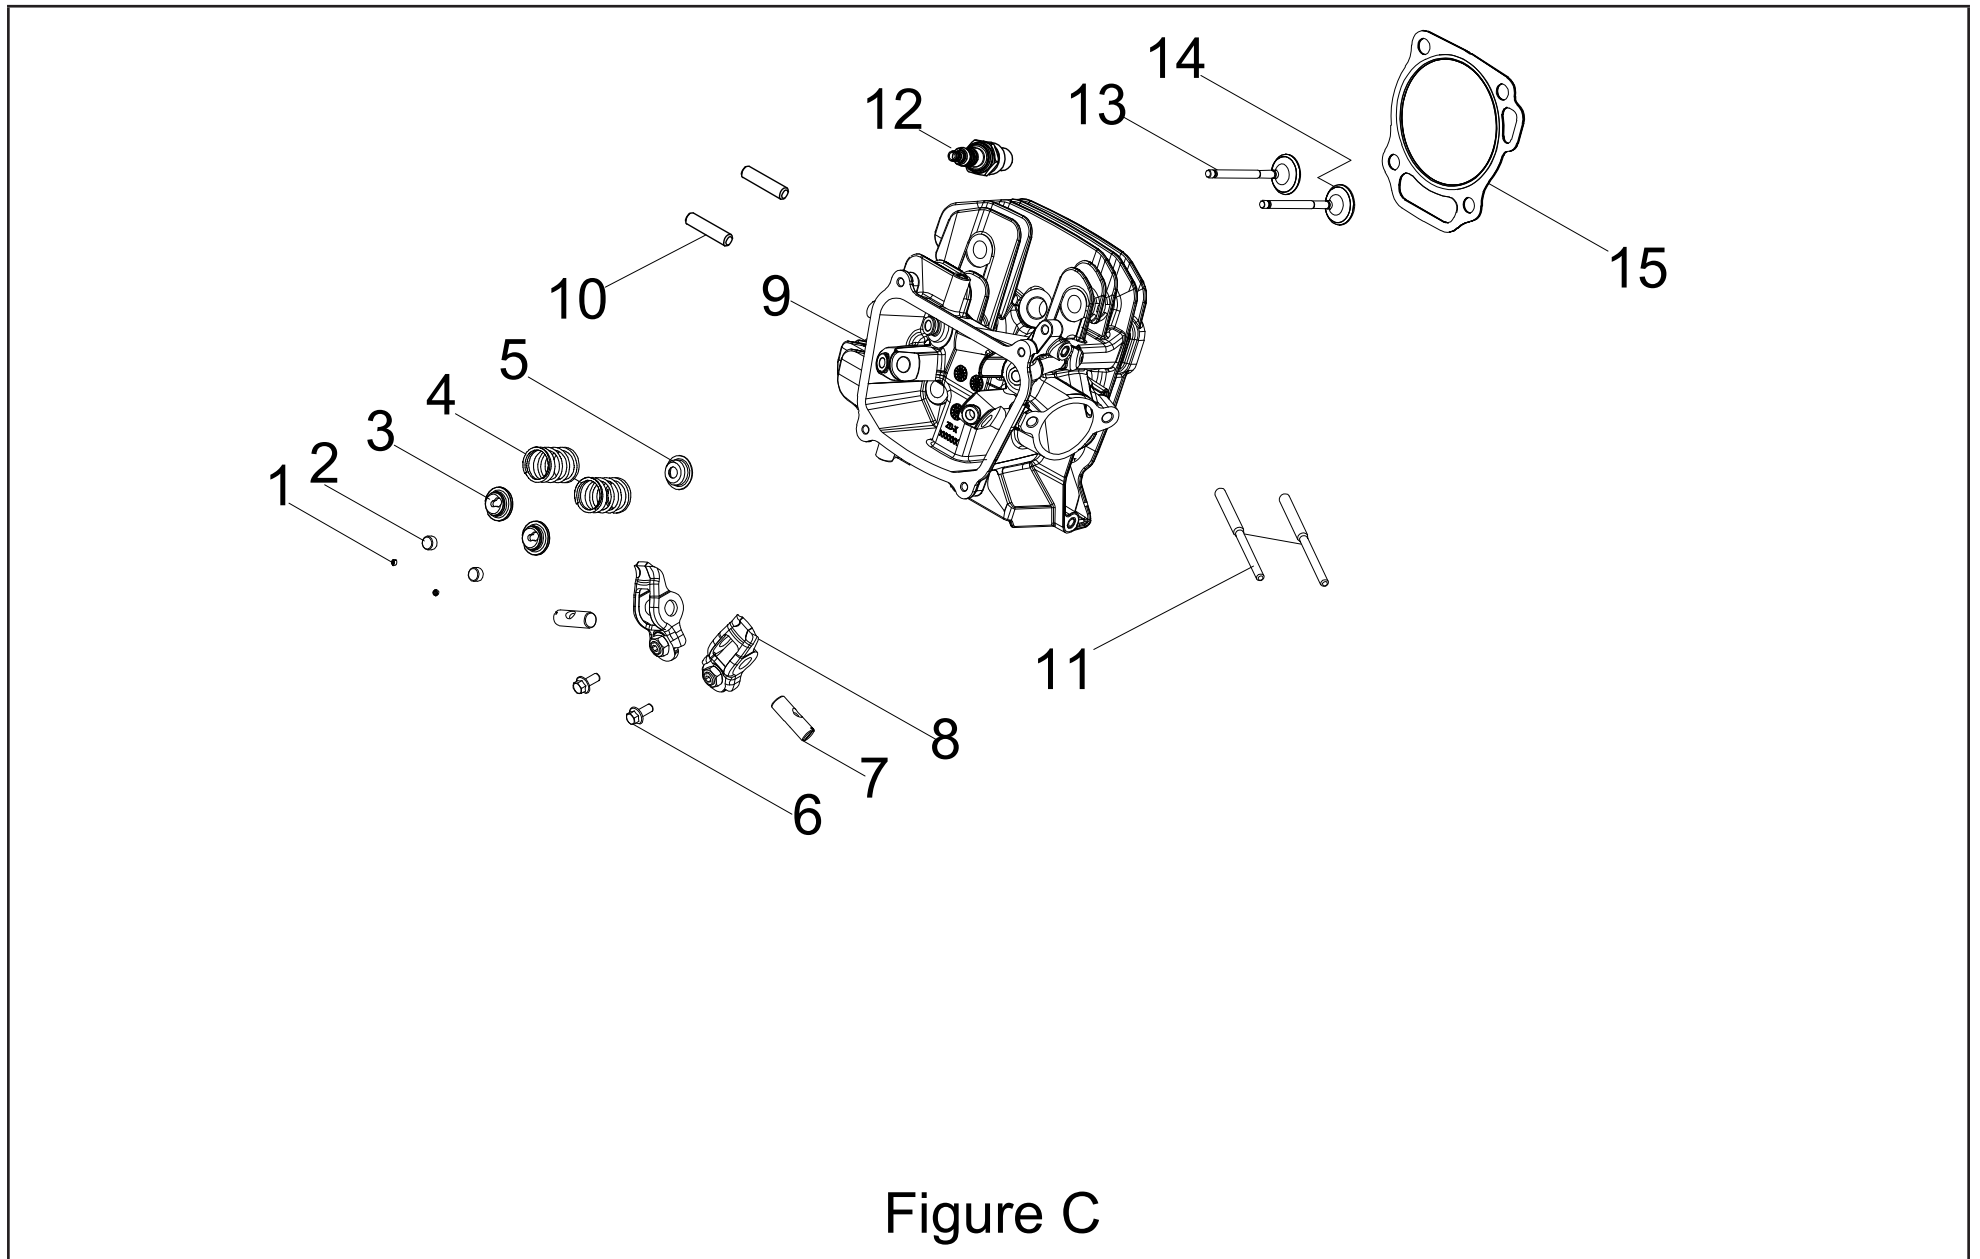

# ENGINE PARTS DIAGRAM

**ENGINE PARTS LIST**

#	Part Number	Description	Qty.
1	100081994	Alignment Bolt	4
2	100786706	Valve Cover	1
3	100011264-0003	Flange Bolt M6 x 16	7
4	100794576	Cylinder Head Cover Assembly	1
5	100786754	Breather Tube	1
6	100728729	Gasket, Cylinder Head Cover	1
7	100746630	Flange Bolt M10 x 1.25 x 87	4
8	100797892	Cylinder Head Assembly, See Figure C	1
9	100051338-0001	Flange Bolt M5 x 12	2
10	100154368	Spark Arrester Assembly	1
11	100031780-0001	Flange Bolt M5 x 16	2
12	100749058	Flange	1
13	100761994	Gasket, Muffler	1
14	100748127	Muffler Guard	1
15	100011422-0017	Flange Nut M8	2
16	100011472-0001	Auto-lock Flange Nut M8	2
17	100011276-0003	Flange Bolt M6 x 55	5
18	100000655	Wire Clip B	3
19	100748120	Exhaust Muffler Assembly	1
20	100748126	Shroud	1
21	100006941	Gasket, Muffler	1
22	100786755	Stud Bolt M6 x 47	1
23	100011464-0003	Flange Nut M8	8
24	100010899-0002	Big Washer Ø8	4
25	100011313-0004	Flange Bolt M8 x 20	2
26	100748247	Support Board	1
27	100011318-0003	Flange Bolt M8 x 30	2
28	100797896	Carburetor Assembly, See Figure D	1
29	100758623	Clip Ø8 x 8	1
30	100159468-0001	Clamp, Fuel Hose	1

## CYLINDER HEAD PARTS DIAGRAM

Figure C

**CYLINDER HEAD PARTS LIST**

#	Part Number	Description	Qty.
1	100004576	Valve Collet	4
2	100004589	Valve Adjust Cap, Exhaust	2
3	100004516	Valve Spring Seat, 182F	2
4	100067633	Spring Valve	2
5	100004602	Oil Drip Pan	1
6	100011518-0001	M5 x 12 Small Flange Bolt	2
7	100765720	Rocker Arm Shaft	2
8	100728722	Rocker Arm Assembly	2
9	100787693	Cylinder Head	1
10	100798372	M8 x 56 Stud Bolt	2
11	100099271	M6-8 x 115 Stud Bolt	2
12	100009377	Spark Plug(E7RTC)	1
13	100728728	Valve Exhaust	1
14	100728727	Valve Intake	1
15	100753098	Cylinder Head Gasket	1