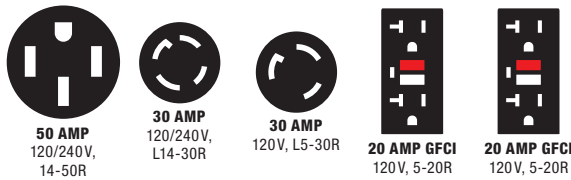

POWERING YOUR *life.*

Model 201414

UPC 817198028583

Warranty 3 Years

16875 **13500**
STARTING WATTS RUNNING WATTS

RUN TIME 8 hrs. NOISE LEVEL 79 dBA

INTELLI GAUGE
5-MODE display

ELECTRIC START
Push-button start includes **BATTERY**

COVERED OUTLETS
PROTECT outlets from the elements

VOLT GUARD
Protects against **POWER SURGES**

COLD START
Easy starts in **COLD WEATHER**

Receptacles

CARBON MONOXIDE AUTO-SHUTOFF SYSTEM

Specifications

START TYPE	Electric
VOLTAGE (V) AC	120/240
VOLTMETER	Intelligauge w/ Power Meter
ENGINE SIZE (cc)	739
FUEL TYPE	Gasoline
GASOLINE CAPACITY (gal.)	11
OIL TYPE	5W-30
OIL CAPACITY (US qt. / mL)	1.6 / 1500
LOW OIL SHUT-OFF	Yes
EMISSIONS	EPA III