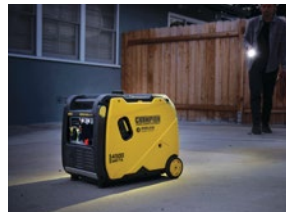

Push-button start includes **BATTERY**

INTELLI GAUGE

5-MODE display with power meter

ULTRA QUIET

LOW NOISE - high performance

RV READY

Power an **RV AIR CONDITIONER**

PARALLEL READY

Link 2 units for **DOUBLE POWER**

Receptacles

12V DC
Regulated
Automotive

20 AMP
120V, 5-20R

30 AMP RV
120V, TT-30R

Parallel

Specifications

START TYPE	Wireless, Electric, Recoil
VOLTAGE (V) AC	120
VOLTMETER	Intelligauge w/ Power Meter
ENGINE SIZE (cc)	212
FUEL TYPE	Gasoline
GASOLINE CAPACITY (gal.)	2.25
OIL TYPE	10W-30
OIL CAPACITY (fl. oz./mL)	16.9/500
LOW OIL SHUT-OFF	Yes
EMISSIONS	EPA III

*Specifications, descriptions and illustrations are subject to change without notice.

CARBON MONOXIDE AUTO-SHUTOFF

OIL INCLUDED

Our 4500-watt inverter generator features CO Shield® carbon monoxide auto shutoff system. The remote key fob allows you to start and stop your generator from up to 80 feet away. Our feature-packed power solution includes Quiet Technology, Extended Run Time, Economy Mode and Clean Power, plus you can easily increase your power with the optional Parallel Kit.

Inside the box

GENERATOR	SPARK PLUG SOCKET	OPERATOR'S MANUAL
BATTERY	WRENCH	OIL FUNNEL
REMOTE KEY FOB	SCREWDRIVER	ENGINE OIL

What You Need

GASOLINE

PACKAGE (gross)
Weight: 113.8 lb.
Size: 27.8 x 20.9 x 23.4 in.