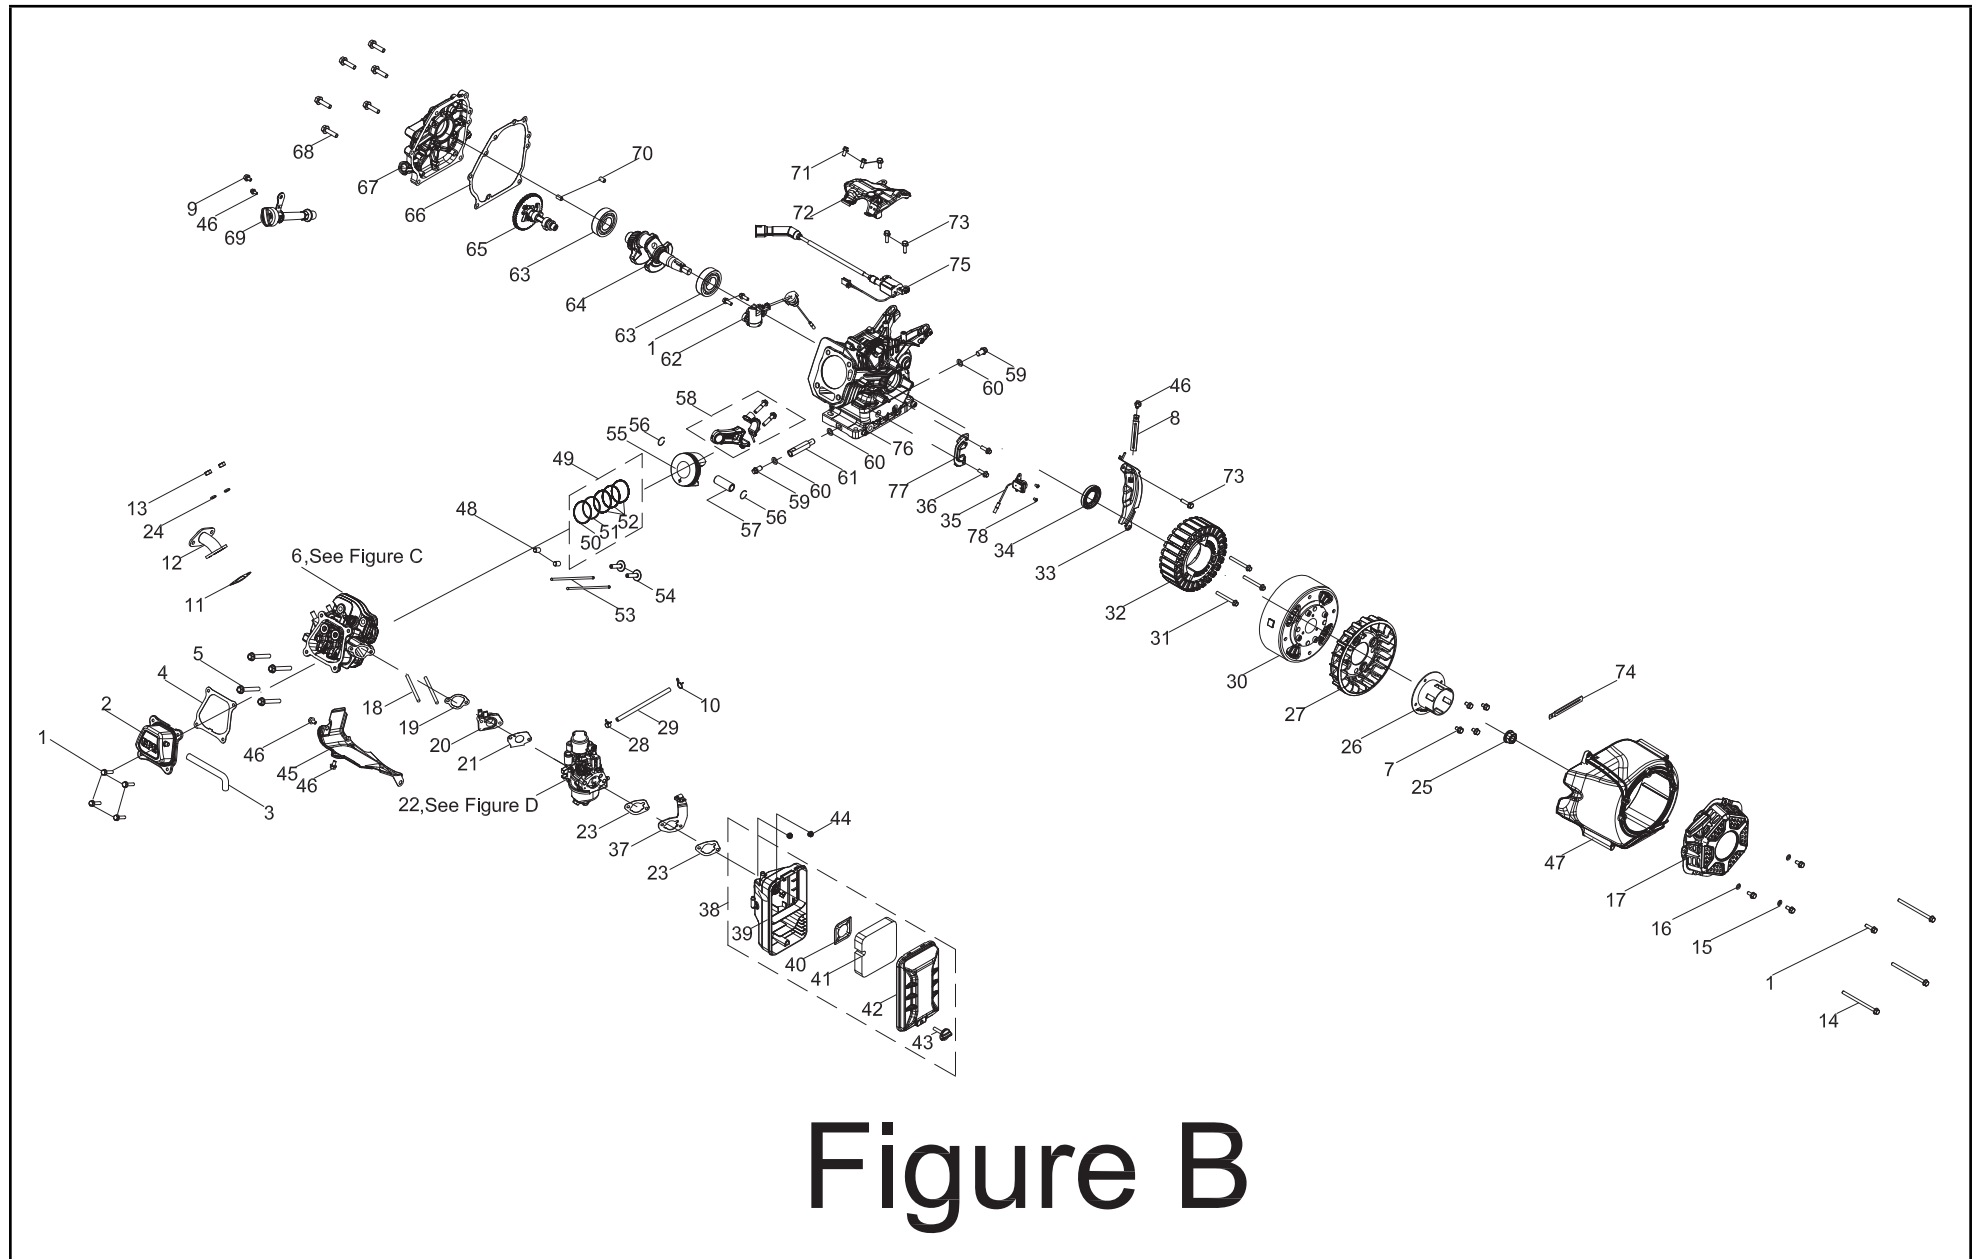

ENGINE PARTS DIAGRAM

Figure B

ENGINE PARTS LIST

#	Part Number	Description	Qty.
1	100011264-0003	Flange Bolt M6 x 16, GB5789	7
2	100002335	Cylinder Head Cover(Cpe)	1
3	100713739	Breather Tube	1
4	100066138	Gasket, Cylinder Head Cover	1
5	100002464-0001	Flange Bolt M8 x 60	4
6	100159588	Cylinder Head Assembly, See Figure C	1
7	100011581-0001	Flange Bolt M6 x 14	4
8	100062546	Wire Clip B 1	1
9	100011263-0002	Flange Bolt M6 x 15	1
10	100005152	Clamp	1
11	100006526	Gasket, Muffler	1
12	100142016	Exhaust Pipe	1
13	100011422-0004	Flange Nut M8, GB6170	2
14	100011284-0003	Flange Bolt M6 x 100	3
15	100011565-0002	Flange Bolt M6 x 10	3
16	100010894-0002	Washer Ø6	3
17	100156547-0001	Recoil Starter	1
18	100061091	Stud Bolt M6 x 98	2
19	100078607	Gasket, Insulator	1
20	100122101	Insulator, Carburetor	1
21	100078606	Gasket, Carburetor	1
22	100735521	Carburetor Assembly, See Figure D	1
23	100713488	Gasket, Air Cleaner Base	2
24	100010887-0004	Spring Washer Ø8	2
25	100011459-0003	Flange Nut M14 x 1.5	1
26	100087581	Pulley, Starter	1
27	100087582	Fan, Engine Cooling	1
28	100005149	Clamp	1
29	100753436	Fuel Pipe, Ø4 x Ø8 x 126	1

#	Part Number	Description	Qty.
30	100126953	Rotor Assembly, Permanent Magneto, Ø180 x 64 mm	1
31	100011540-0007	Flange Bolt M6 x 50	3
32	100153854	Stator Assembly, Ø156 x35 mm	1
33	100130948	Lower Guard	1
34	100017644	Oil Seal Ø25 x Ø41.25 x 6	1
35	100752621	Trigger	1
36	100055591-0007	Flange Bolt M6 x 12, GB16674	2
37	100142011	Choke Lever Rack	1
38	100717011	Air Cleaner Assembly	1
39	100717013	Air Cleaner Base	1
40	100005078	Air Cleaner Baffle	1
41	100004771	Air Cleaner Element	1
42	100717012	Air Cleaner Cover	1
43	100004949	Air Cleaner Bolt	1
44	100011463-0002	Flange Nut M6	2
45	100774802	Air Guide, Lower	1
46	100011260-0005	Flange Bolt M6 x 10	4
47	100128650-0001	Fan Cover	1
48	100010558	Dowel Pin Ø10 x 16	2
49	100003243	Piston Ring Set	1
50	100072134	1st Piston Ring	1
51	100072135	2nd Piston Ring	1
52	100072136	Oil Ring	1
53	100149269	Push Rod	2
54	100149234	Lifter, Valve	2
55	100003086	Piston	1
56	100003221	Circlip, Wrist Pin	2
57	100003123	Wrist Pin	1
58	100003446	Connecting Rod	1