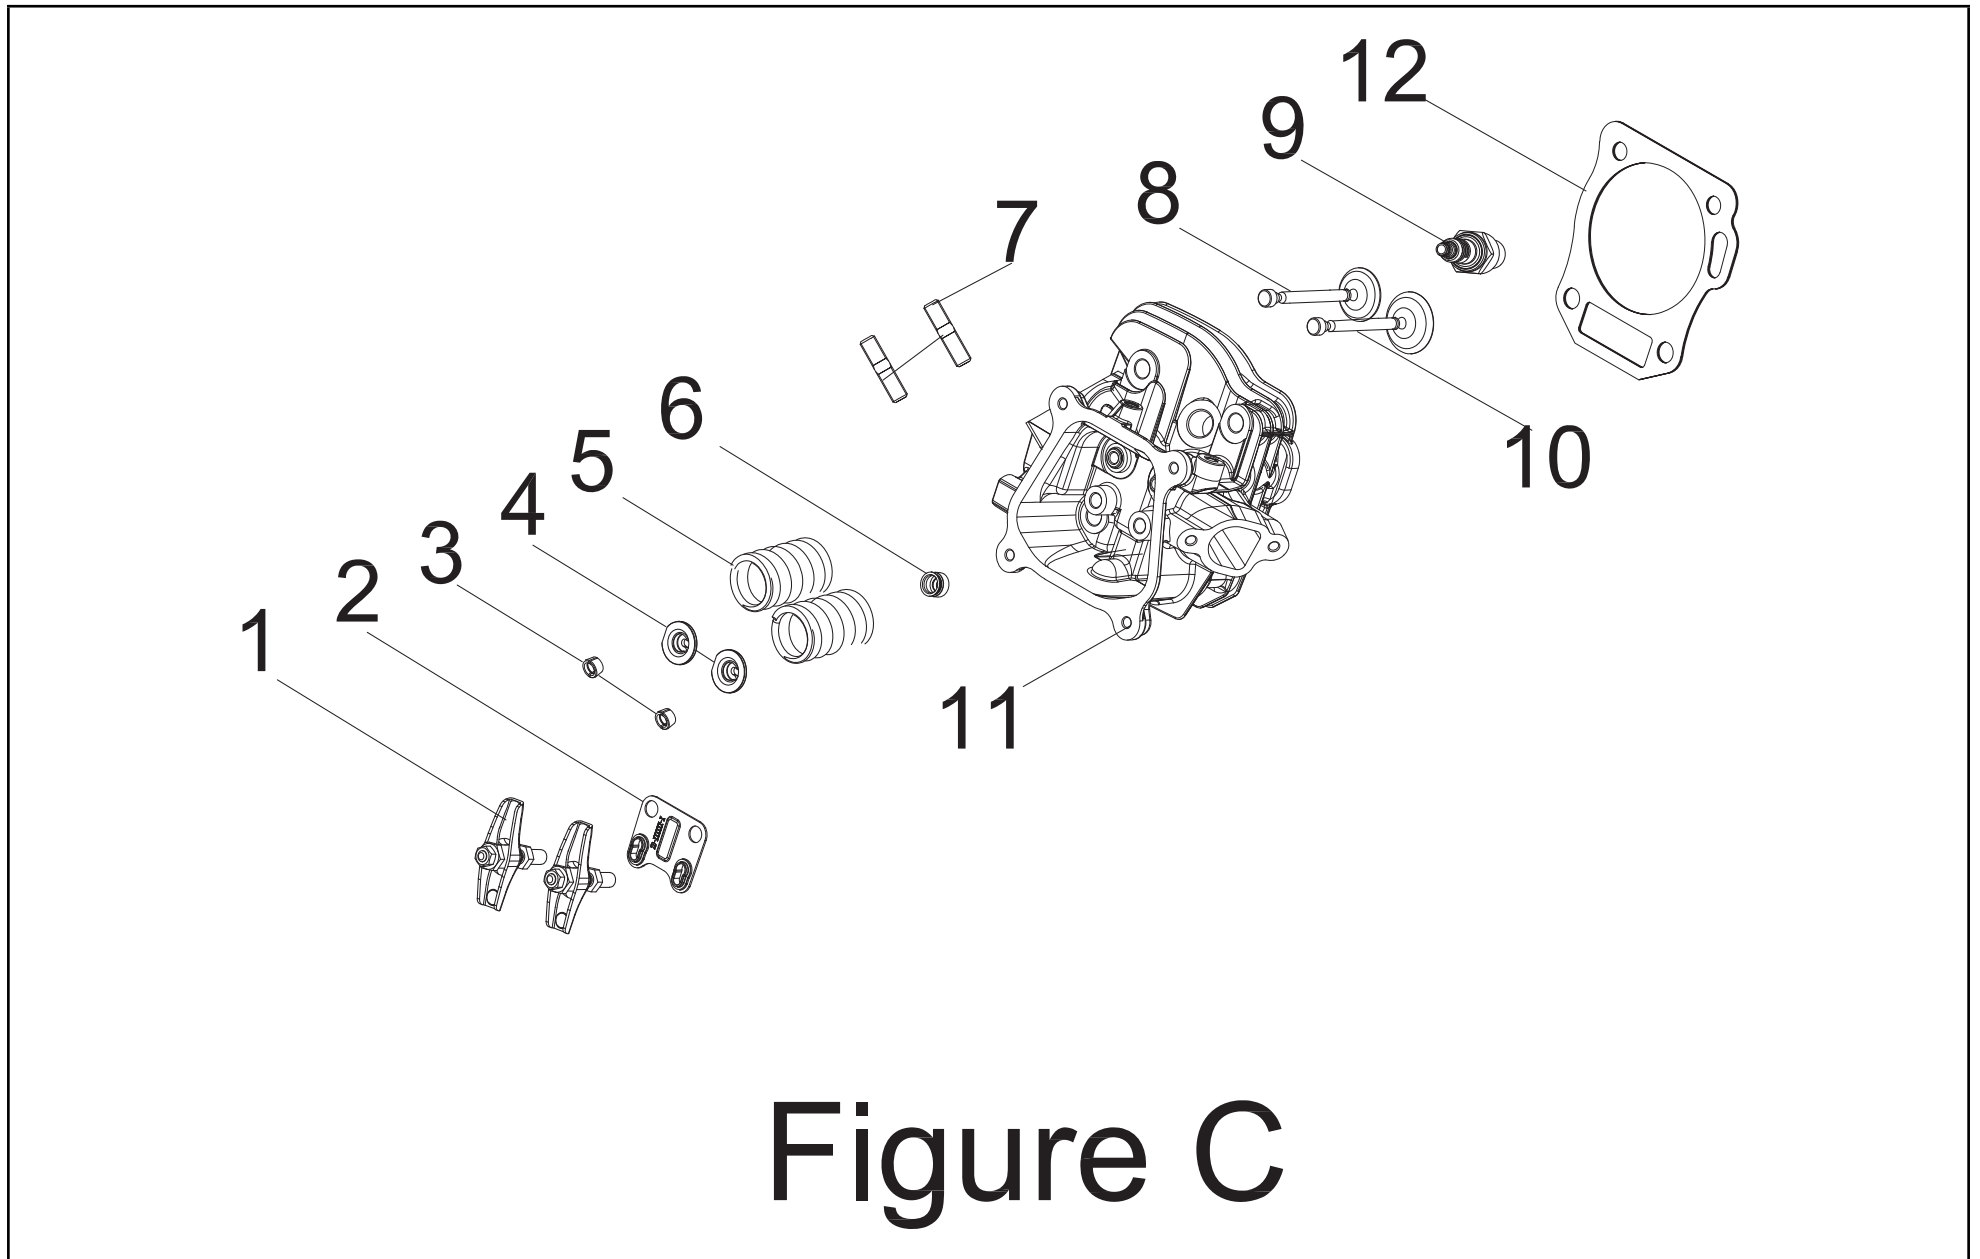

CYLINDER HEAD PARTS DIAGRAM

Figure C

CYLINDER HEAD PARTS LIST

#	Part Number	Description	Qty.
1	100149239	Rocker Arm Assembly	2
2	100050881	Guide Plate, Push Rod	1
3	100050896	Valve Collet	4
4	100073758	Valve Spring Seat, Upper	2
5	100713979	Spring, Valve	2
6	100004599	Oil Seal, Intake Valve	1
7	100010387	Stud Bolt M8 x 34	2
8	100713981	Exhaust Valve	1
9	100009378	Spark Plug F6RTC	1
10	100713980	Intake Valve	1
11	100079792	Cylinder Head	1
12	100155656	Gasket, Cylinder Head	1