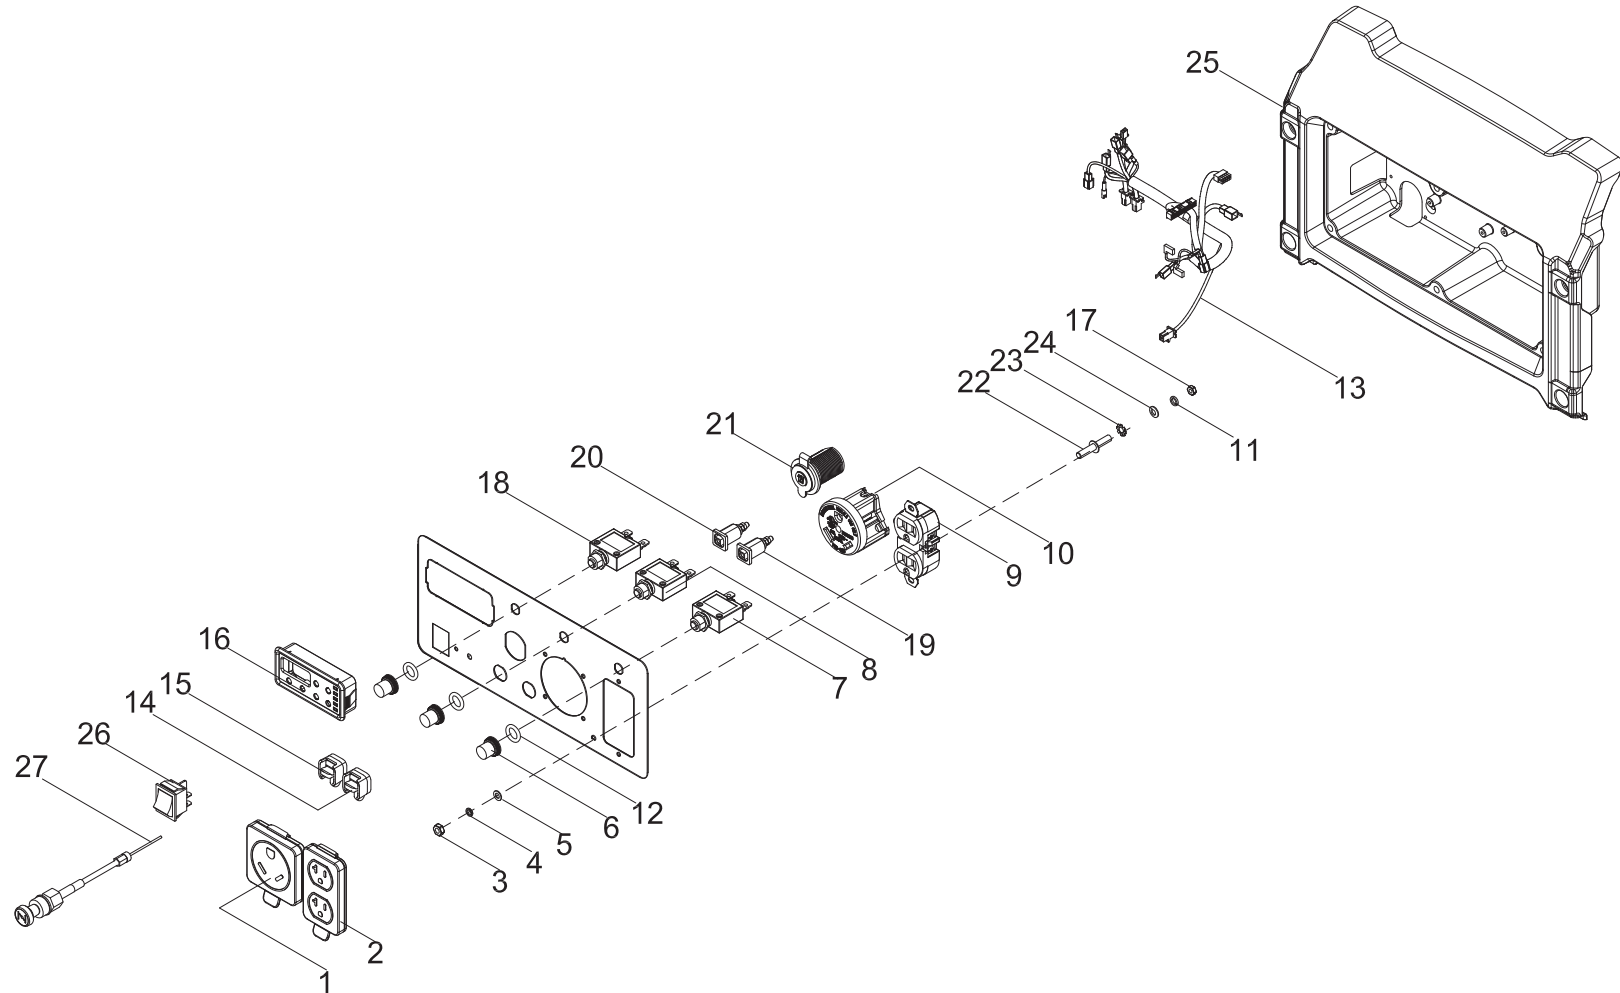

# CONTROL PANEL PARTS DIAGRAM

Figure F

**CONTROL PANEL PARTS LIST**

#	Part Number	Description	Qty.
1	100731572	Receptacle Cover, TT-30R	1
2	100731575	Receptacle Cover, 5-20R, Duplex	1
3	100011421-0002	Flange Nut M6, GB6170	1
4	100010886-0002	Spring Washer Ø6	1
5	100010910-0002	Washer Ø6	1
6	100120180	Cover, Circuit Breaker	3
7	100019754	20Amp Circuit Breaker, Push Button	1
8	100019751	30Amp Circuit Breaker, Push Button	1
9	100020029	Receptacle 5-20R, Duplex	1
10	100020008	Receptacle TT-30R	1
11	100010885-0003	Spring Washer Ø5	1
12	100031552	O-Ring	3
13	100778727	Wire Harness Assembly	1
14	100735685-0002	Cover, Parallel Outlet Socket, Black	1
15	100735685-0001	Cover, Parallel Outlet Socket, Red	1
16	100731288	Intelligauge	1
17	100011419-0003	Flange Nut M5	1
18	100057719	8Amp Circuit Breaker, Push Button	1
19	100746006-0002	Parallel Outlet Socket, Black	1
20	100746006-0001	Parallel Outlet Socket, Red	1
21	100019782	Receptacle, 12 VDC	1
22	100092320-0002	Grounding Stud	1
23	100011025-0001	Lock Washer Ø6, Toothed	1
24	100010919-0001	Washer Ø5	1
25	100748729	Control Panel Rear Cover	1
26	100019760-0001	Stop Switch	1
27	100154334	Throttle Cable	1

# FRAME ASSEMBLY PARTS DIAGRAM

Figure G

**FRAME ASSEMBLY PARTS LIST**

#	Part Number	Description	Qty.
1	100796716-0001	Frame	1
2	100079483-0001	Flange Nut M8	10
3	100796532	Front Mounting Bracket, Engine	1
4	100162980	Insulator shield	1
5	100093523	Vibration Mount 2, Support	2
6	100011327-0001	Flange Bolt M8 x 43	1
7	100796533	Rear Mounting Bracket, Engine	1
8	100093524	Vibration Mount 1, Support	2
9	100011320-0002	Bolt M8 x 35	3
10	100011452-0002	Nut M6	4
11	100093522	Damping Pad	4
12	100004221-0001	Bush	4
13	100076844-0001	Bolt M6 x 38	4