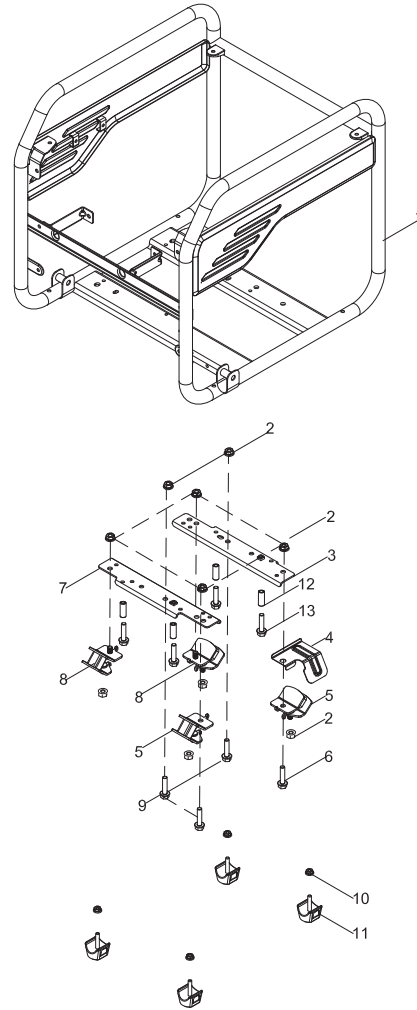

# CONTROL PANEL PARTS DIAGRAM

Figure F

**CONTROL PANEL PARTS LIST**

#	Part Number	Description	Qty.
1	100731572	Receptacle Cover, TT-30R	1
2	100731575	Receptacle Cover, 5-20R, Duplex	1
3	100011421-0002	Flange Nut M6, GB6170	1
4	100010886-0002	Spring Washer Ø6	1
5	100010910-0002	Washer Ø6	1
6	100120180	Cover, Circuit Breaker	3
7	100019754	20Amp Circuit Breaker, Push Button	1
8	100019751	30Amp Circuit Breaker, Push Button	1
9	100020029	Receptacle 5-20R, Duplex	1
10	100020008	Receptacle TT-30R	1
11	100010885-0003	Spring Washer Ø5	1
12	100031552	O-Ring	3
13	100778727	Wire Harness Assembly	1
14	100735685-0002	Cover, Parallel Outlet Socket, Black	1
15	100735685-0001	Cover, Parallel Outlet Socket, Red	1
16	100731288	Intelligauge	1
17	100011419-0003	Flange Nut M5	1
18	100057719	8Amp Circuit Breaker, Push Button	1
19	100746006-0002	Parallel Outlet Socket, Black	1
20	100746006-0001	Parallel Outlet Socket, Red	1
21	100019782	Receptacle, 12 VDC	1
22	100092320-0002	Grounding Stud	1
23	100011025-0001	Lock Washer Ø6, Toothed	1
24	100010919-0001	Washer Ø5	1
25	100748729	Control Panel Rear Cover	1
26	100019760-0001	Stop Switch	1
27	100154334	Throttle Cable	1

# FRAME ASSEMBLY PARTS DIAGRAM

Figure G

**FRAME ASSEMBLY PARTS LIST**

#	Part Number	Description	Qty.
1	100796716-0001	Frame	1
2	100079483-0001	Flange Nut M8	10
3	100796532	Front Mounting Bracket, Engine	1
4	100162980	Insulator shield	1
5	100093523	Vibration Mount 2, Support	2
6	100011327-0001	Flange Bolt M8 x 43	1
7	100796533	Rear Mounting Bracket, Engine	1
8	100093524	Vibration Mount 1, Support	2
9	100011320-0002	Bolt M8 x 35	3
10	100011452-0002	Nut M6	4
11	100093522	Damping Pad	4
12	100004221-0001	Bush	4
13	100076844-0001	Bolt M6 x 38	4