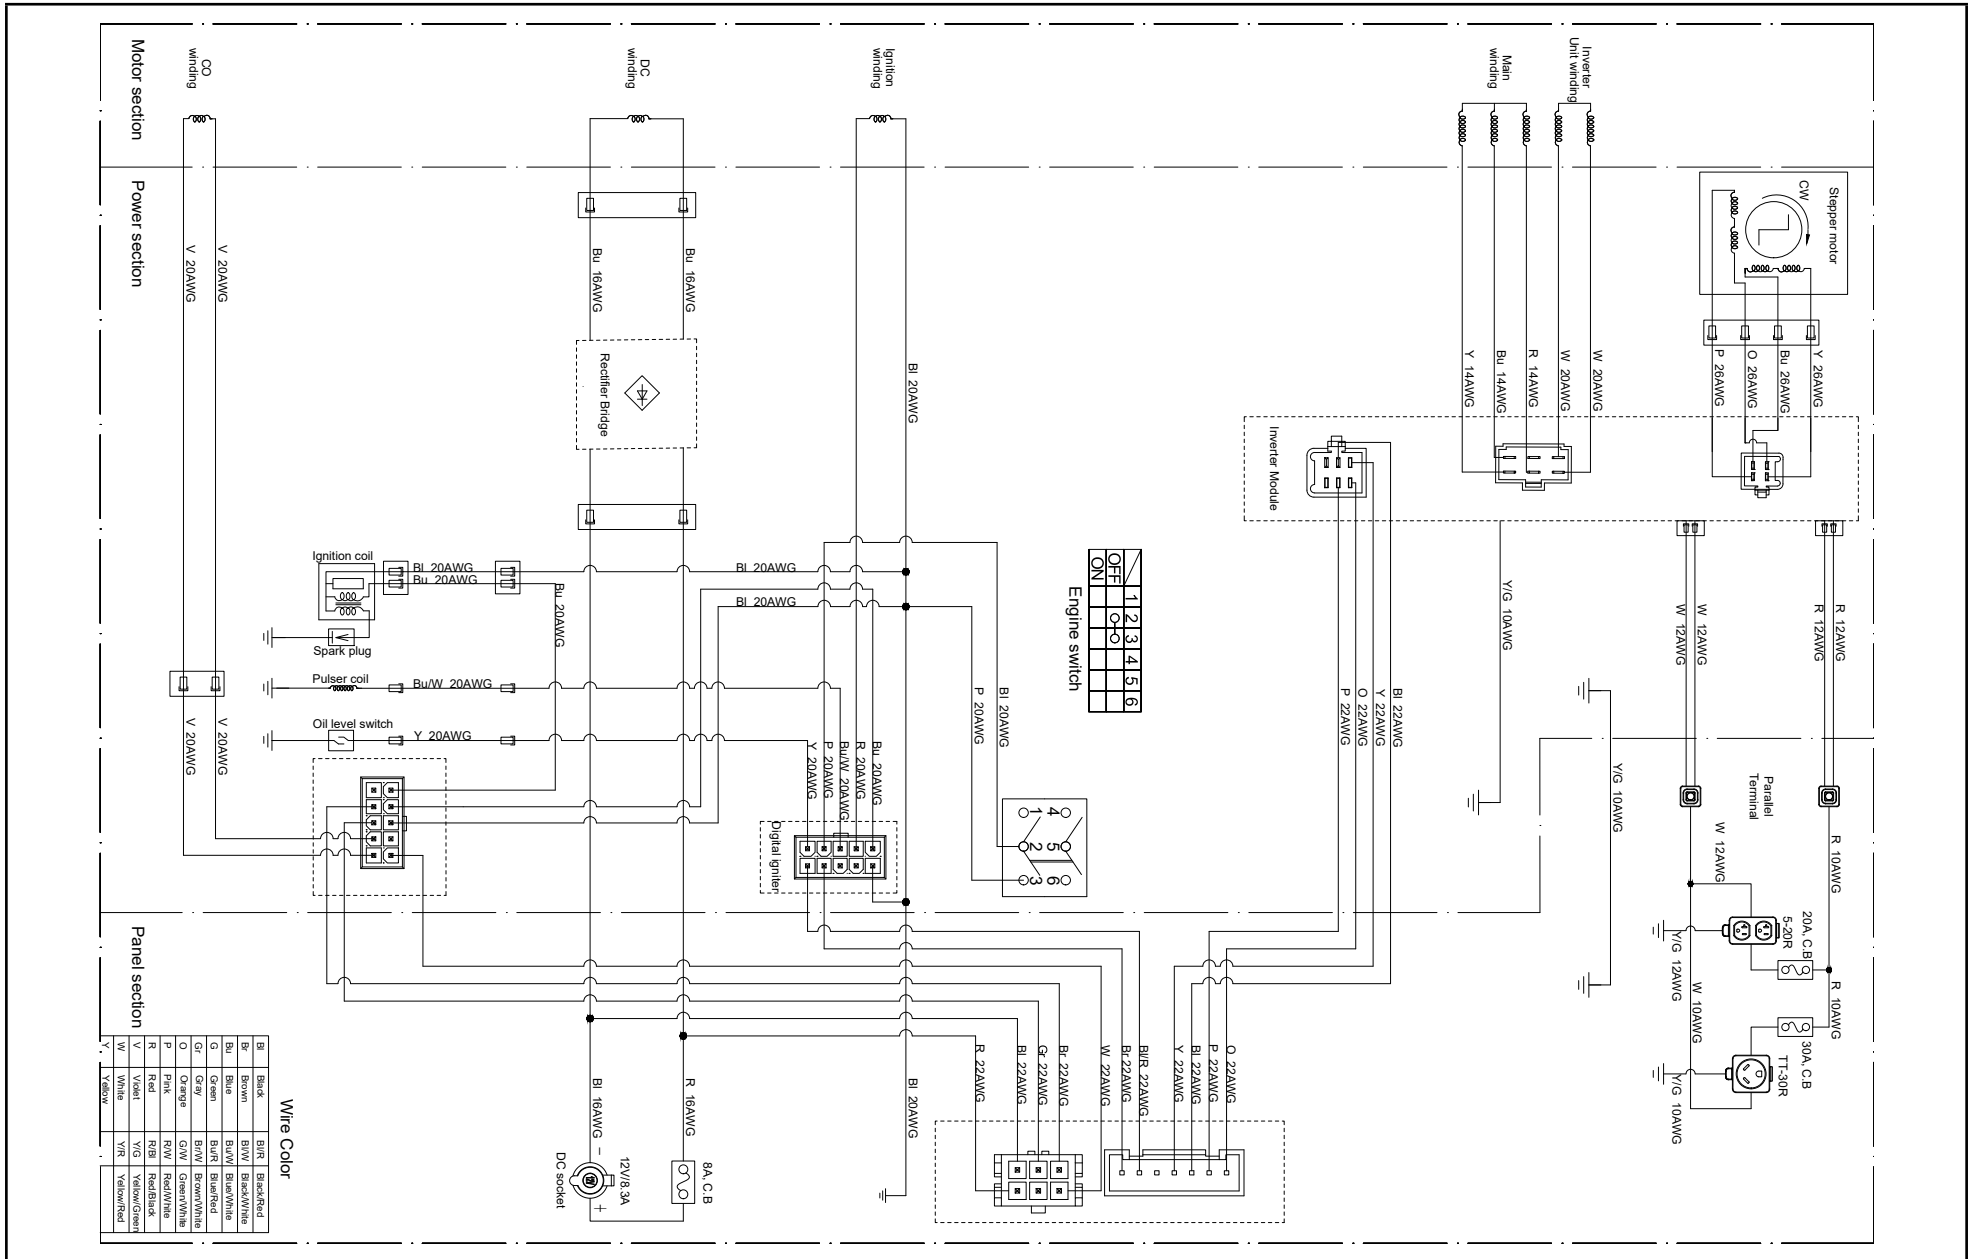

WIRING DIAGRAM

Wire Color

BI	Black	BI/R	Black/Red
Bu	Brown	Bu/W	Brown/White
Bu	Blue	Bu/W	Blue/White
Gr	Green	Bu/W	Blue/White
O	Orange	GM	Green/White
P	Pink	GM	Green/White
R	Red	RI/R	Red/Black
V	Violet	V/G	Violet/Green
W	White	W/R	White/Red
Y	Yellow