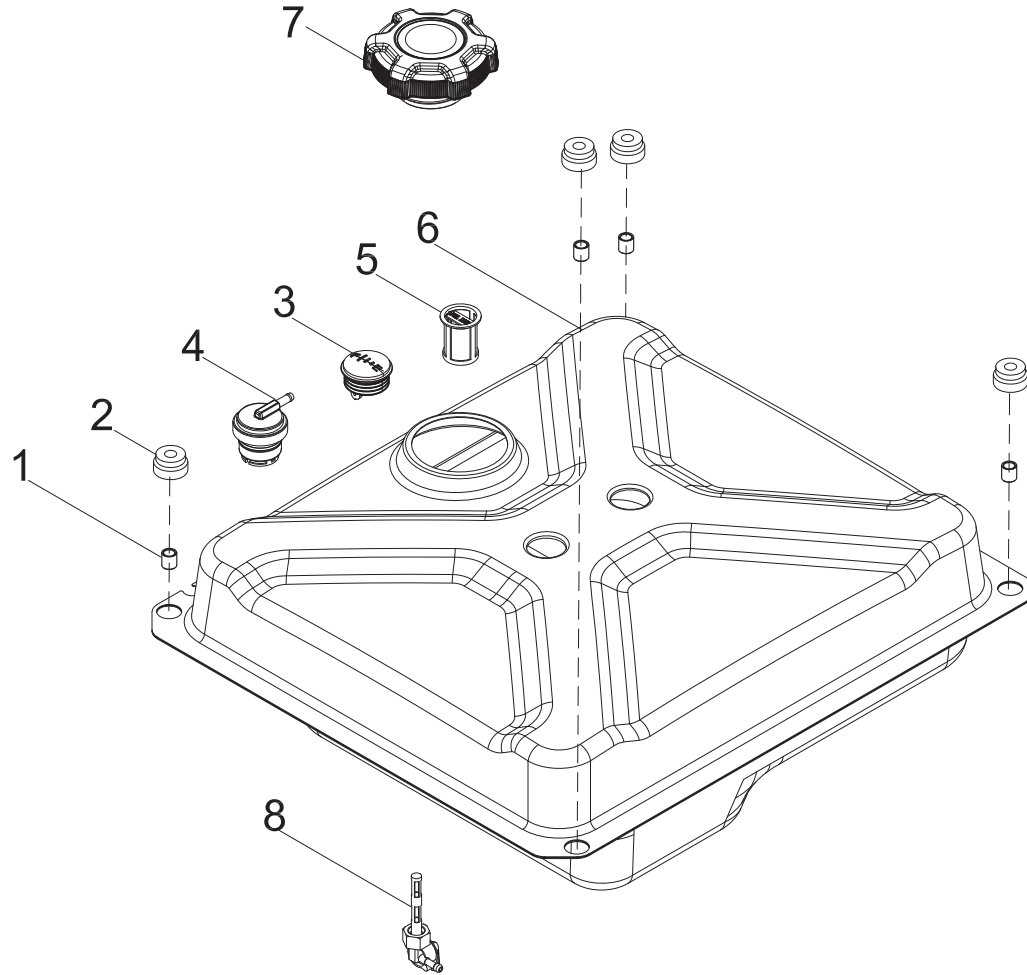

FUEL TANK PARTS DIAGRAM

Figure E

FUEL TANK PARTS LIST

#	Part Number	Description	Qty.
1	100715500	Bushing	4
2	100711813	Vibration Mounting, Fuel Tank	4
3	100153185	Fuel Gauge	1
4	100099571	Reversal Valve	1
5	100098838	Fuel Filter Assembly	1
6	100153186-0002	Fuel Tank	1
7	100142004	Fuel Tank Cap	1
8	100136320	Fitting, Fuel Tank	1