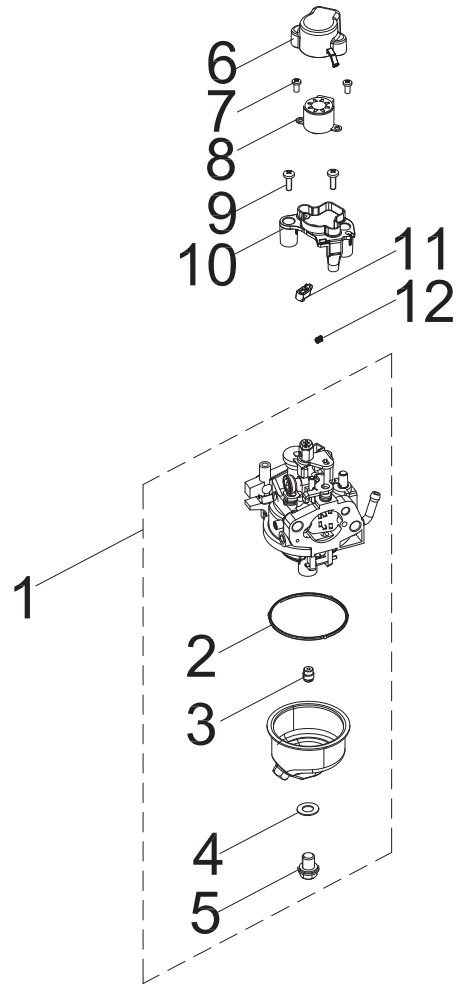

CARBURETOR PARTS DIAGRAM

Figure D

CARBURETOR PARTS LIST

#	Part Number	Description	Qty.
1	100153290	Carburetor	1
2	100005717	Fuel Bowl O-Ring	1
3	100005766	Main Jet Standard	1
	100056226	Main Jet Altitude 1000-2000m	/
	100713414	Main Jet Altitude 2000-3000m	/
4	100006037	Fuel Bowl Mounting Bolt Gasket	1
5	100005725	Fuel Bowl Mounting Bolt	1
6	100050035	Protection Cover, Stepping Motor	1
7	100051029-0004	Screw M4 x 6	2
8	100093486	Stepping Motor	1
9	100010947-0001	Screw M4 x 12	2
10	100158241	Stepping Motor Seat	1
11	100033258	Clamp, Stepping Motor Guide	1
12	100052405	Spring	1