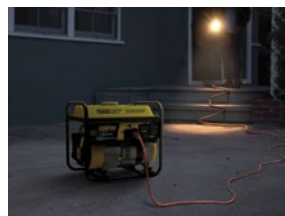

**CARBON MONOXIDE  
AUTO-SHUTOFF**

OIL INCLUDED

Convenient and versatile power is yours with the Champion 1200-watt portable generator with CO Shield®. Rely on the Champion 79cc engine and enjoy up to 10 hours of run time at 50% load with a dBA of 65. This generator features CO Shield® carbon monoxide auto shutoff system, making it your perfect portable power solution.