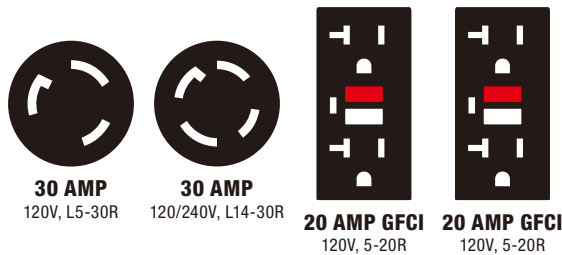

**INTELLI GAUGE**  
5-MODE digital meter

**COVERED OUTLETS**  
PROTECT outlets from the elements

**VOLT GUARD**  
Protects against **POWER SURGES**

**COLD START**  
Easy starts in **COLD WEATHER**

Receptacles

### Specifications

START TYPE	Electric, Recoil
VOLTAGE (V)	120/240
VOLTMETER	Intelligauge
ENGINE SIZE (cc)	439
FUEL TYPE	Gasoline or Propane
GASOLINE CAPACITY (gal.)	7.7
OIL TYPE	10W-30
OIL CAPACITY (fl. oz./mL)	37.2 / 1100
LOW OIL SHUT-OFF	Yes
EMISSIONS	EPA III

Champion's ultra-powerful 7500-watt generator with electric start features CO Shield® carbon monoxide auto shutoff system. Equipped with Dual Fuel, allowing the 439cc engine to run on either gasoline or propane. Featuring Intelligauge, Volt Guard™ and Cold Start Technology, it provides up to 10 hours of run time on gasoline or 5.5 hours on propane.