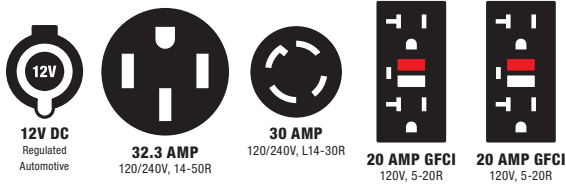

POWERING YOUR *life.*

Model 201240

UPC 817198026527

Warranty 3 Years

10000 **7750**
STARTING WATTS RUNNING WATTS

RUN TIME 12 hrs. NOISE LEVEL 72 dBA

EZ START DIAL
Confusion free **ENGINE START-UP**

INTELLI GAUGE
4-MODE display with power meter

QUIET OPERATION
QUIETER than a traditional generator

CLEAN POWER
Ready for **EVs and ELECTRONICS**

Receptacles

Specifications

| | |
|--------------------------|-----------------------------|
| START TYPE | Electric, Recoil |
| VOLTAGE (V) AC | 120/240 |
| VOLTMETER | Intelligauge w/ Power Meter |
| ENGINE SIZE (cc) | 459 |
| FUEL TYPE | Gasoline |
| GASOLINE CAPACITY (gal.) | 7.45 |
| OIL TYPE | 10W-30 |
| OIL CAPACITY (US qt./mL) | 1.2/1100 |
| LOW OIL SHUT-OFF | Yes |
| EMISSIONS | EPA III |