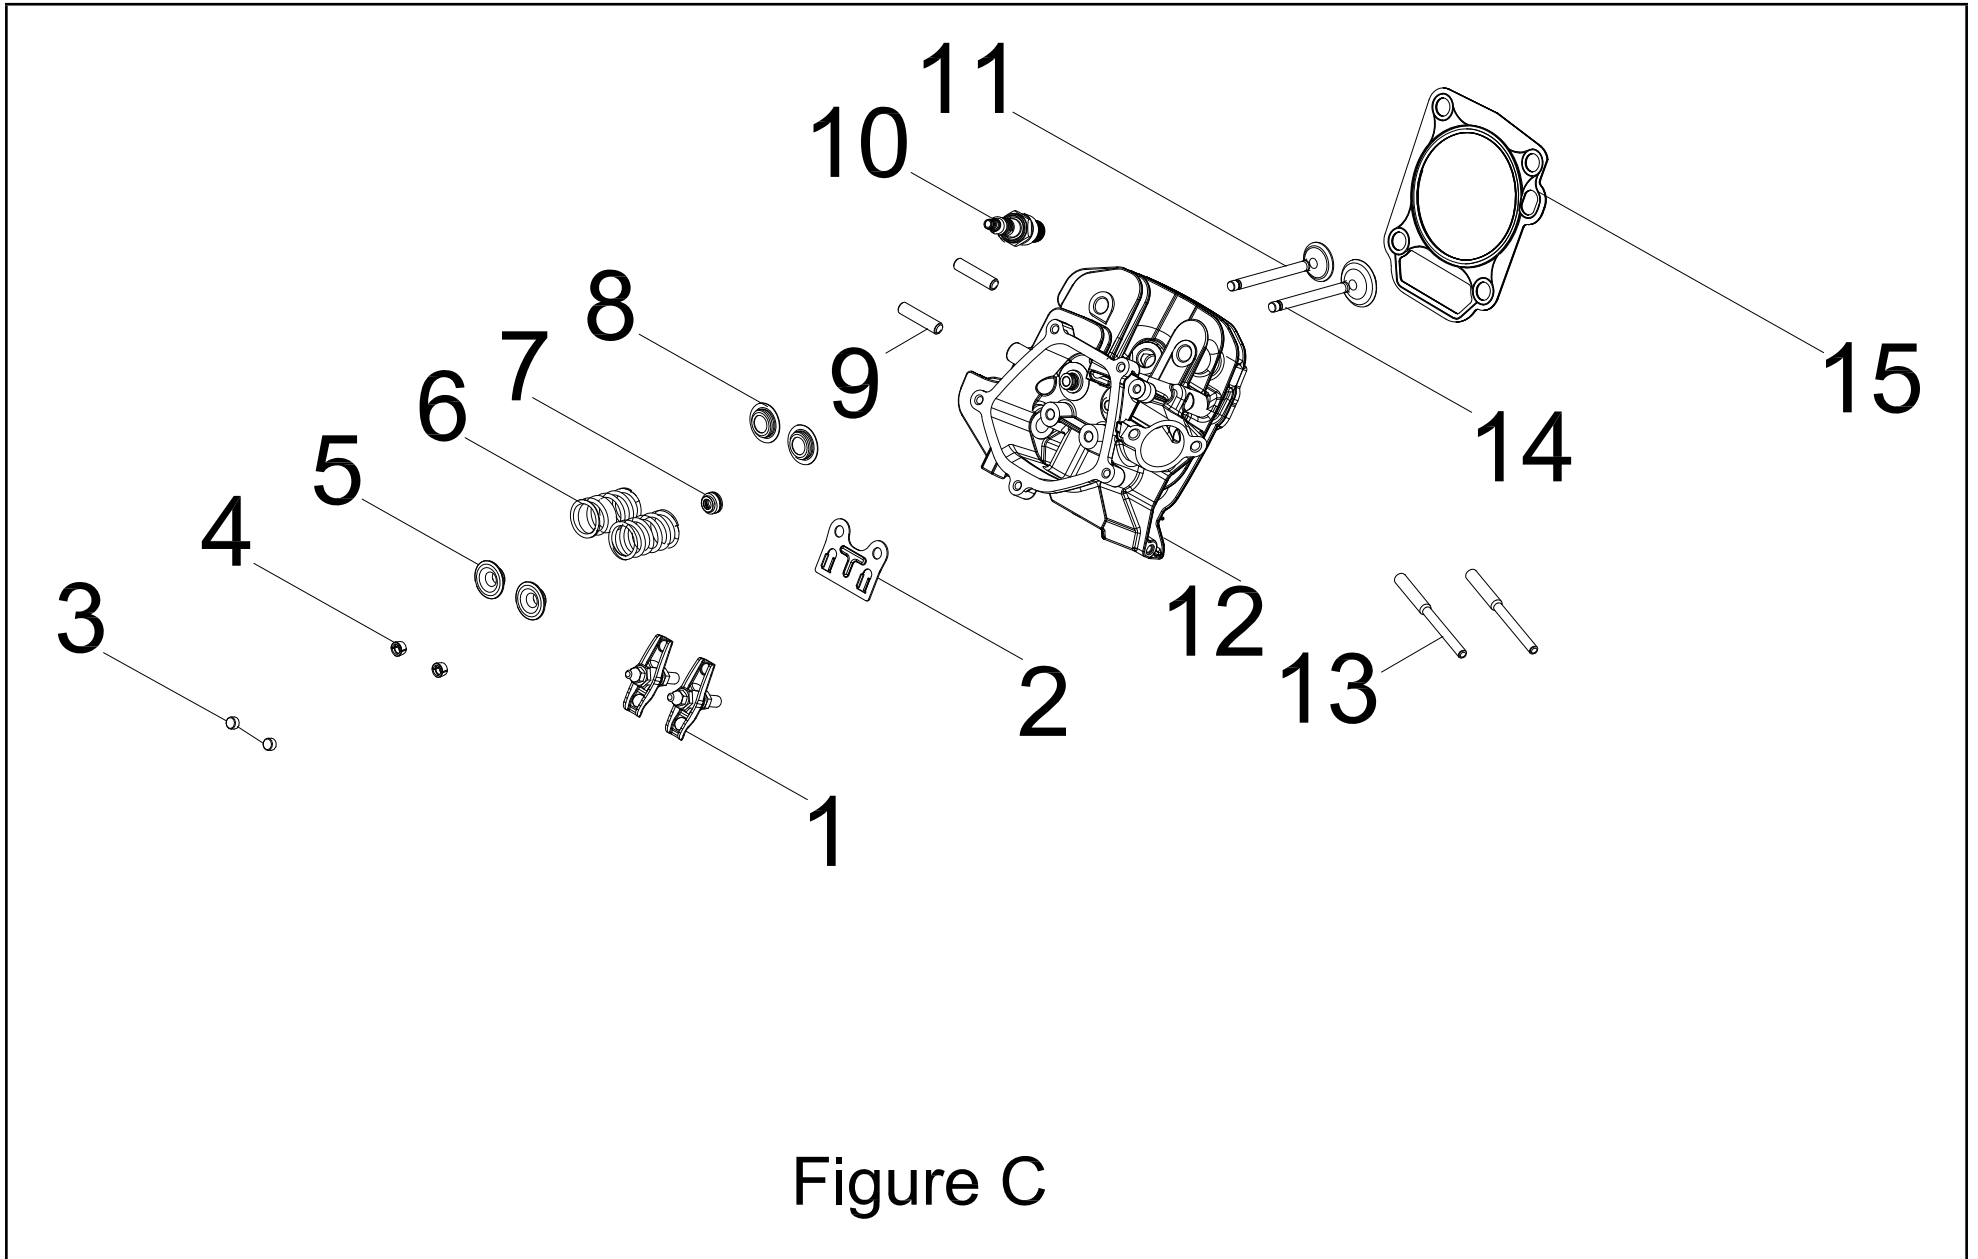

#	Part Number	Description	Qty.
31	100003225	Circlip, Wrist Pin	2
32	100030224	Piston	1
33	100003132	Wrist Pin	1
34	100719493	Connecting Rod Assembly	1
35	100003432	Bolt, Connecting Rod	2
36	100010272	Drain Bolt	1
37	100010459	Washer	1
38	100819645	Drain Tube	1
39	100010467	Washer Ø12 x 2 x Ø20	2
40	100010034	Oil Level Sensor	1
41	100717411	Crankshaft	1
42	100711980	Camshaft	1
43	100010521-0001	Washer Ø16.2 x 0.3 x Ø24	1
44	100010789	Bearing TM6207E - P64	1
45	100158287	Gasket, Crankcase Cover	1
46	100010549	Dowel Pin Ø8 x 12	2
47	100781809	Cover, Crankcase	1
48	100011323-0001	Flange Bolt M8 x 38	9
49	100017653	Oil Seal Ø35 x Ø52 x 7, Spiral Grain	1
50	100716081	Guard, Rear	1
51	100011260-0005	Bolt, M6x10	7
52	100716082	Gear Ring	1
53	100757994	Washer	1
54	100757973	Bolt M12 x 35	1
55	100716083	Guard, Front	1
56	100011548-0002	Bolt, M8x12	4
57	100749771-0003	Oil Dipstick Assembly	1
58	100010742	Bearing 6202 - P63	2
59	100150211	Balance Shaft	1
60	100720810-0001	Flange Bolt M8 x 50	2

CYLINDER HEAD PARTS DIAGRAM

Figure C

CYLINDER HEAD PARTS LIST

#	Part Number	Description	Qty.
1	100149155	Rocker Arm Assembly	2
2	100748373	Guide Plate, Push Rod	1
3	100004589	Retainer, Valve	2
4	100004576	Valve Collet	4
5	100004516	Valve Spring Seat, Upper	2
6	100067633	Spring, Valve	2
7	100004602	Oil Seal, Intake Valve	1
8	100004575	Valve Spring Seat, Lower	2
9	100717416	Stud Bolt M8 x 57	2
10	100009378	Spark Plug F6RTC	1
11	100719490	Exhaust Valve	1
12	100773180	Cylinder Head	1
13	100121829	Stud Bolt M6-8 x 123	2
14	100719491	Intake Valve	1
15	100150209	Gasket, Cylinder Head	1