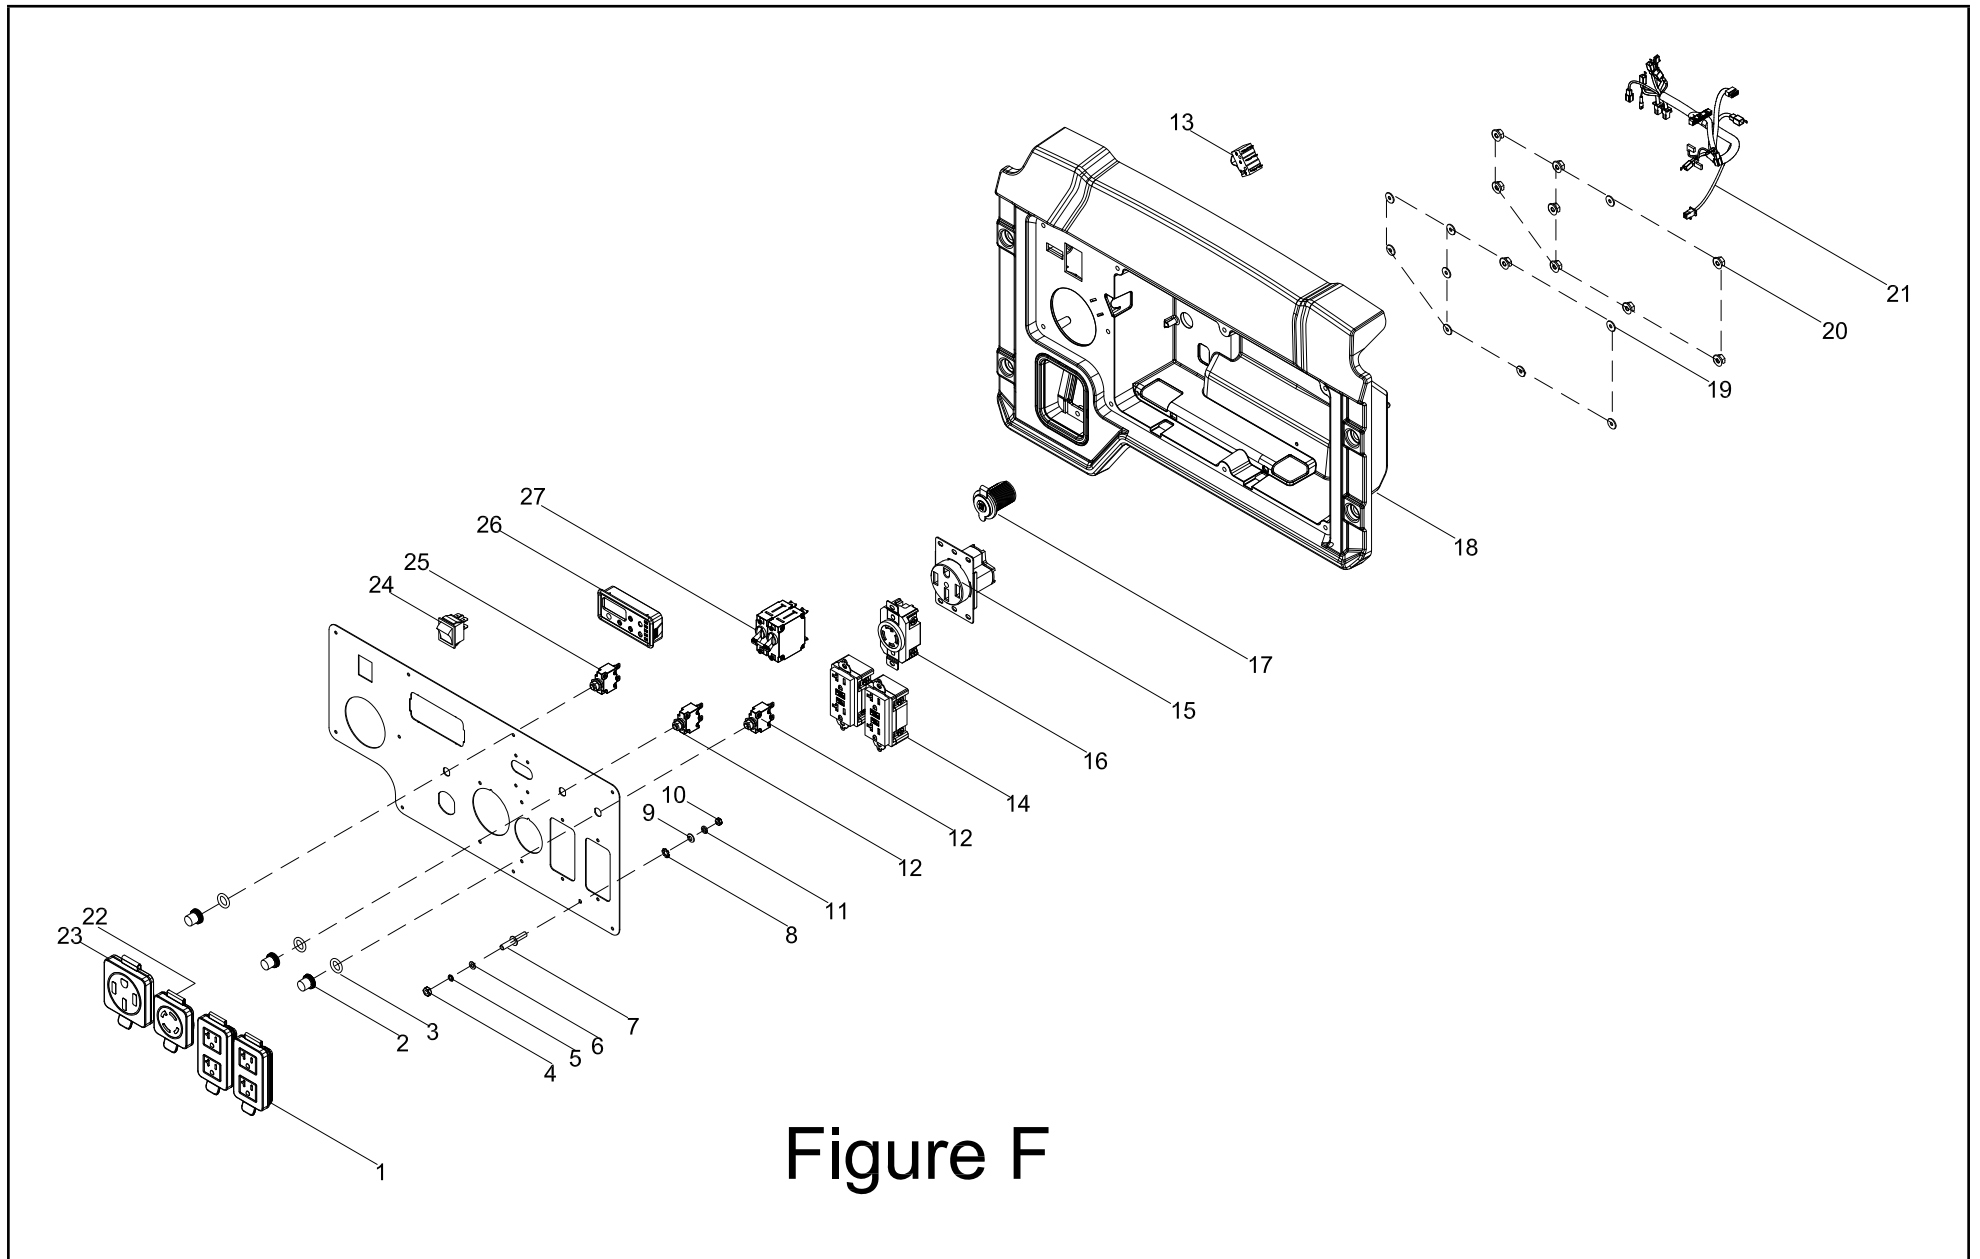

FUEL TANK PARTS LIST

#	Part Number	Description	Qty.
1	100021118	Bushing	4
2	100032369	Vibration Mounting, Fuel Tank	4
3	100772687	Fuel Gauge	1
4	100720340	Reversal Valve	1
5	100098838	Fuel Filter Assembly	1
6	100764890-0001	Fuel Tank	1
7	100142004	Fuel Tank Cap	1
8	100814188	Fitting, Fuel Tank	1

CONTROL PANEL PARTS DIAGRAM

Figure F