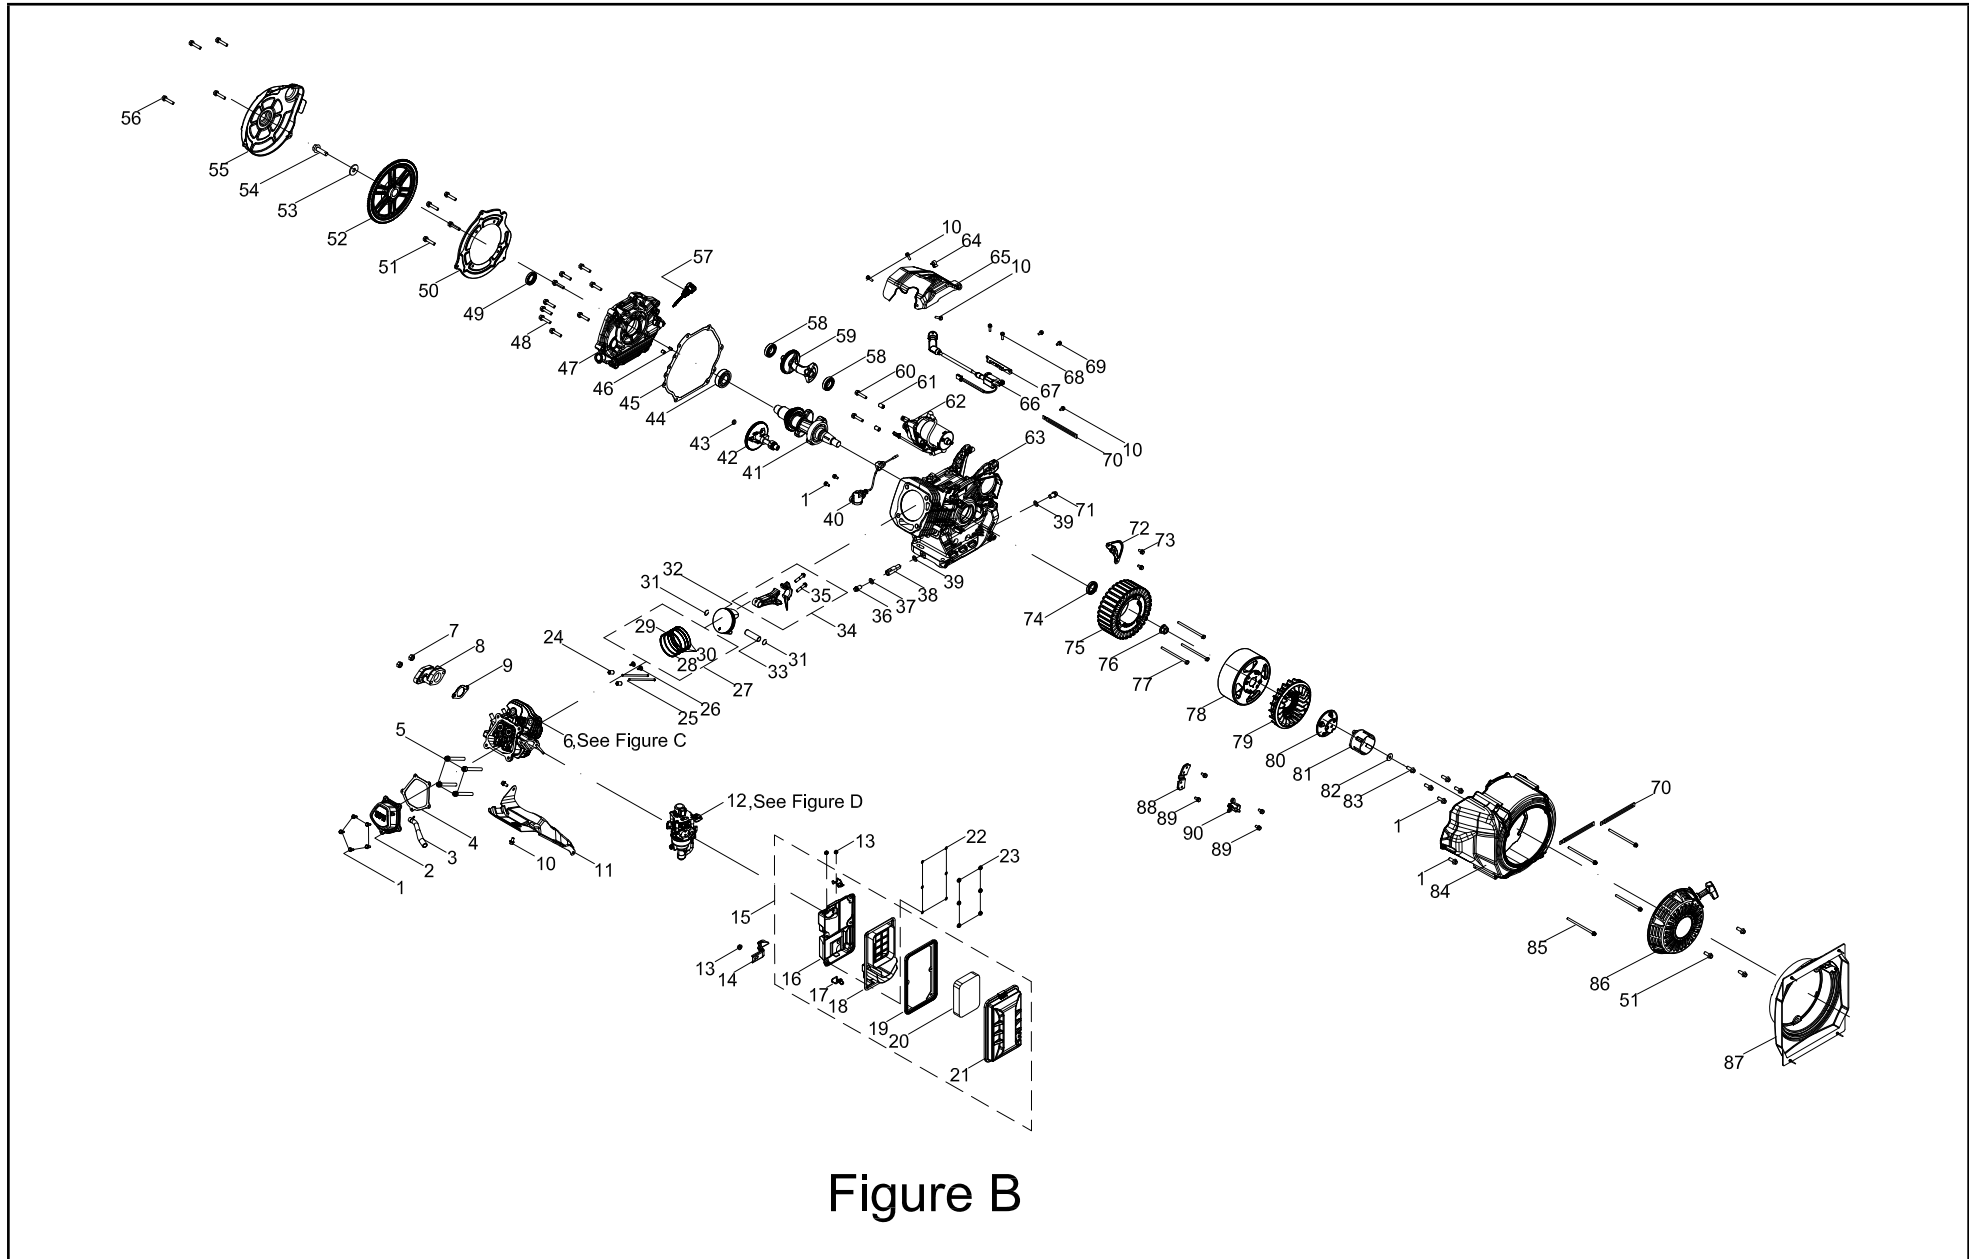

#	Part Number	Description	Qty.
61	100717401	Gasket	1
62	100773119	Muffler Subassembly	1
63	100818596	Muffler	1
64	100154368	Spark Arrester Assembly	1
65	100762313-0001	Mounting Bolt, Spark Arrester	2

ENGINE PARTS DIAGRAM

Figure B