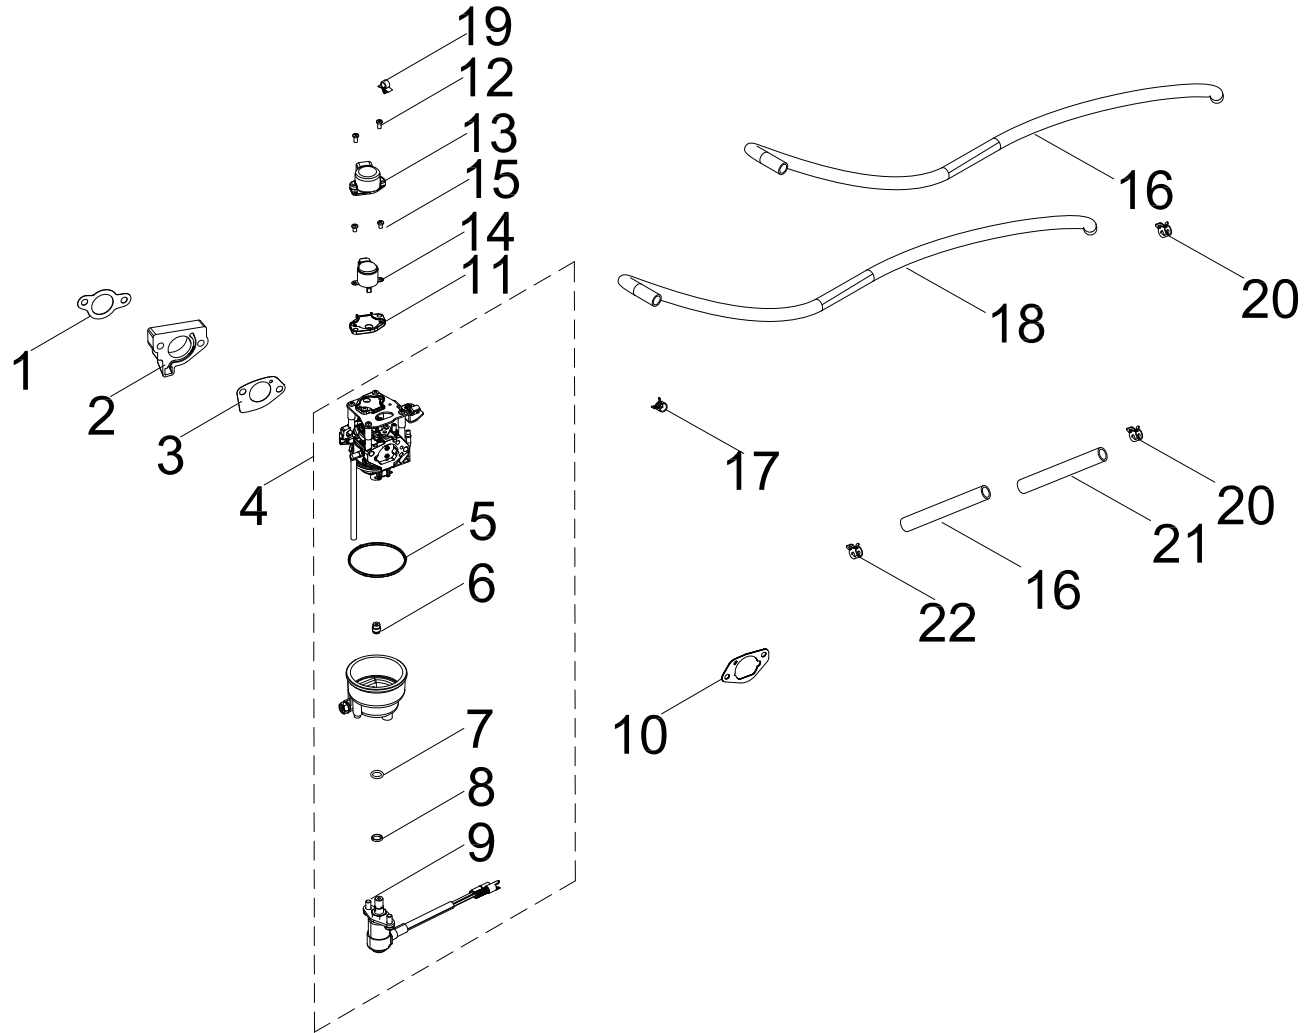

CYLINDER HEAD PARTS DIAGRAM

Figure C

CYLINDER HEAD PARTS LIST

#	Part Number	Description	Qty.
1	100149155	Rocker Arm Assembly	2
2	100748373	Guide Plate, Push Rod	1
3	100004589	Retainer, Valve	2
4	100004576	Valve Collet	4
5	100004516	Valve Spring Seat, Upper	2
6	100067633	Spring, Valve	2
7	100004602	Oil Seal, Intake Valve	1
8	100004575	Valve Spring Seat, Lower	2
9	100717416	Stud Bolt M8 x 57	2
10	100009378	Spark Plug F6RTC	1
11	100719490	Exhaust Valve	1
12	100773180	Cylinder Head	1
13	100121829	Stud Bolt M6-8 x 123	2
14	100719491	Intake Valve	1
15	100150209	Gasket, Cylinder Head	1

CARBURETOR PARTS DIAGRAM

Figure D

CARBURETOR PARTS LIST

#	Part Number	Description	Qty.
1	100717412	Gasket, Insulator	1
2	100712967	Insulator, Carburetor	1
3	100717417	Gasket, Carburetor	1
4	100776830	Carburetor	1
5	100085766	Fuel Bowl O-Ring	1
6	100727684	Main Jet Standard (110)	1
	100155681	Main Jet Altitude 1000-3000m (108)	/
7	100134226	O-Ring, Solenoid Valve Base	1
8	100134227	O-Ring, Solenoid Valve	1
9	100778595	Solenoid Valve	1
10	100717415	Gasket, Air Filter Base	1
11	100781214	Insulating Board	1
12	100060638-0001	Screw M4 x 8	2
13	100074044-0001	Protection Cover	1
14	100777984	Stepping Motor	1
15	100031809-0004	Screw M3 x 6	2
16	100817404	Fuel Hose Jacket	2
17	100005149	Clamp Ø7.5	1
18	100781478	Fuel Tube	1
19	100052808	Clamp	1
20	100005148	Clamp Ø8	2
21	100776894	Fuel Tube 1	1
22	100005138	Clamp Ø9.5	1