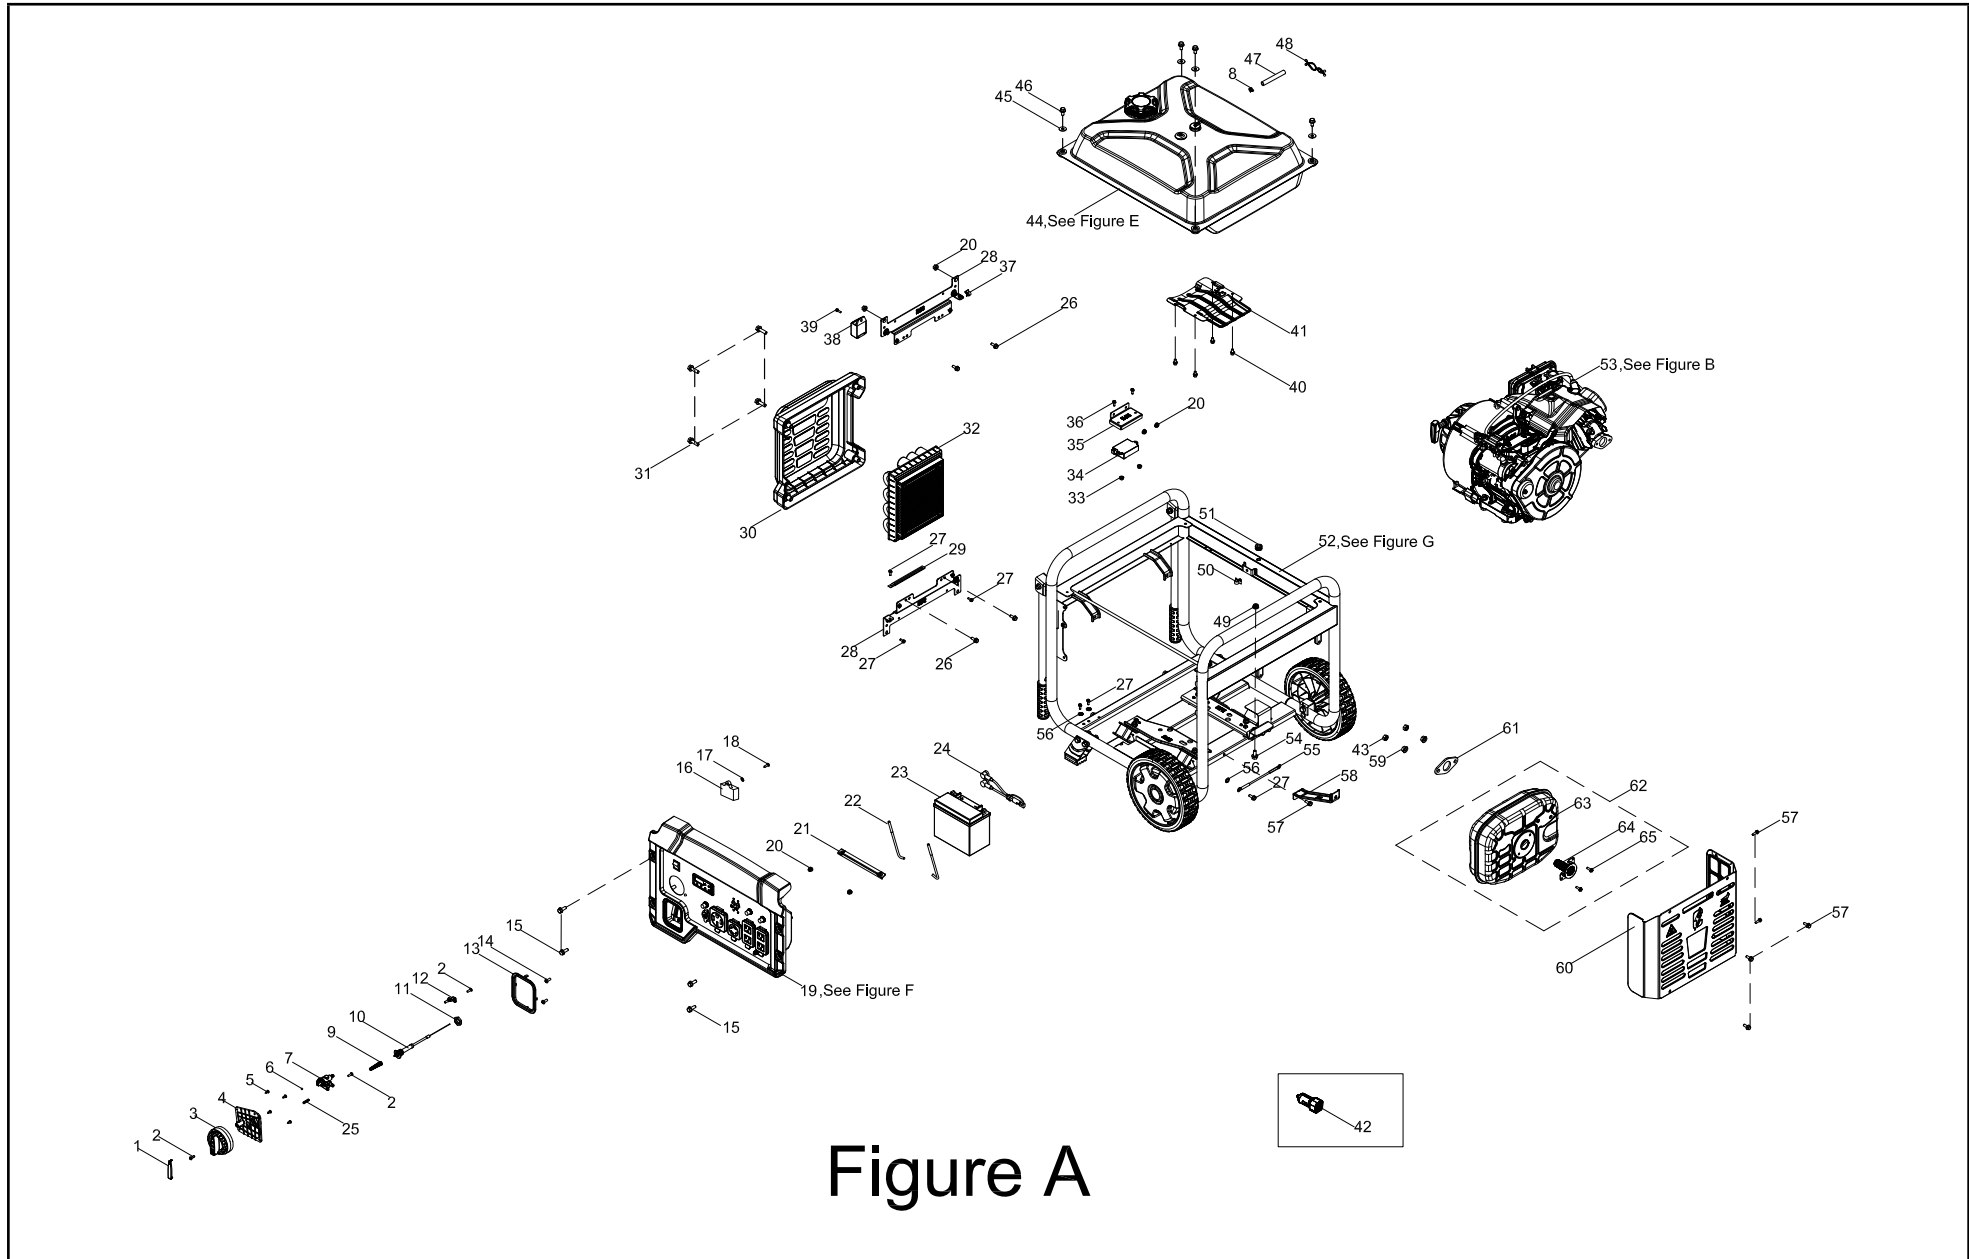

TABLE OF CONTENTS

Inverter Parts Diagram	3
Inverter Parts List	4
Engine Parts Diagram	6
Engine Parts List	7
Cylinder Head Parts Diagram	9
Cylinder Head Parts List	10
Carburetor Parts Diagram	11
Carburetor Parts List	12
Fuel Tank Parts Diagram	13
Fuel Tank Parts List	14
Control Panel Parts Diagram	15
Control Panel Parts List	16
Frame Assembly Parts Diagram	17
Frame Assembly Parts List	18
Wiring Diagram	19

INVERTER PARTS DIAGRAM

Figure A

INVERTER PARTS LIST

#	Part Number	Description	Qty.
1	100712234	Cover, Dial Knob	1
2	100139852-0001	Screw M4 x 12	3
3	100808915	Fuel Dial	1
4	100725109	Mounting Seat, Fuel Dial	1
5	100032963-0003	Self-tapping Screw ST3.5 x 13	4
6	100717043	Slide Block, Fuel Switch	1
7	100725107	Fuel Valve	1
8	100005148	Clamp Ø8	1
9	100779920	Spring	1
10	100766161	Choke Wire	1
11	100729582	Nut M16 x 1.5	1
12	100725113	Stopper, Fuel Dial	1
13	100725010	Deco Trim, Recoil	1
14	100010954-0001	Screw M5 x 12	2
15	100011266-0003	Flange Bolt M6 x 20	4
16	100813542	Charger	1
17	100010919-0002	Washer, Ø5	1
18	100032967-0002	Self-tapping Screw, ST4.2 x 16	1
19	100764887	Panel Assembly, See Figure F	1
20	100011452-0003	Flange Nut M6	6
21	100021372-0017	Pressing Plate, Battery	1
22	100021362-0003	Bolt	2
23	100021409	Battery	1
24	100750829	Battery Connecting Wire	1
25	100725111	Fuel Dial Spring	1
26	100011249-0003	Bolt, M5 x 12	4
27	100011261-0004	Flange Bolt, M6 x 12, GB5789	6
28	100764883	Inverter Mounting Bracket	2
29	100062546	Clip B	1
30	100764882	Protective Cover, Inverter Module	1