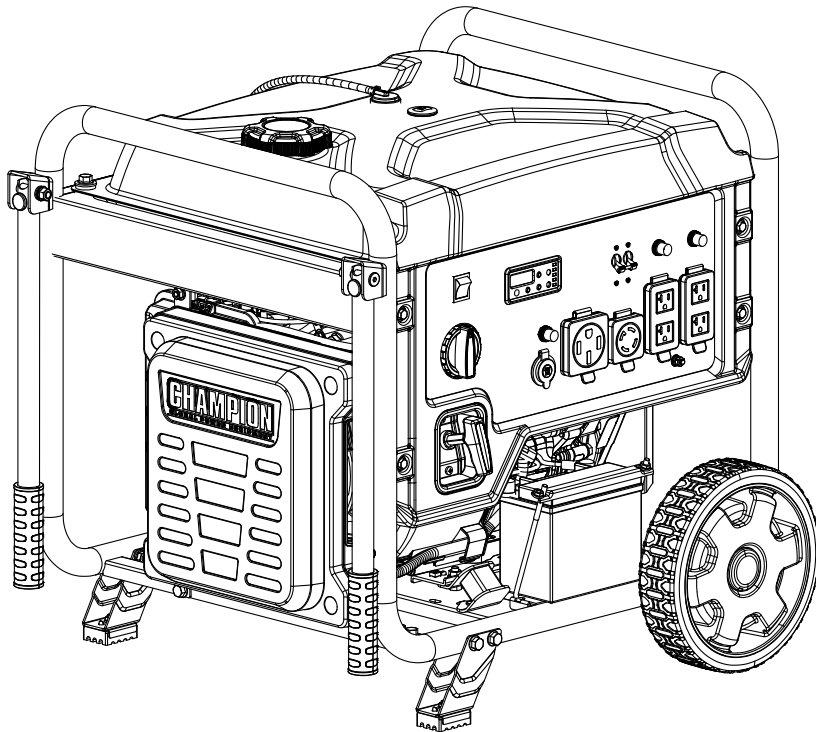

Champion Power Equipment, Inc.

MODEL #201240

PARTS INFORMATION

10,000W ELECTRIC START OPEN FRAME INVERTER

SERIAL NUMBER RANGE: ALL

To order replacement parts please visit:
shop.championpowerequipment.com
or call **1-877-338-0999**.

TABLE OF CONTENTS

Inverter Parts Diagram	3
Inverter Parts List	4
Engine Parts Diagram	6
Engine Parts List	7
Cylinder Head Parts Diagram	9
Cylinder Head Parts List	10
Carburetor Parts Diagram	11
Carburetor Parts List	12
Fuel Tank Parts Diagram	13
Fuel Tank Parts List	14
Control Panel Parts Diagram	15
Control Panel Parts List	16
Frame Assembly Parts Diagram	17
Frame Assembly Parts List	18
Wiring Diagram	19

INVERTER PARTS DIAGRAM

Figure A

INVERTER PARTS LIST

#	Part Number	Description	Qty.
1	100712234	Cover, Dial Knob	1
2	100139852-0001	Screw M4 x 12	3
3	100808915	Fuel Dial	1
4	100725109	Mounting Seat, Fuel Dial	1
5	100032963-0003	Self-tapping Screw ST3.5 x 13	4
6	100717043	Slide Block, Fuel Switch	1
7	100725107	Fuel Valve	1
8	100005148	Clamp Ø8	1
9	100779920	Spring	1
10	100766161	Choke Wire	1
11	100729582	Nut M16 x 1.5	1
12	100725113	Stopper, Fuel Dial	1
13	100725010	Deco Trim, Recoil	1
14	100010954-0001	Screw M5 x 12	2
15	100011266-0003	Flange Bolt M6 x 20	4
16	100813542	Charger	1
17	100010919-0002	Washer, Ø5	1
18	100032967-0002	Self-tapping Screw, ST4.2 x 16	1
19	100764887	Panel Assembly, See Figure F	1
20	100011452-0003	Flange Nut M6	6
21	100021372-0017	Pressing Plate, Battery	1
22	100021362-0003	Bolt	2
23	100021409	Battery	1
24	100750829	Battery Connecting Wire	1
25	100725111	Fuel Dial Spring	1
26	100011249-0003	Bolt, M5 x 12	4
27	100011261-0004	Flange Bolt, M6 x 12, GB5789	6
28	100764883	Inverter Mounting Bracket	2
29	100062546	Clip B	1
30	100764882	Protective Cover, Inverter Module	1