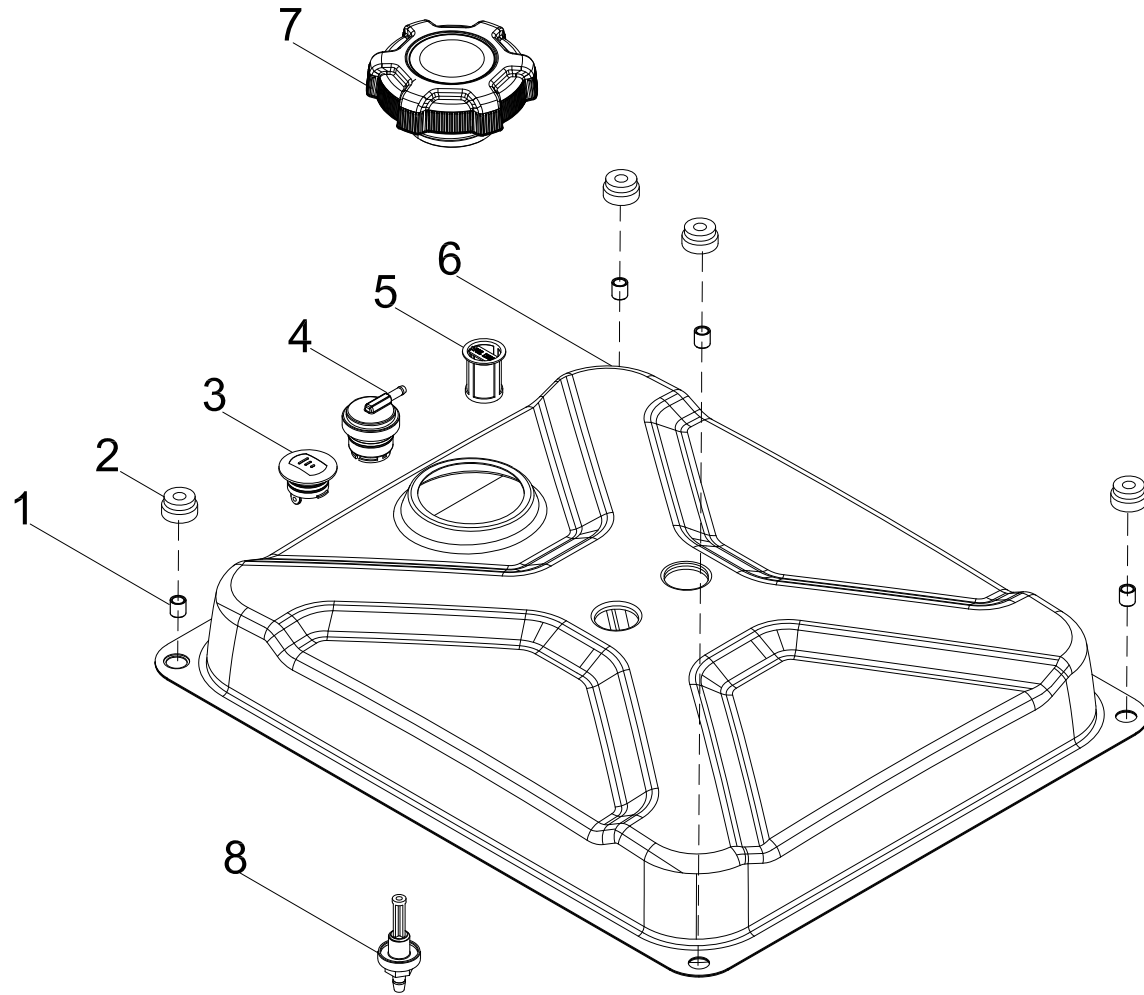

CARBURETOR PARTS LIST

#	Part Number	Description	Qty.
1	100717412	Gasket, Insulator	1
2	100712967	Insulator, Carburetor	1
3	100717417	Gasket, Carburetor	1
4	100776830	Carburetor	1
5	100085766	Fuel Bowl O-Ring	1
6	100727684	Main Jet Standard (110)	1
	100155681	Main Jet Altitude 1000-3000m (108)	/
7	100134226	O-Ring, Solenoid Valve Base	1
8	100134227	O-Ring, Solenoid Valve	1
9	100778595	Solenoid Valve	1
10	100717415	Gasket, Air Filter Base	1
11	100781214	Insulating Board	1
12	100060638-0001	Screw M4 x 8	2
13	100074044-0001	Protection Cover	1
14	100777984	Stepping Motor	1
15	100031809-0004	Screw M3 x 6	2
16	100817404	Fuel Hose Jacket	2
17	100005149	Clamp Ø7.5	1
18	100781478	Fuel Tube	1
19	100052808	Clamp	1
20	100005148	Clamp Ø8	2
21	100776894	Fuel Tube 1	1
22	100005138	Clamp Ø9.5	1

FUEL TANK PARTS DIAGRAM

Figure E