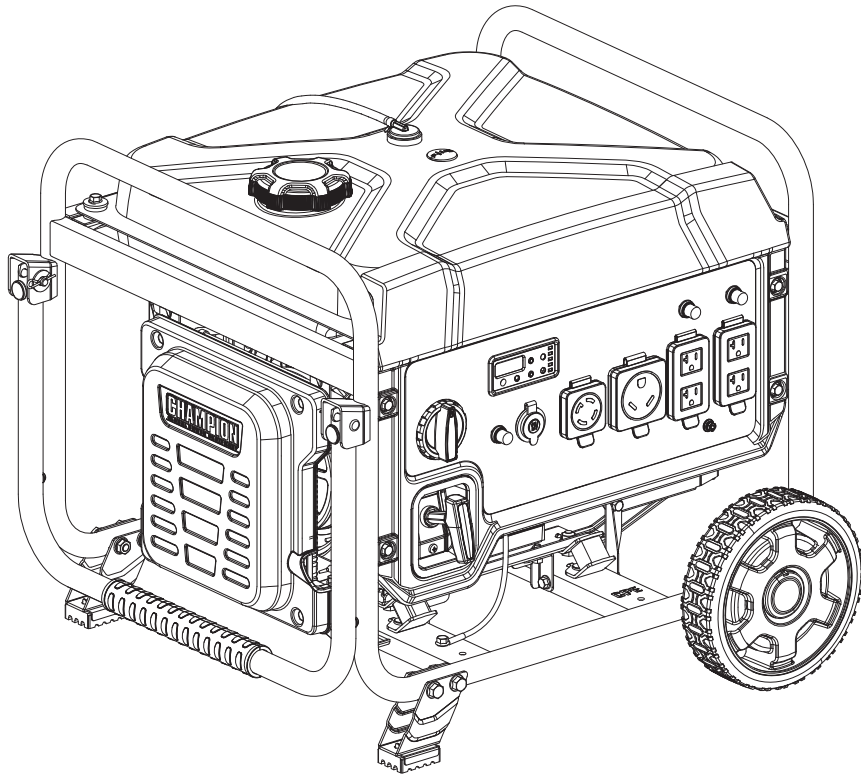

PARTS INFORMATION

7250W OPEN FRAME INVERTER

SERIAL NUMBER RANGE: ALL

To order replacement parts please visit:
shop.championpowerequipment.com
or call **1-877-338-0999**.