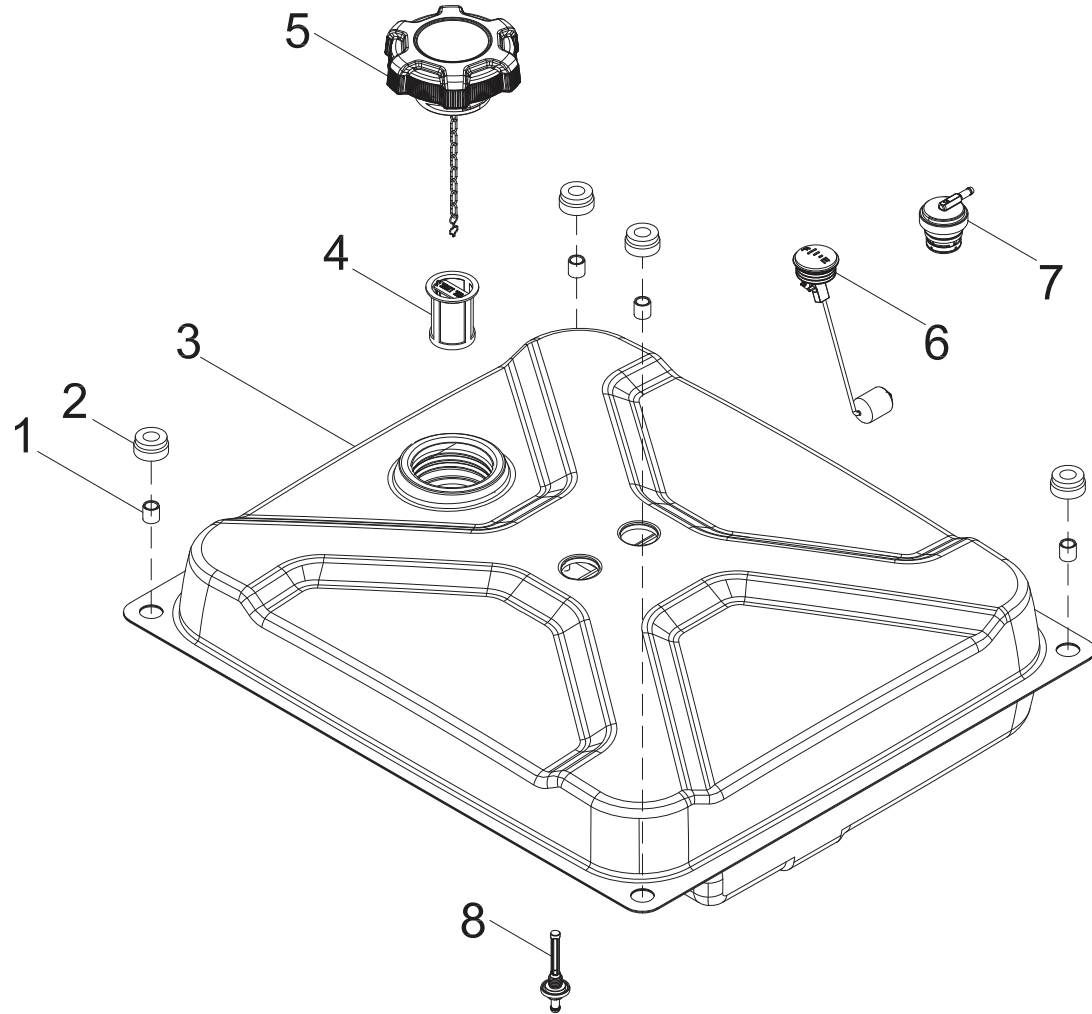

FUEL TANK PARTS DIAGRAM

Figure E

FUEL TANK PARTS LIST

#	Part Number	Description	Qty.
1	100021118	Bushing, Ø12 x Ø9 x 13	4
2	100032369	Vibration Mounting, Fuel Tank	4
3	100774831	Fuel Tank, 17.8L	1
4	100098838	Fuel Filter Assembly	1
5	100142004	Fuel Tank Cap	1
6	100767113	Fuel Gauge	1
7	100720340	Reversal Valve	1
8	100714546	Fuel Tank Nipple	1