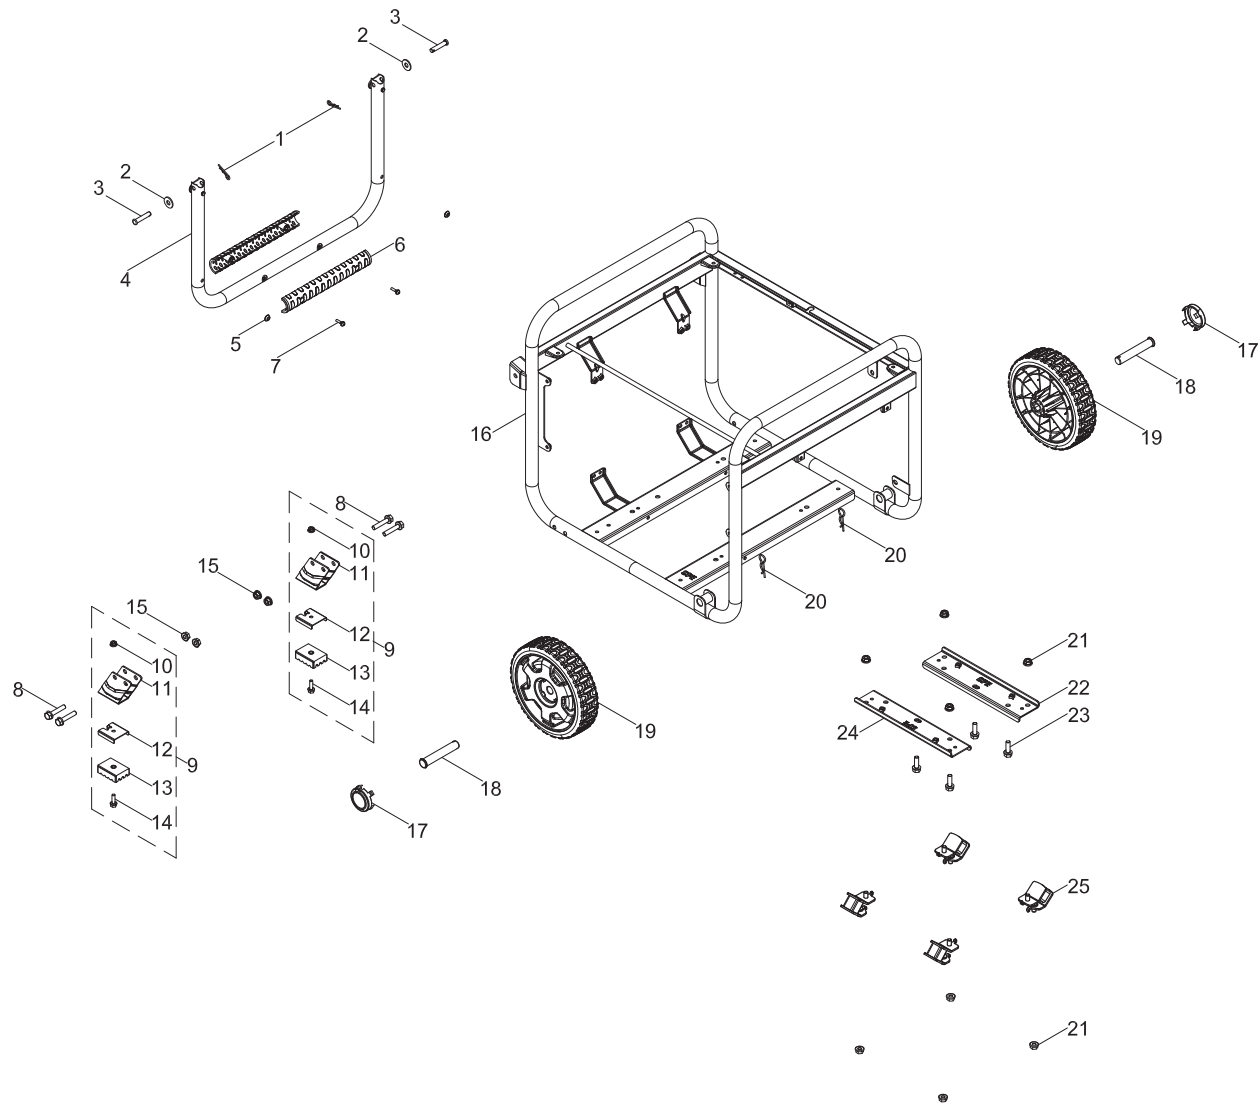

FRAME ASSEMBLY PARTS DIAGRAM

Figure G

FRAME ASSEMBLY PARTS LIST

#	Part Number	Description	Qty.
1	100714685-0001	R-pin, R5	2
2	100008220-0001	Nylon Washer	2
3	100011049-0001	Roll Pin Ø8 x 45	2
4	100767102-0001	Handle	1
5	100078853	Damping Pad, Handle	2
6	100711157	Sheath, Handle	1
7	100095857-0005	Flange Bolt M4 x 18, GB9074.8	2
8	100011325-0004	Flange Bolt M8 x 40	4
9	100716098-0001	Support Leg Assembly	2
10	100011452-0003	Flange Nut M6	2
11	100724735-0001	Support Leg	2
12	100068623-0001	Stop Block	2
13	100058956	Vibration Mount	2
14	100011266-0004	Flange Bolt M6 x 20, GB5789	2
15	100011453-0002	Flange Nut M8, GB6177.1	4
16	100767117-0001	Frame	1
17	100712243-0001	Tire Cover, Yellow	2
18	100123528-0002	Roll Pin, Ø16 x 91	2
19	100714023-0001	8 In. Wheel, Yellow	2
20	100023414-0002	R-pin, R8	2
21	100079483-0001	Flange Nut M8	8
22	100767119-0001	Rear Mounting Bracket, Engine	1
23	100011315-0002	Flange Nut M8 x 25, GB5789	4
24	100767118-0001	Front Mounting Bracket, Engine	1
25	100771289	Vibration Mount, Support	4