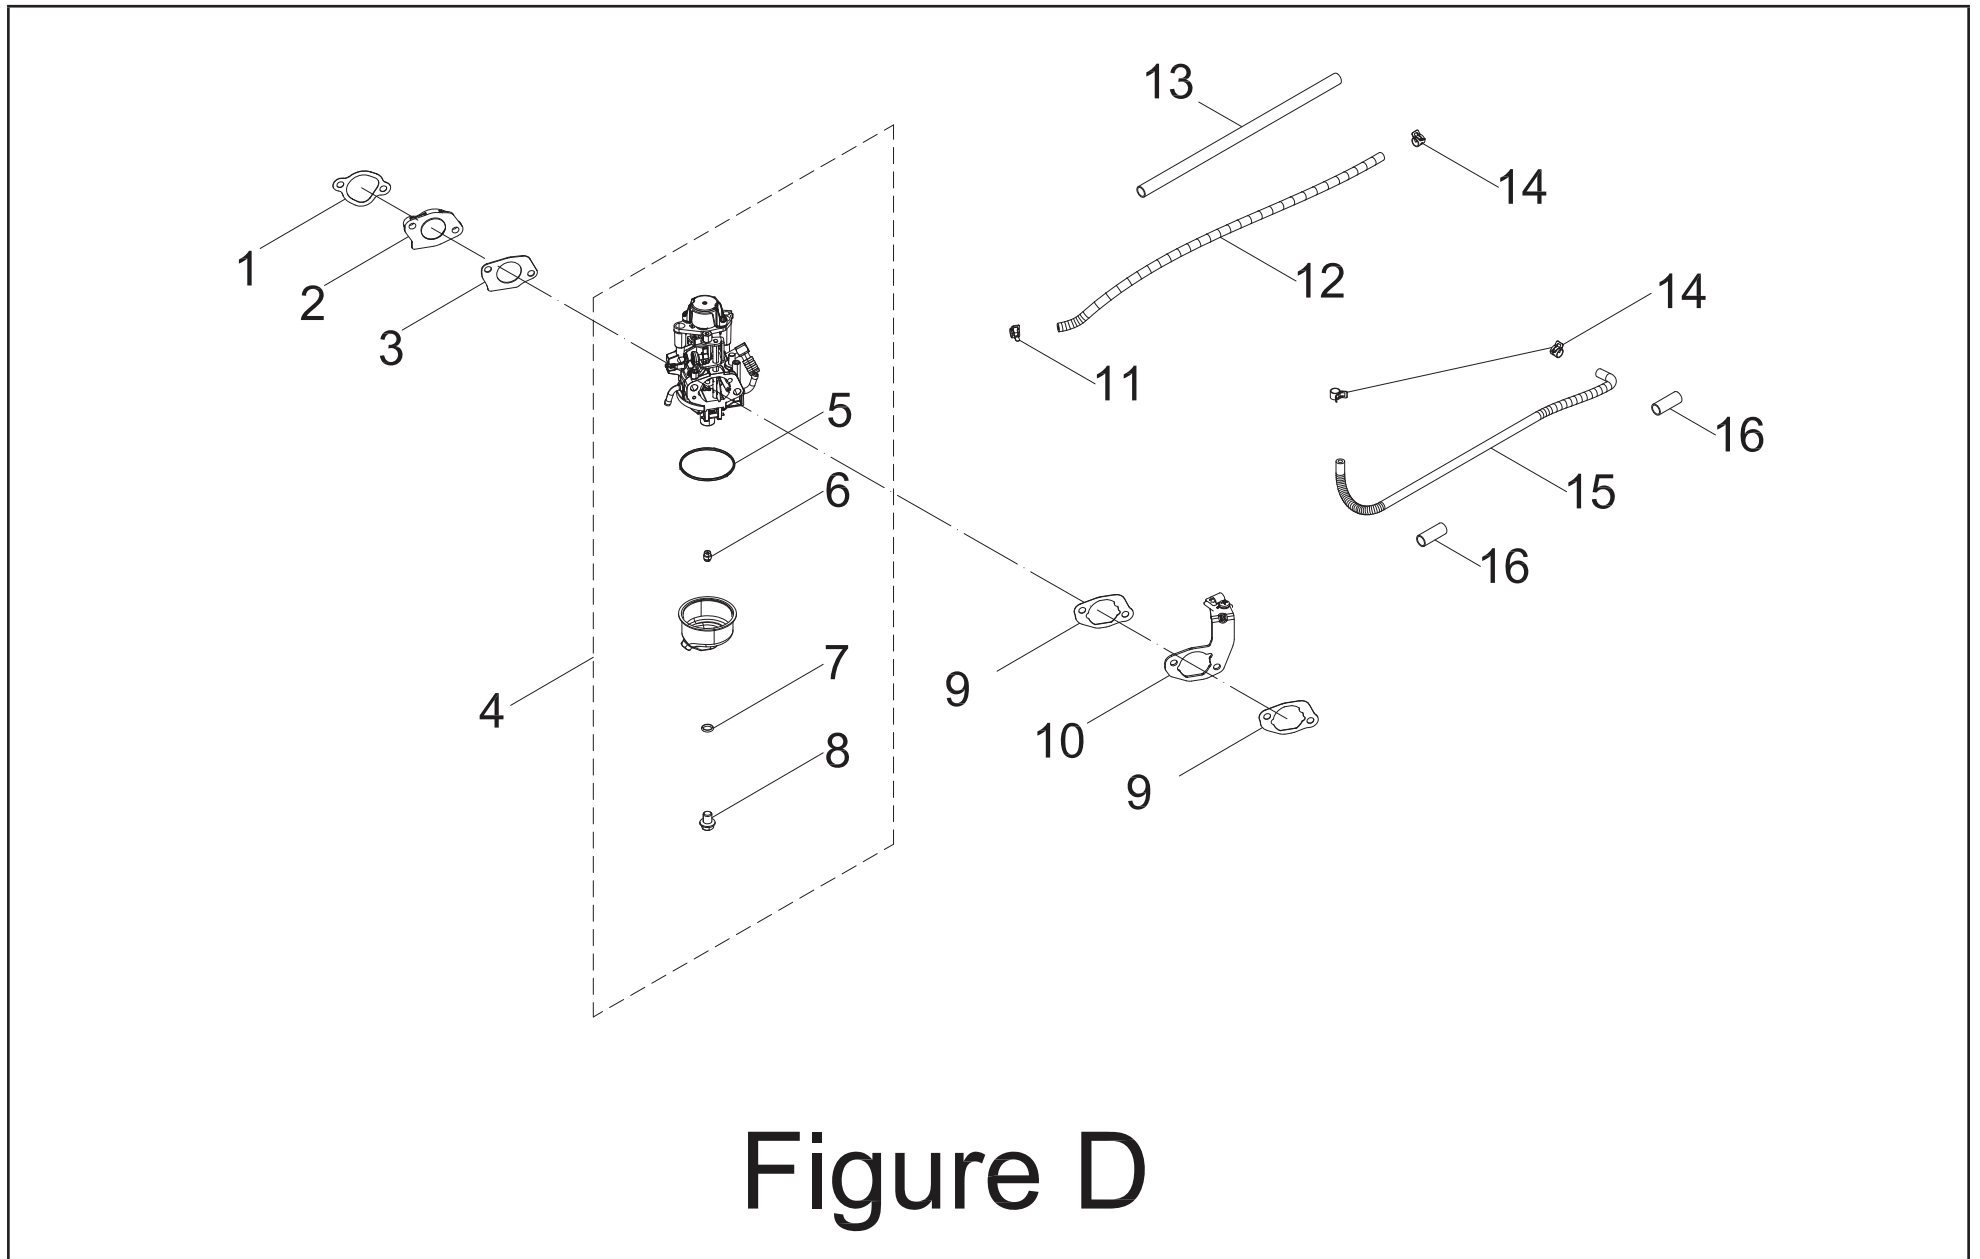

CYLINDER HEAD PARTS DIAGRAM

Figure C

CYLINDER HEAD PARTS LIST

#	Part Number	Description	Qty.
1	100011518-0001	Flange Bolt M5 x 12, GB16674	2
2	100750420	Rocker Arm Assembly	2
3	100765720	Rocker Arm Coreshaft	2
4	100750445	Spring, Valve	2
5	100004588	Retainer, Valve	2
6	100073758	Valve Spring Seat, Upper	2
7	100073840	Valve Collet	4
8	100004599	Oil Seal, Intake Valve	2
9	100760100	Cylinder Head	1
10	100009378	Spark Plug F6RTC	1
11	100764146	Gasket, Cylinder Head	1
12	100750222	Intake Valve	1
13	100750187	Exhaust Valve	1
14	100010351-0001	Stud, M6 x 89	2

CARBURETOR PARTS DIAGRAM

Figure D

CARBURETOR PARTS LIST

#	Part Number	Description	Qty.
1	100753495	Gasket, Insulator	1
2	100753491	Insulator, Carburetor	1
3	100060759	Gasket, Carburetor	1
4	100773392	Carburetor Assembly	1
5	100005720	Fuel Bowl O-Ring	1
6	100810699	Main Jet Standard (86)	1
	100005773	Main Jet Altitude 1000-3000m (84)	1
7	100006037	O-Ring, Float Bowl	1
8	100005725	Bolt, Float Bowl	1
9	100067685	Gasket, Air Filter Base	2
10	100773402	Choke Lever Rack	1
11	100005149	Clamp Ø7.5	1
12	100776897	Fuel Tube, Fuel Valve to Carburetor	1
13	100800436	Fuel Hose Jacket 1	1
14	100005148	Clamp Ø8	3
15	100776896	Fuel Tube, Fuel Tank to Valve	1
16	100820083	Fuel Hose Jacket 2	2