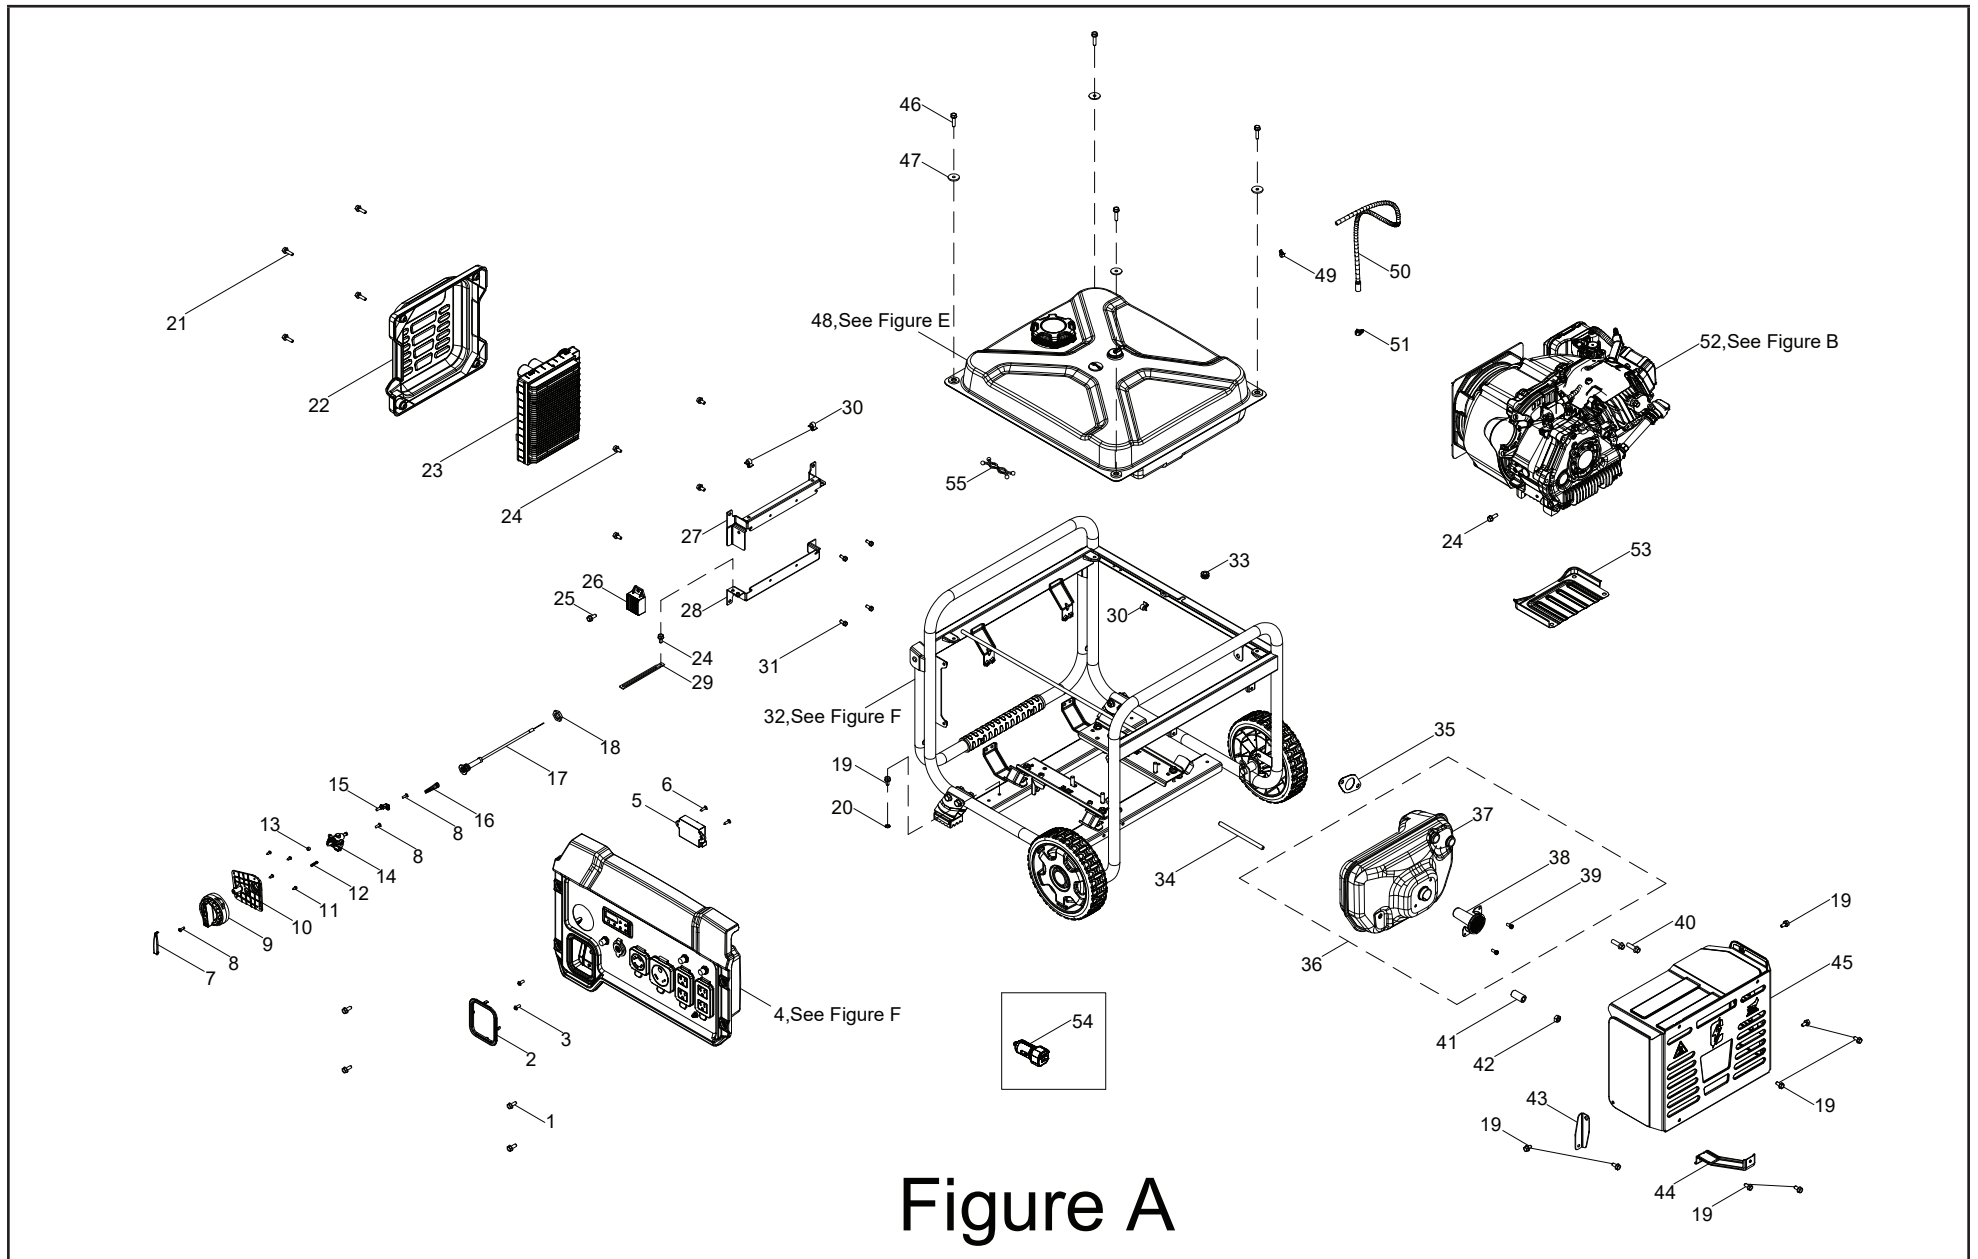

TABLE OF CONTENTS

Inverter Generator Parts Diagram	3
Inverter Generator Parts List	4
Engine Parts Diagram	5
Engine Parts List	6
Cylinder Head Parts Diagram	8
Cylinder Head Parts List	9
Carburetor Parts Diagram	10
Carburetor Parts List	11
Fuel Tank Parts Diagram	12
Fuel Tank Parts List	13
Control Panel Parts Diagram	14
Control Panel Parts List	15
Frame Assembly Parts Diagram	16
Frame Assembly Parts List	17
Wiring Diagram	18

INVERTER GENERATOR PARTS DIAGRAM

Figure A

INVERTER GENERATOR PARTS LIST

#	Part Number	Description	Qty.
1	100011264-0002	Flange Bolt M6 x 16	4
2	100725010	Deco Trim, Recoil	1
3	100010954-0001	Screw M5 x 12	2
4	100767110-0001	Panel Assembly, See Figure F	1
5	5.1830.022	CO Shutdown Module	1
6	100032967-0002	Self-tapping Screw ST4.2 x 16	2
7	100712234	Cover, Dial Knob	1
8	100031845-0002	Screw M4 x 12, GB823	3
9	100808915	Fuel Dial	1
10	100725109	Mounting Seat, Fuel Dial	1
11	100032963-0003	Self-tapping Screw ST3.5 x 13	4
12	100725111	Fuel Dial Spring	1
13	100725112	Slid Block, Fuel Switch	1
14	100725107	Fuel Valve	1
15	100725113	Stopper, Fuel Dial	1
16	100818319	Spring, Choke Level	1
17	100767111	Choke Lever Rack	1
18	100729582	Nut M16 x 1.5	1
19	100011261-0002	Flange Bolt M6 x 12	9
20	100128826-0001	Lock Washer Ø6, Toothed	1
21	100011266-0003	Flange Bolt M6 x 20, GB5789	4
22	100725013-0001	Protective Cover, Inverter Module	1
23	100812757	Inverter Module, 120V_240V 60Hz	1
24	100011261-0004	Flange Bolt M6 x 12, GB5789	6
25	100031956-0002	Flange Bolt M6 x 15, GB16674	1
26	100815743-0001	Rectifier Bridge, Capacitance	1
27	100767104	Bracket, Inverter Module, Top	1
28	100767105	Bracket, Inverter Module, lower	1
29	100062546	Wire Clip B	1
30	100000667	Clamp Ø8 x 8	3