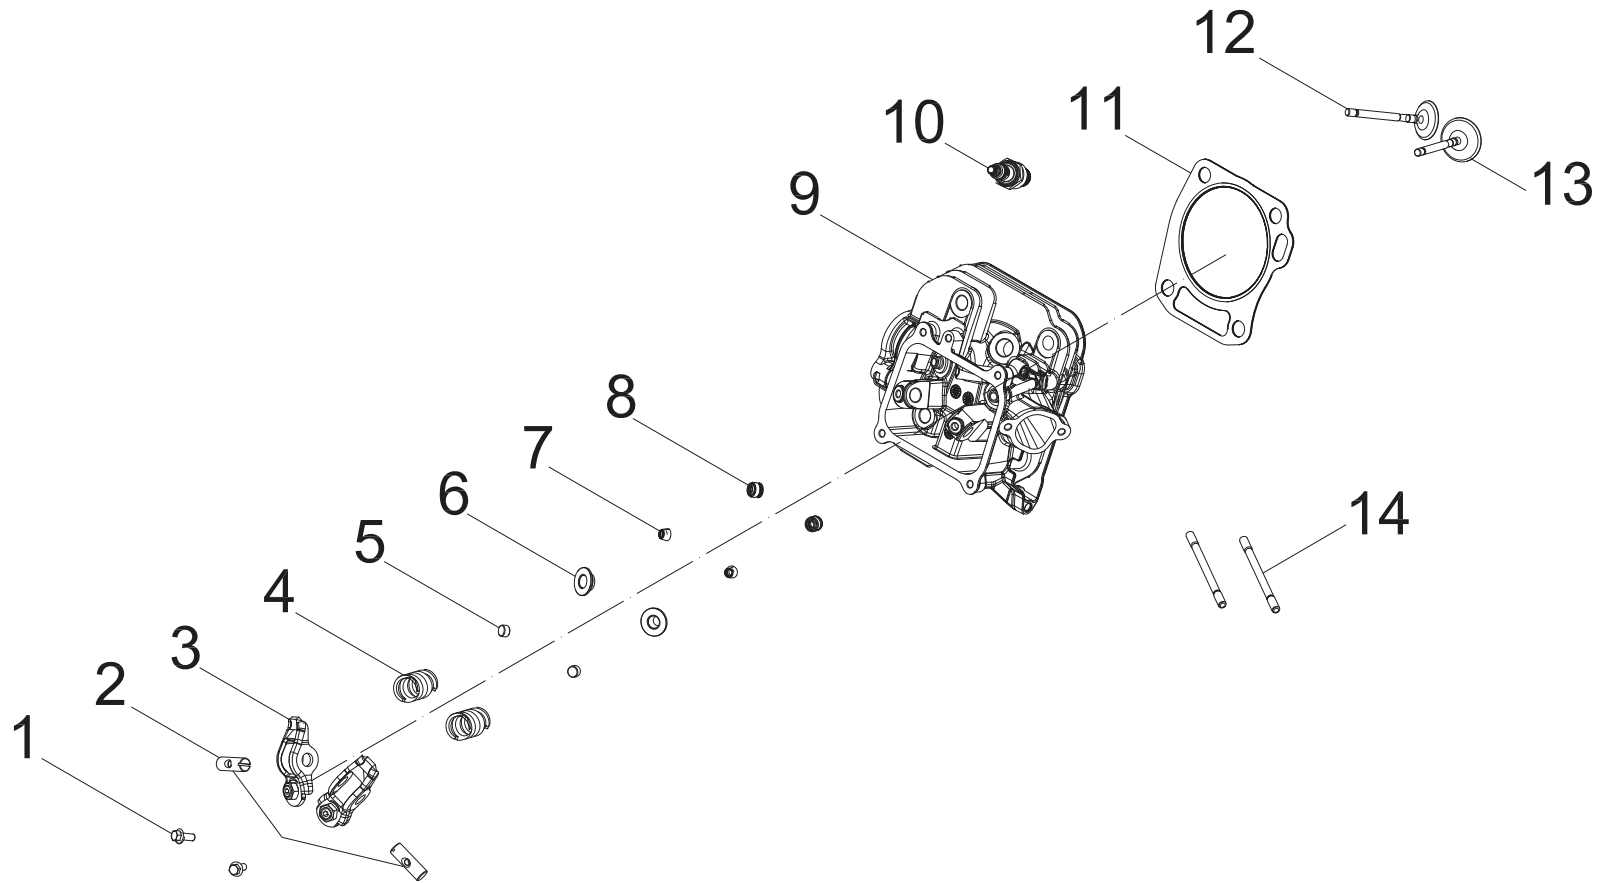

CYLINDER HEAD PARTS DIAGRAM

Figure C

CYLINDER HEAD PARTS LIST

#	Part Number	Description	Qty.
1	100011518-0001	Flange Bolt M5 x 12, GB16674	2
2	100750420	Rocker Arm Assembly	2
3	100765720	Rocker Arm Coreshaft	2
4	100750445	Spring, Valve	2
5	100004588	Retainer, Valve	2
6	100073758	Valve Spring Seat, Upper	2
7	100073840	Valve Collet	4
8	100004599	Oil Seal, Intake Valve	2
9	100760100	Cylinder Head	1
10	100009378	Spark Plug F6RTC	1
11	100764146	Gasket, Cylinder Head	1
12	100750222	Intake Valve	1
13	100750187	Exhaust Valve	1
14	100010351-0001	Stud, M6 x 89	2

CARBURETOR PARTS DIAGRAM

Figure D

CARBURETOR PARTS LIST

#	Part Number	Description	Qty.
1	100753495	Gasket, Insulator	1
2	100753491	Insulator, Carburetor	1
3	100060759	Gasket, Carburetor	1
4	100773392	Carburetor Assembly	1
5	100005720	Fuel Bowl O-Ring	1
6	100810699	Main Jet Standard (86)	1
	100005773	Main Jet Altitude 1000-3000m (84)	1
7	100006037	O-Ring, Float Bowl	1
8	100005725	Bolt, Float Bowl	1
9	100067685	Gasket, Air Filter Base	2
10	100773402	Choke Lever Rack	1
11	100005149	Clamp Ø7.5	1
12	100776897	Fuel Tube, Fuel Valve to Carburetor	1
13	100800436	Fuel Hose Jacket 1	1
14	100005148	Clamp Ø8	3
15	100776896	Fuel Tube, Fuel Tank to Valve	1
16	100820083	Fuel Hose Jacket 2	2