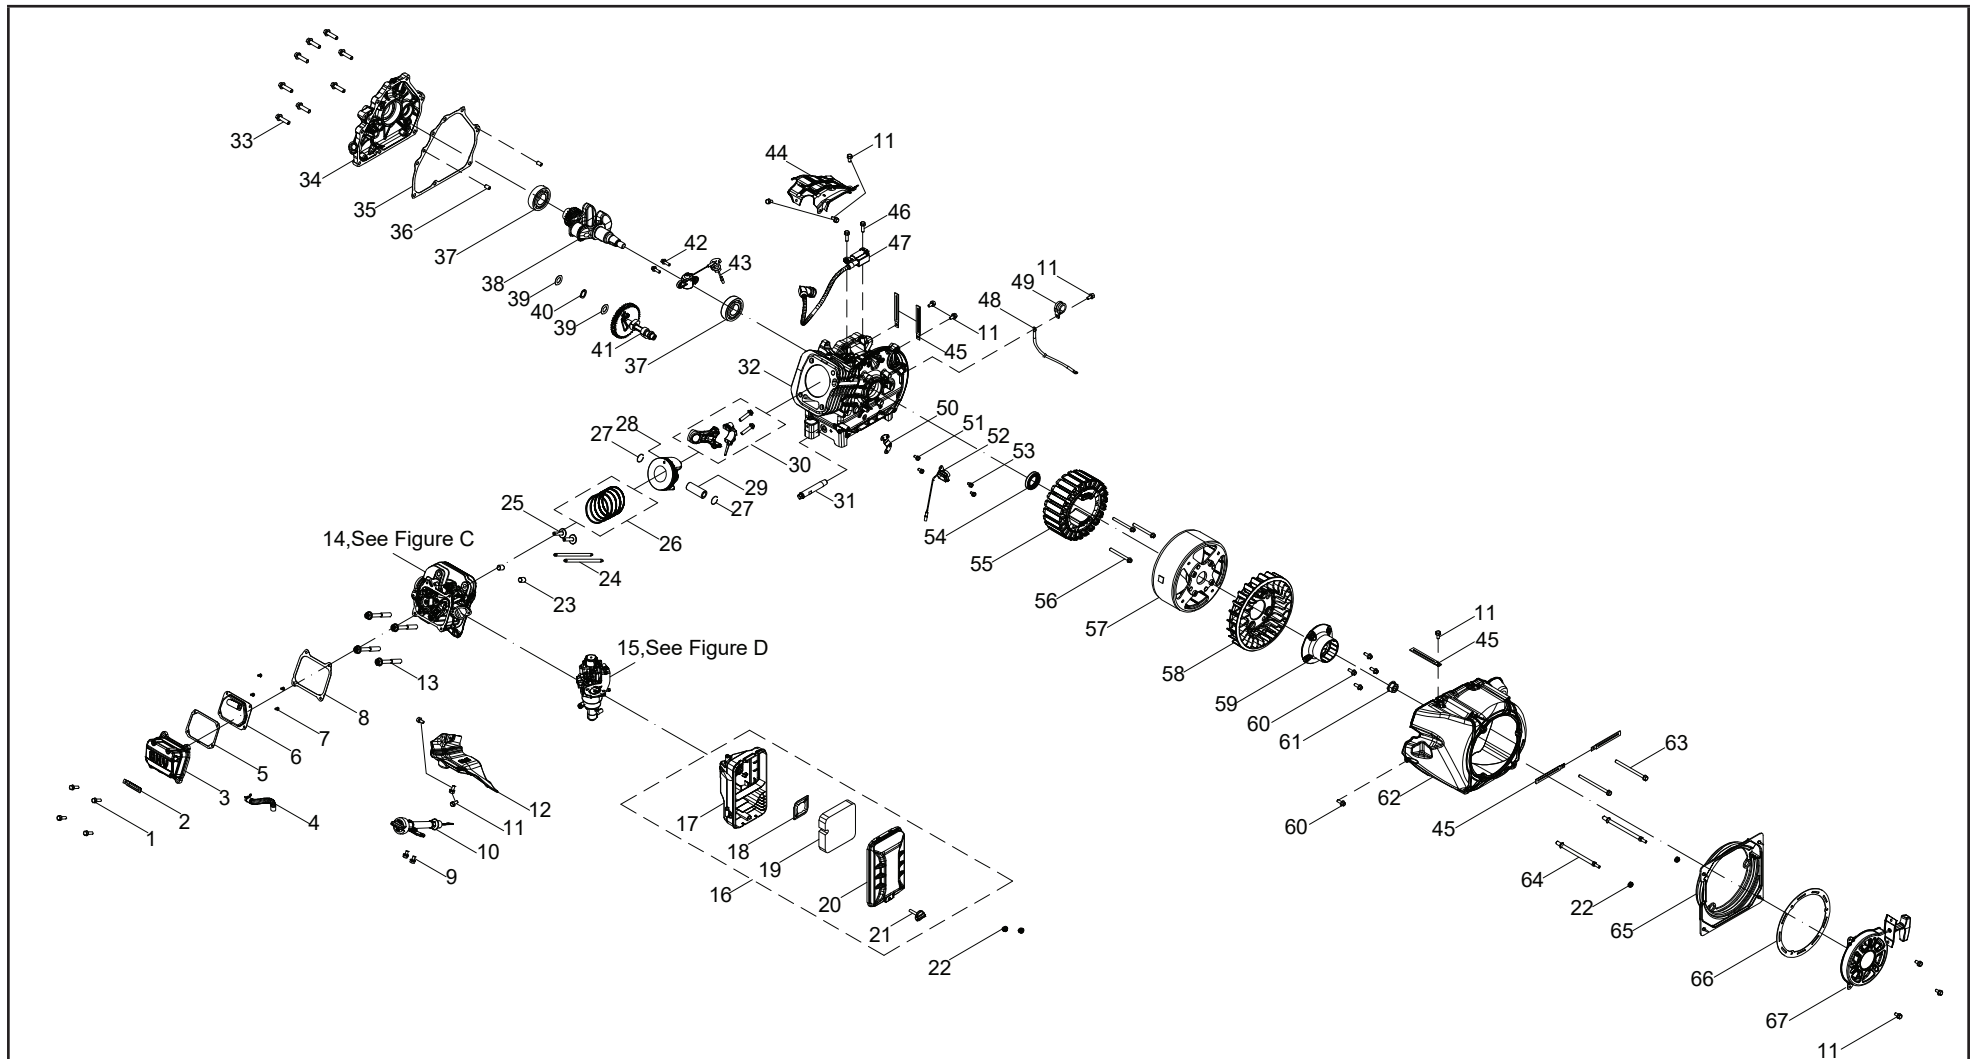

ENGINE PARTS DIAGRAM

Figure B

ENGINE PARTS LIST

#	Part Number	Description	Qty.
1	100011267-0003	Flange Bolt M6 x 22, GB5789	4
2	100000656	Wire Clip C	1
3	100750588	Valve Cover	1
4	100772467	Breather Tube	1
5	100750484	Gasket, Valve Cover	1
6	100750589	Inner Cover, Valve Cover	1
7	100010945-0002	Screw, M4x8	4
8	100753494	Gasket,Valve Cover	1
9	100011260-0005	Flange Bolt M6 x 10, GB5789	2
10	100772469	Oil Dipstick Assembly	1
11	100011261-0004	Flange Bolt M6 x 12, GB5789	13
12	100771195	Air Guide, Lower	1
13	100750497	Flange Bolt M10 x 80	4
14	100817314	Cylinder Head Assembly, See Figure C	1
15	100817315	Carburetor Assembly, See Figure D	1
16	100777026	Air Filter Assembly	1
17	100780515	Air Filter Base	1
18	100005078	Air Filter Baffle	1
19	100004771	Air Filter Element	1
20	100717012	Air Filter Cover	1
21	100004949	Air Filter Bolt	1
22	100011463-0002	Lock Nut M6, Flange	4
23	100010561	Dowel Pin Ø12 x 16	2
24	100750286	Push Rod	2
25	100004262	Lifter, Valve	2
26	100753487	Piston Ring Set	1
27	100003225	Circlip, Wrist Pin	2
28	100750409	Piston	1
29	100143102	Wrist Pin	1
30	100759225	Connecting Rod Assembly	1