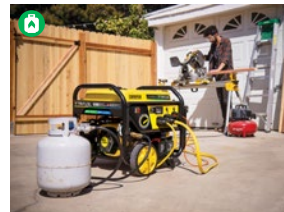

RUNNING WATTS

Propane: 3600
Natural Gas: 3240

RUN TIME
14 hrs.

RUN TIME
10.5 hrs.

NOISE LEVEL
68 dBA

NATURAL GAS READY!

INCLUDES 25 ft. natural gas hose kit.

INTELLI GAUGE

20 AMP
120V, 5-20R

Specifications

START TYPE	Electric, Recoil
VOLTAGE (V)	120
VOLTMETER	Intelligauge
ENGINE SIZE (cc)	224
FUEL TYPE	Gasoline, Propane or Natural Gas
GASOLINE CAPACITY (gal.)	5
OIL TYPE	5W-30
OIL CAPACITY (fl. oz.)	20.3
LOW OIL SHUT-OFF	Yes
EMISSIONS	EPA III

**CARBON MONOXIDE
AUTO-SHUTOFF SYSTEM**

OIL INCLUDED

Champion's 4000-watt natural gas ready generator features CO Shield® carbon monoxide auto shutoff system. Also operating on Tri-Fuel technology, allowing it to run on natural gas, gasoline, or propane. This unit meets ANSI/PGMA G300-2018 requirements and includes a 25-foot natural gas hose kit.