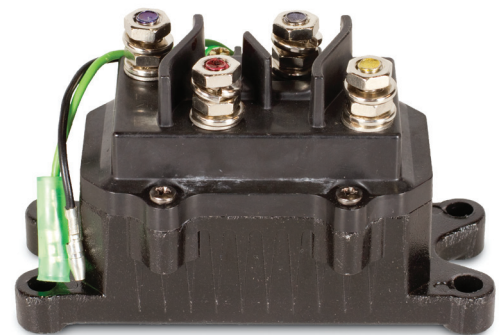

KEY FEATURES

- Works With All Champion Winches 4500lb. Capacity Or Less
- Quick And Easy To Install
- Operate Winch Anywhere From Within 50ft. Radius
- Automatically Powers Off When Not In Use To Conserve The Battery

PARTS INCLUDED

- Compact Wireless Remote
- Winch And Battery Cables
- Integrated Wiring Harness With Built-In Antenna
- Solenoid
- Rocker Switch Remote
- Mounting Hardware

2 YEAR LIMITED WARRANTY

1st Year • Parts & Labor